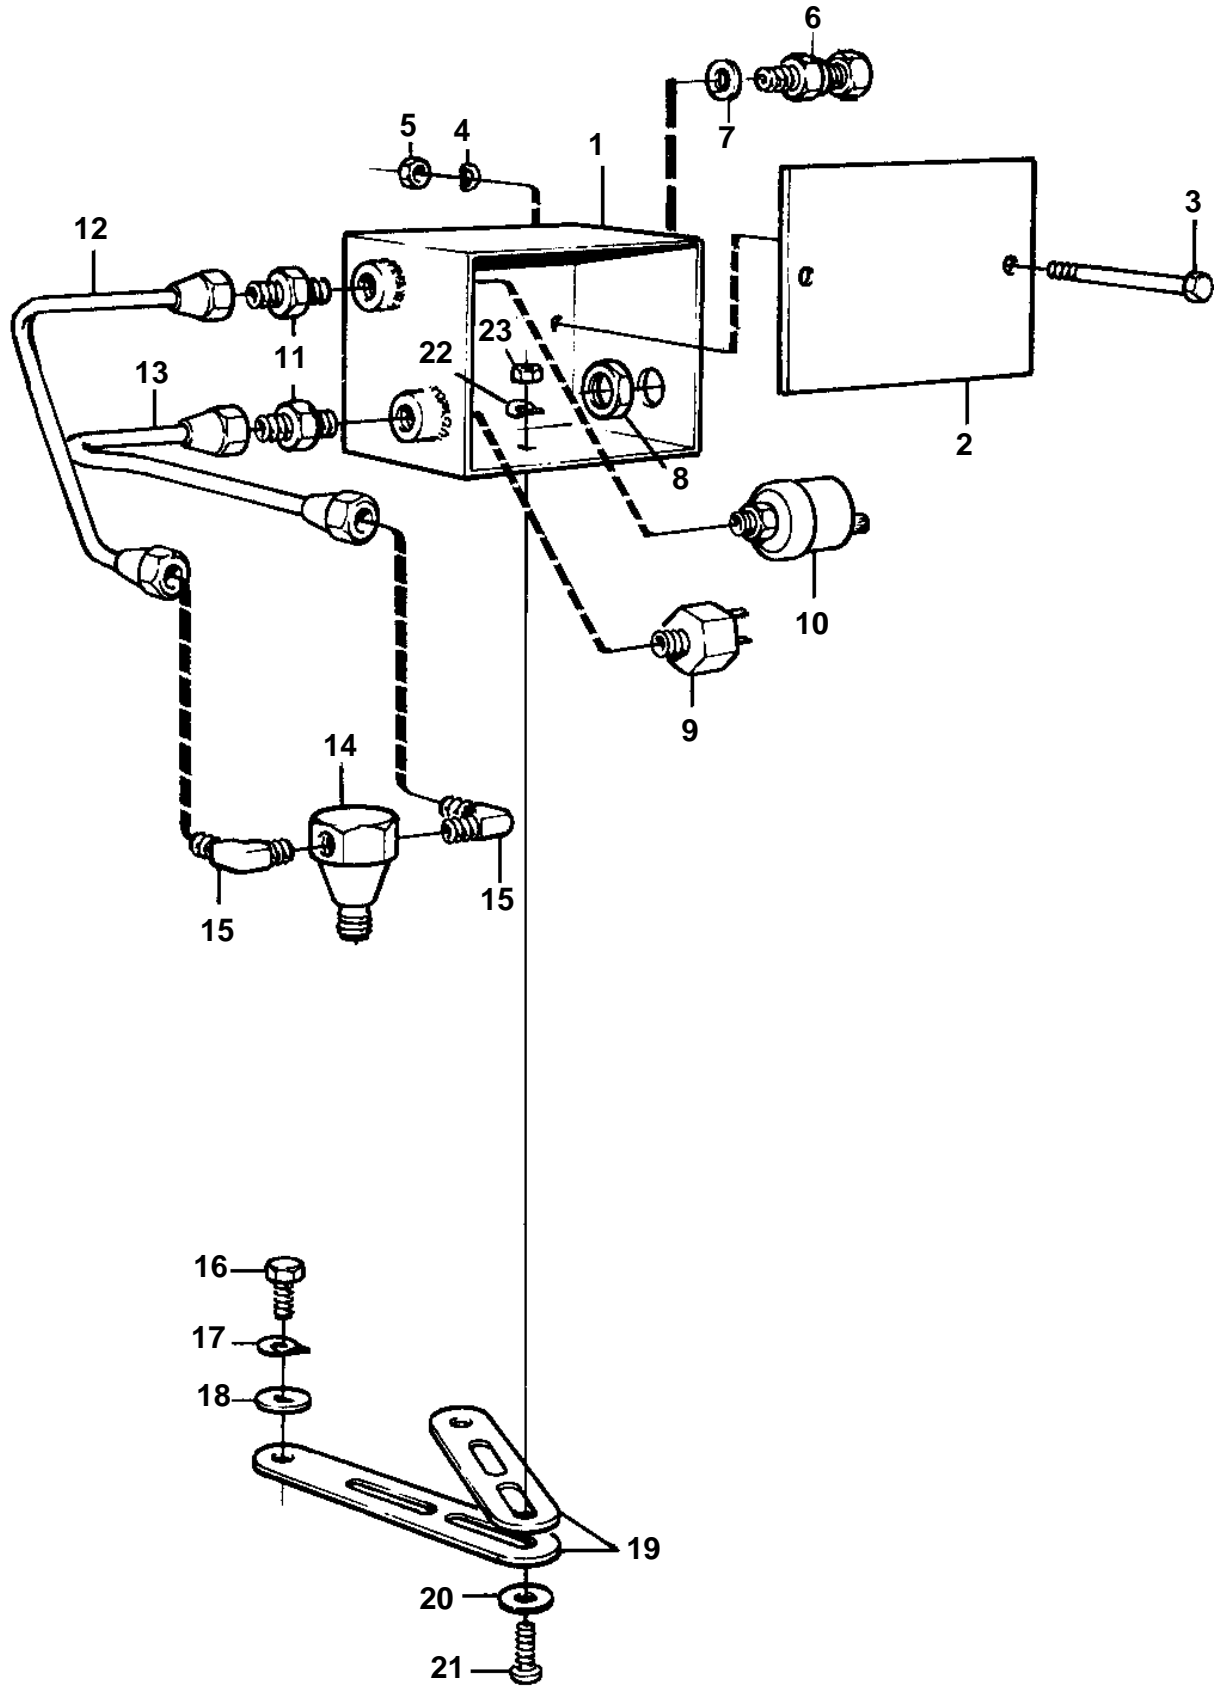

TMD122A, TAMD122A

16080

TMD122A, TAMD122A

REF	PART NO.	QTY	DESCRIPTION	NOTES
1	843224	1	Box	
2	843225	1	Cover	
3	963205	2	Screw	
4	941906	2	Spring washer	
5	945407	2	Flange nut	
6	822327	1	Cable union	
7	957185	1	Gasket	
8	880243	1	Nut	
9	864285	1	Pressure monitor	REPL BY 873526 + 873601
10	866840	1	Pressure sensor	
11	954335	2	Fitting	
12		1	Tube	
13	845645	1	Tube	
14	942490	1	T-nipple	
15	954342	2	Elbow union	
16	955535	2	Screw	
17	942336	2	Spring washer	
18	940097	2	Washer	
19	965541	4	Bracket	
20	960139	4	Washer	
21	955272	2	Screw	
22	941906	2	Spring washer	
23	955781	2	Nut	