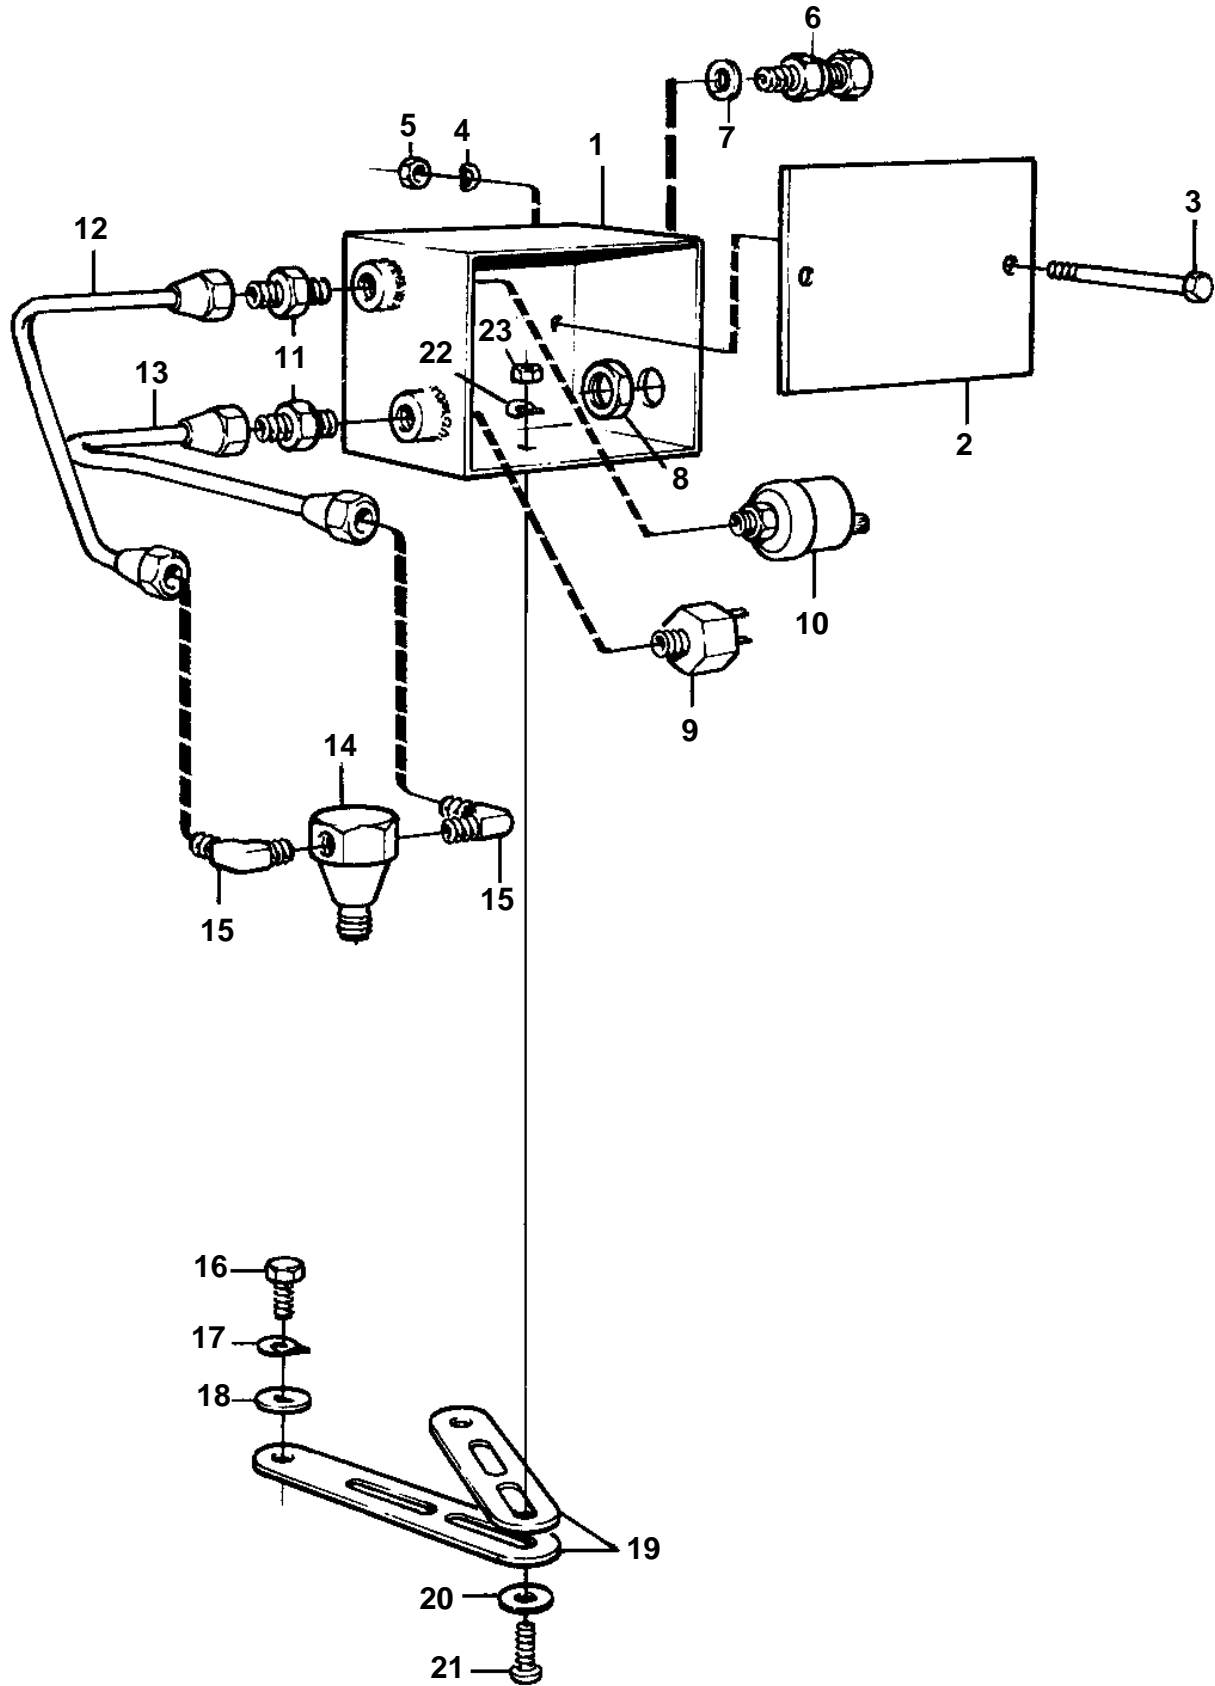

TMD122A, TAMD122A

16080

TMD122A, TAMD122A

REF	PART NO.	QTY	DESCRIPTION	NOTES
1	843224	1	Box	
2	843225	1	Cover	
3	963205	2	Screw	
4	941906	2	Spring washer	
5	945407	2	Flange nut	
6	822327	1	Cable union	
7	957185	1	Gasket	
8	880243	1	Nut	
9	864285	1	Pressure monitor	REPL BY 873526 + 873601
10	866840	1	Pressure sensor	
11	954335	3	Fitting	
12	844283	1	Tube	
13	845645	1	Tube	
14	942490	1	T-nipple	
15	954342	1	Elbow union	
16	955535	2	Screw	
17	942336	2	Spring washer	
18	940097	2	Washer	
19	965541	4	Bracket	
20	960139	4	Washer	
21	955272	2	Screw	
22	941906	2	Spring washer	
23	955781	2	Nut	