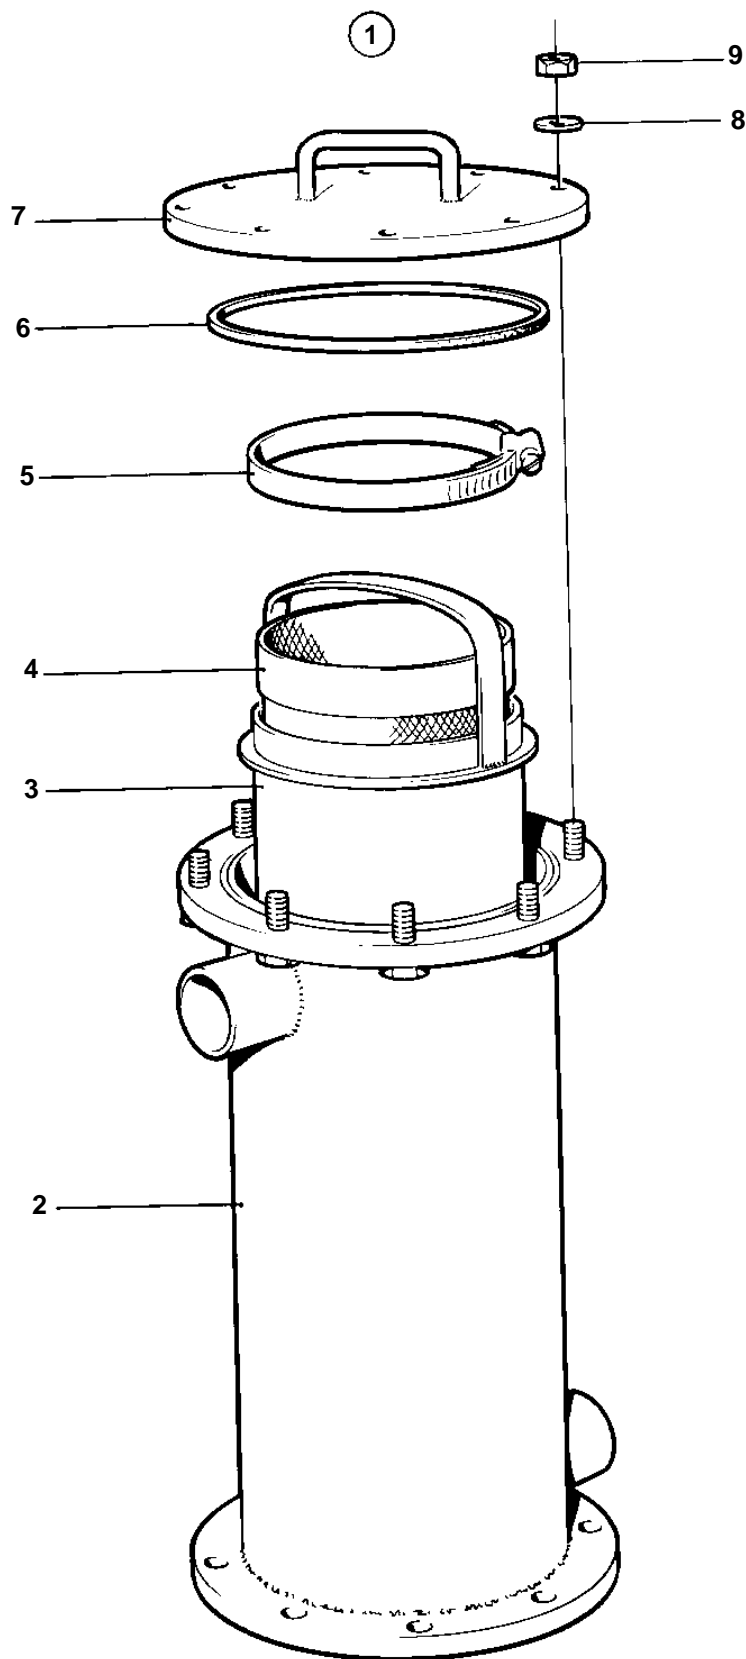

TMD122A, TAMD122A, TAMD122P-A, TAMD122P-B, TAMD122P-C

5552

TMD122A, TAMD122A, TAMD122P-A, TAMD122P-B, TAMD122P-C

REF	PART NO.	QTY	DESCRIPTION
1	843957	1	Sea water filter
2		1	· Filter housing
3		1	· Filter basket
4	843971	1	· Filter bag
5	949000	1	· Clamp
6	925287	1	· O-ring
7		1	· Cover
8	955900	8	· Washer
9	955785	8	· Nut