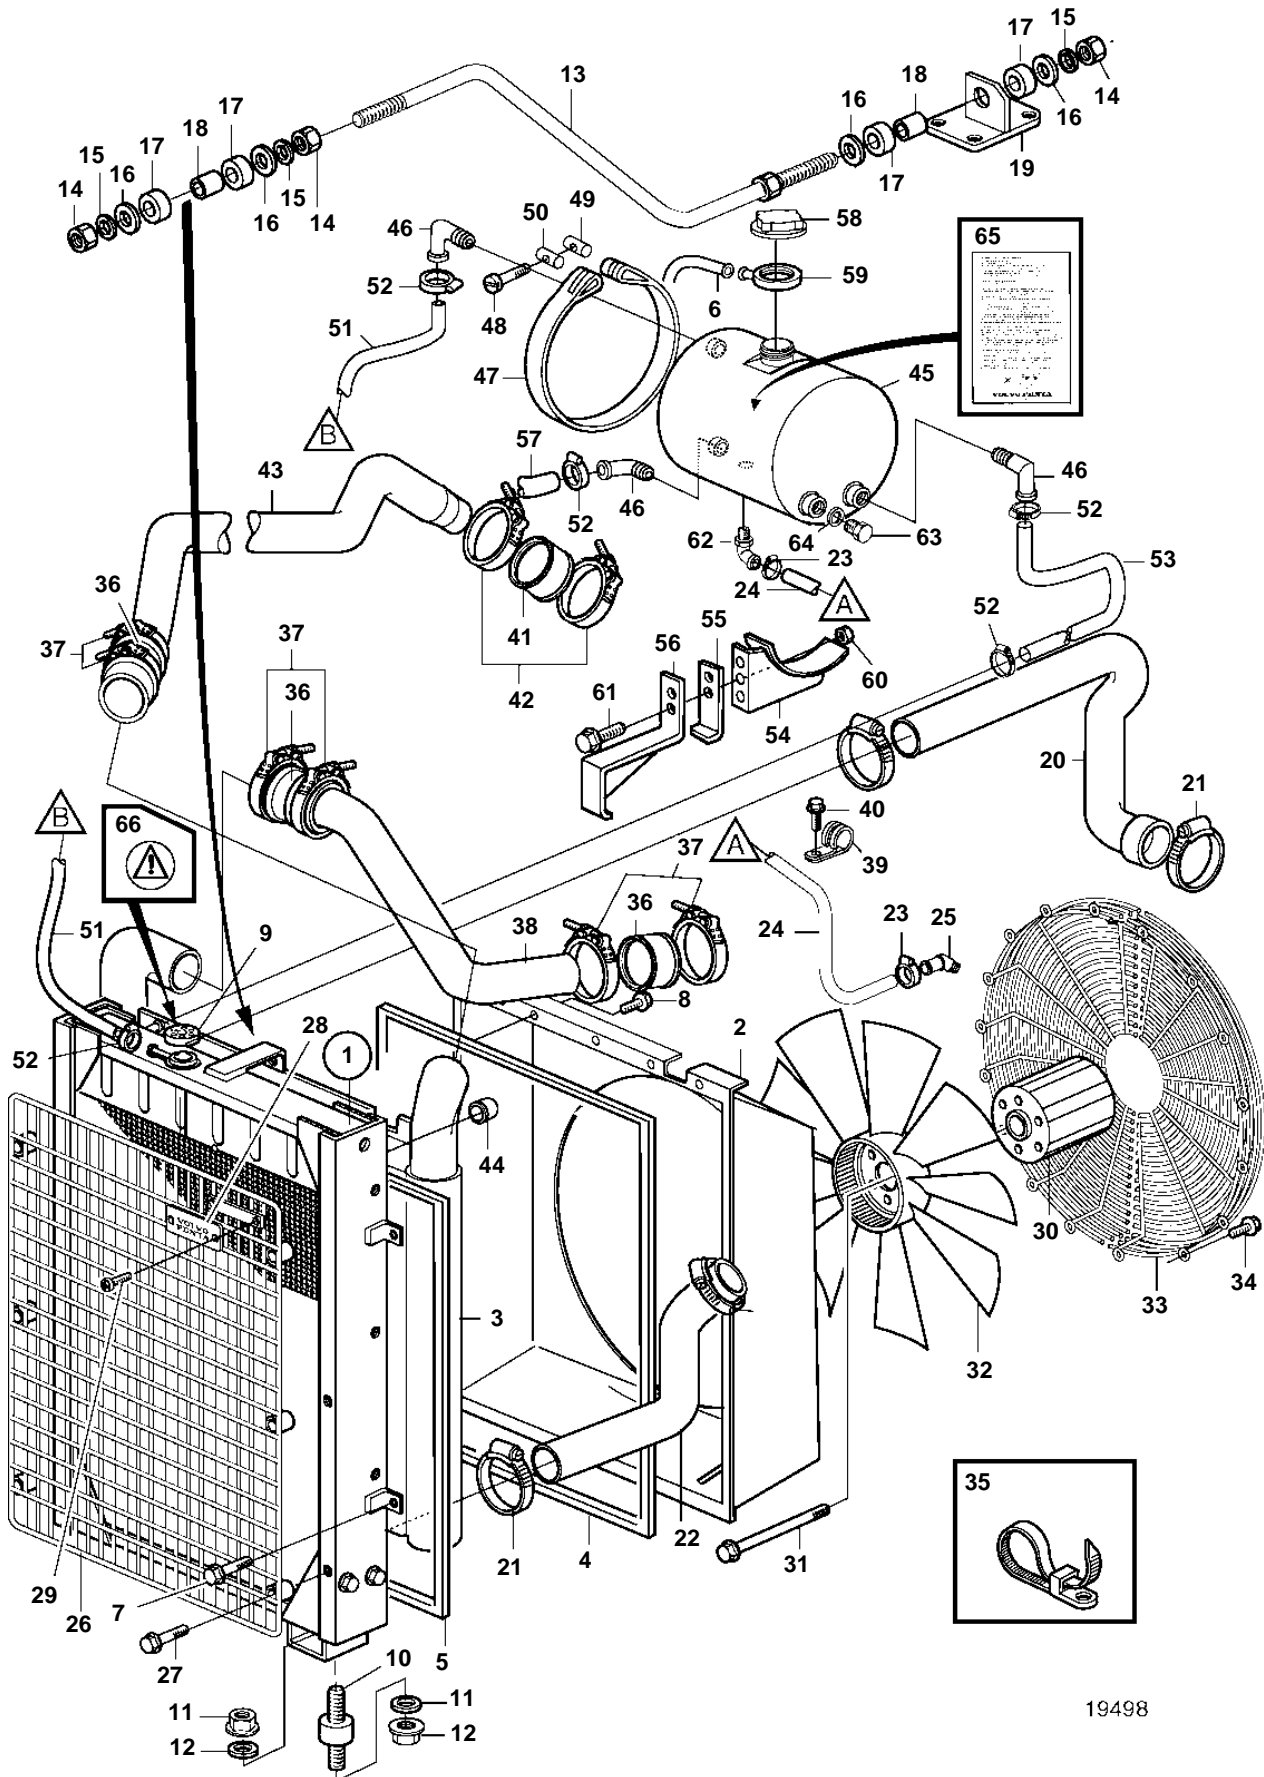

TMD122A, TAMD122A

19498

TMD122A, TAMD122A

REF	PART NO.	QTY	DESCRIPTION	NOTES
1	3829280	1	Radiator	
2	3827773	1	· Fan shroud	
3	866090	1	· Intercooler	
4	3827817	X	· Sealing strip	L=1900mm
5	3827816	X	· Sealing strip	L=2300mm
	3827816	X	· Sealing strip	L=3200mm
6	192618	X	· Hose	L=1530mm
7	946173	4	· Flange screw	
8	967949	6	· Screw	
9	866095	1	· Pressure cap	Not when extra expansion tank is mounted.
	344753	1	Radiator cap	Only when extra expansion tank is mounted.. Not included in complete radiator.
10	849170	2	Rubber cushion	
11	940280	4	Spring washer	
12	955850	4	Nut	
13	3831231	1	Radiator stay	
14	955793	3	Nut	
15	941912	3	Spring washer	
16	948556	4	Washer	
17	866857	4	Rubber bushing	
18	252202	2	Bushing	
19	475888	1	Anchorage	
20	865194	1	Hose	
21	943480	4	Clamp	
22	865195	1	Hose	
23	943475	2	Hose clamp	
24	944386	X	Hose	L=900mm
25	942649	1	Nipple	
26	865208	1	Radiator protector	
27	947760	6	Flange screw	
28	846118	1	Emblem	
29	941651	2	Screw	
30	3829422	1	Fan hub	
31	965222	6	Screw	
32	848924	1	Fan, pusher type	D=890mm. Metal.
	3828964	1	Fan, pusher type	D=890mm. Plastic.
33	3825490	2	Fan protector	
34	945444	12	Flange screw	
35	948211	10	Strip clamp	
36	865127	3	Hose	
37	865575	6	Hose clamp	
38	3826998	1	Tube	
39	952637	1	Clamp	
40	945970	1	Screw	
41	866689	1	Hose	
42	1544731	2	Hose clamp	
43	865137	1	Pipe	
44	845422	1	Cap	
45	3827367	1	Expansion tank	
46	479953	3	Elbow nipple	
47	339958	2	Tensioning band	
48	31406	2	Screw	
49	31405	2	Pin	
50	31404	2	Pin	
51	943367	X	Hose	
52	943470	5	Hose clamp	
53	943366	X	Hose	
54	3826803	1	Bracket	
55	3832725	1	Bracket	
56	3832724	1	Bracket	
57	943367	X	Hose	
58	1674083	1	Pressure cap	
59	3828863	1	Rubber collar	
60	971098	4	Flange lock nut	

TMD122A, TAMD122A

REF	PART NO.	QTY	DESCRIPTION	NOTES
61	946329	4	Flange screw	
62	942649	1	Nipple	
63	960632	1	Plug	
64	11998	1	Gasket	
65	3825346	1	Decal	
66	3827294	1	Decal	