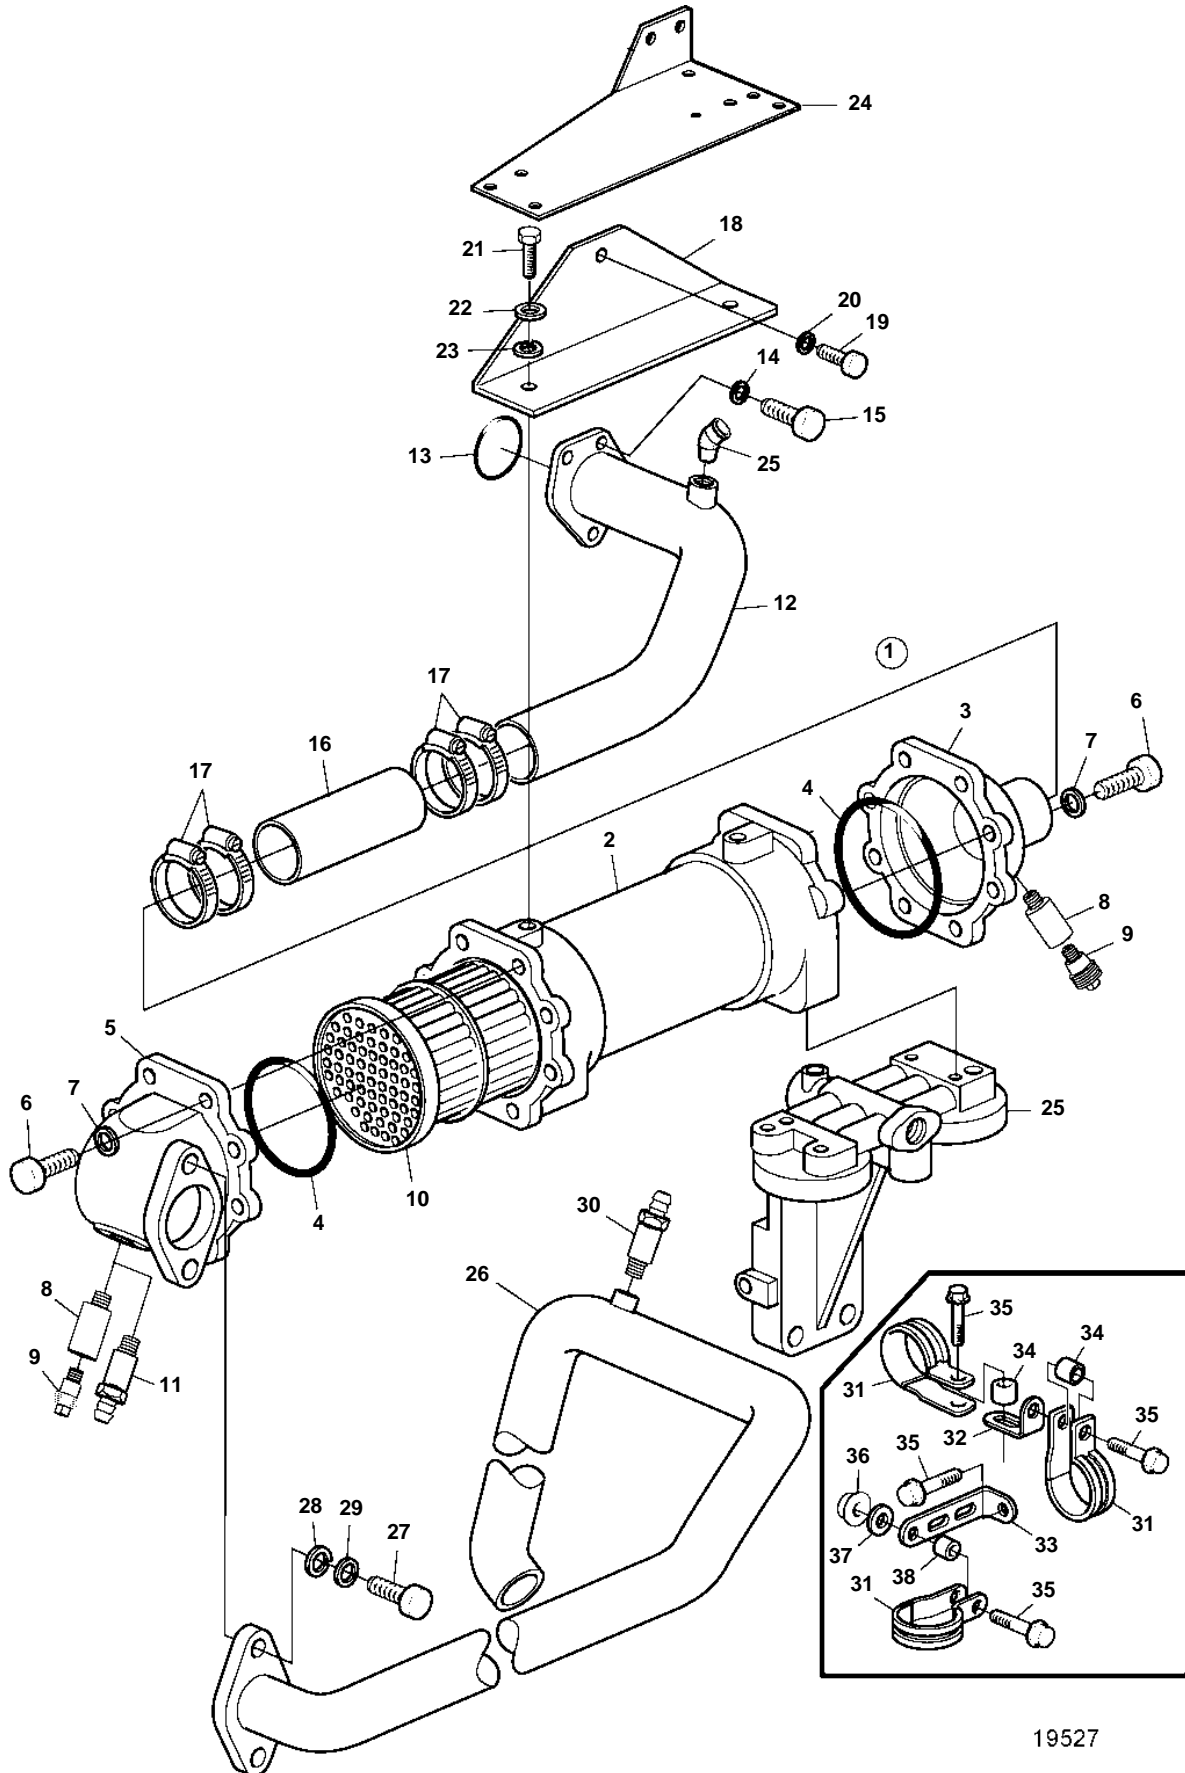

TMD122A, TAMD122A

19527

TMD122A, TAMD122A

REF	PART NO.	QTY	DESCRIPTION	SEE SEC.
1		1	Oil cooler	
2	849410	1	· Housing	
3	836888	1	· End cover	
4	925027	2	· O-ring	
5	843567	1	· End cover	
6	940094	16	· Screw	
7	941906	16	· Spring washer	
8	838929	2	· Zinc anod	
9	838928	2	· Plug	
10	3825932	1	· Insert	
11	947894	1	Drain cock	
12	847560	1	Tube	
13	925092	1	O-ring	
14	941907	3	Spring washer	
15	940135	3	Screw	
16	952980	1	Rubber hose	
17	943480	4	Clamp	
18	3826058	1	Support	
19	955533	1	Screw	
20	942336	1	Spring washer	
21	940100	2	Screw	
22	941906	2	Spring washer	
23	955893	2	Washer	
24		1	Oil filter housing	
			Oil filter housing	2044
25	942649	1	Nipple	
26	3835788	1	Coolant pipe	
27	955525	2	Screw	
28	191172	2	Washer	
29	941907	2	Spring washer	
30	947894	1	Drain cock	
31	945734	3	Clamp	
32	965555	1	Bracket	
33	965559	1	Bracket	
34	846339	2	Spacer sleeve	
35	965212	3	Screw	
36	945407	3	Flange nut	
37	976943	2	Washer	
38	843075	1	Sleeve	