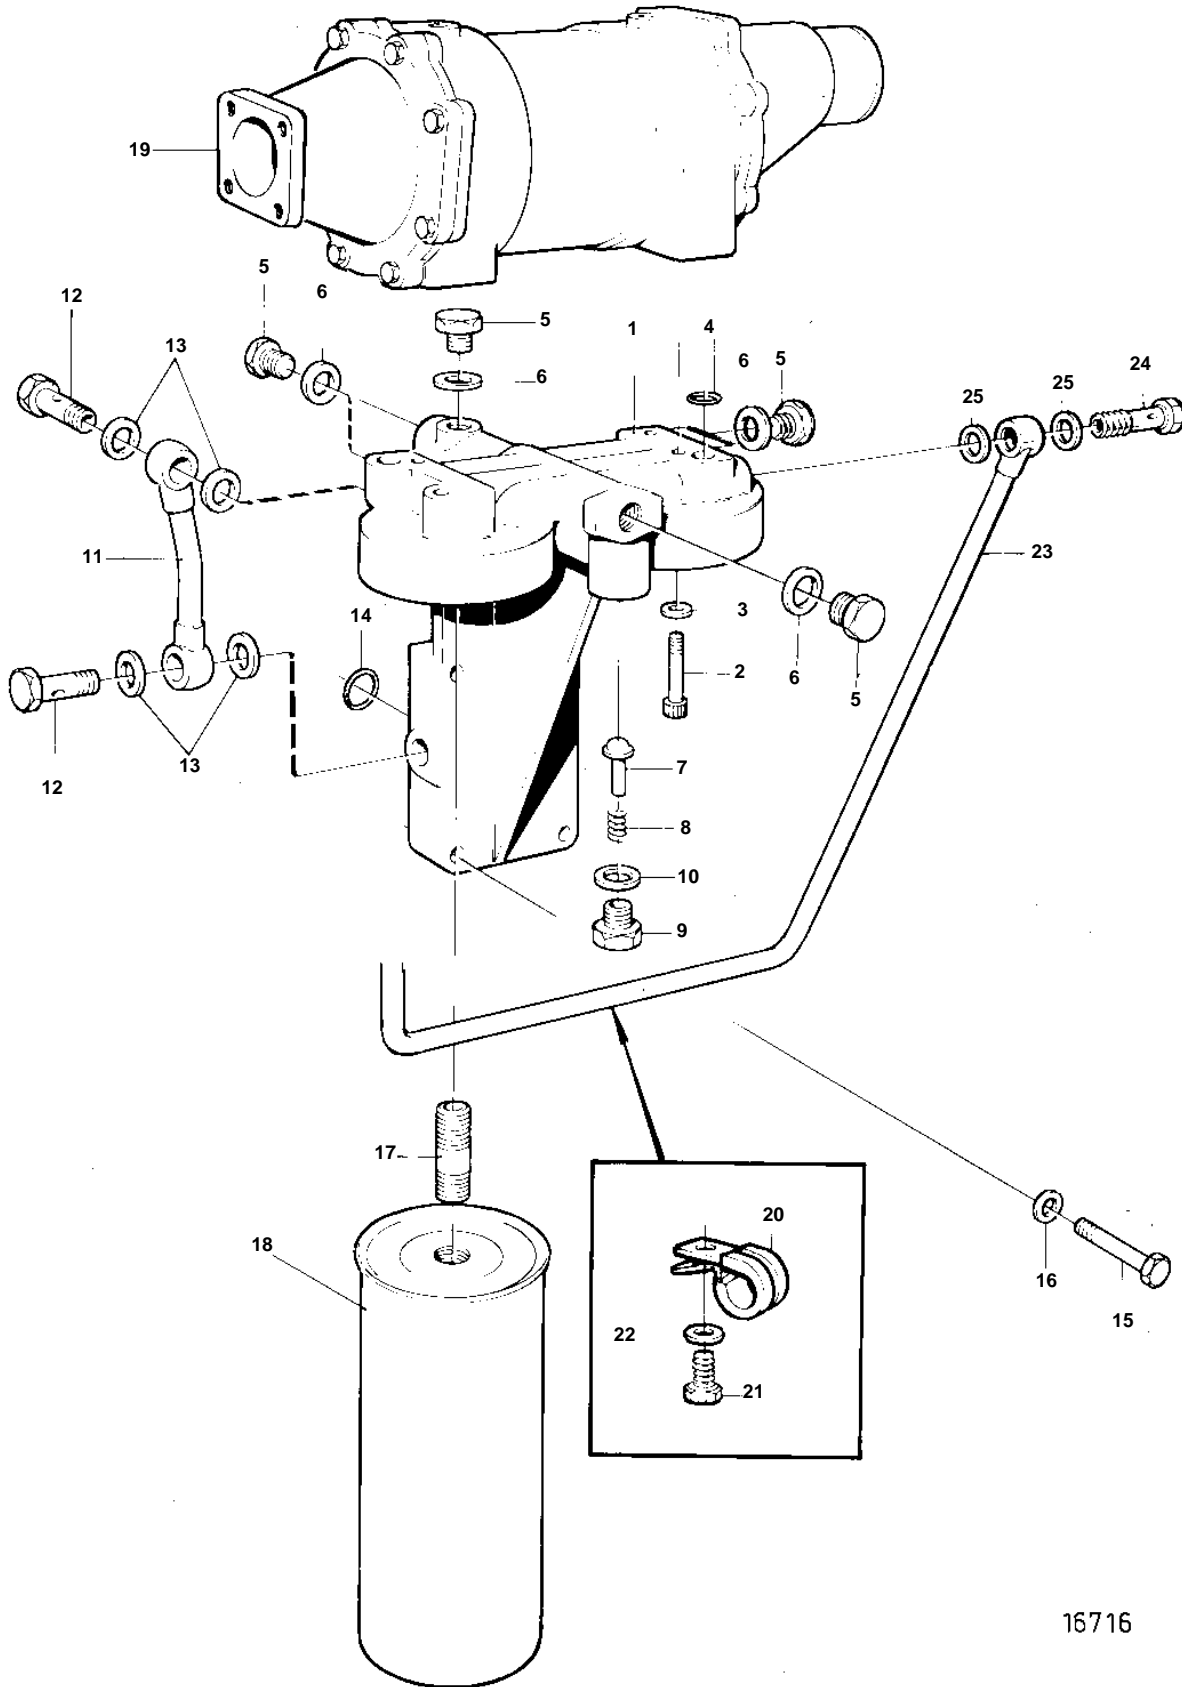

TAMD122P-B, TAMD122P-C

16716

TAMD122P-B, TAMD122P-C

REF	PART NO.	QTY	DESCRIPTION	SEE SEC.
1	843528	1	Bracket	
2	956572	4	Screw	
3	11992	4	Gasket	
4	949656	2	O-ring	
5	914391	6	Plug	
6	976930	6	Gasket	
7	471085	1	Valve	
8	466653	1	Spring	
9	466624	1	Plug	
10	18677	1	Gasket	
11	842831	1	Tube	
12	191157	2	Hollow screw	
13	947627	4	Gasket	
14	949657	2	O-ring	
15	955537	4	Screw	
16	942336	4	Spring washer	
17	466623	2	Nipple	
18	847741	2	Oil filter	
19		1	Oil coolerengine	2217
20	952627	1	Clamp	
21	940094	1	Screw	
22	941906	1	Spring washer	
23	842830	1	Delivery pipe, piston cooling	
24	190714	1	Hollow screw	
25	947624	2	Gasket	