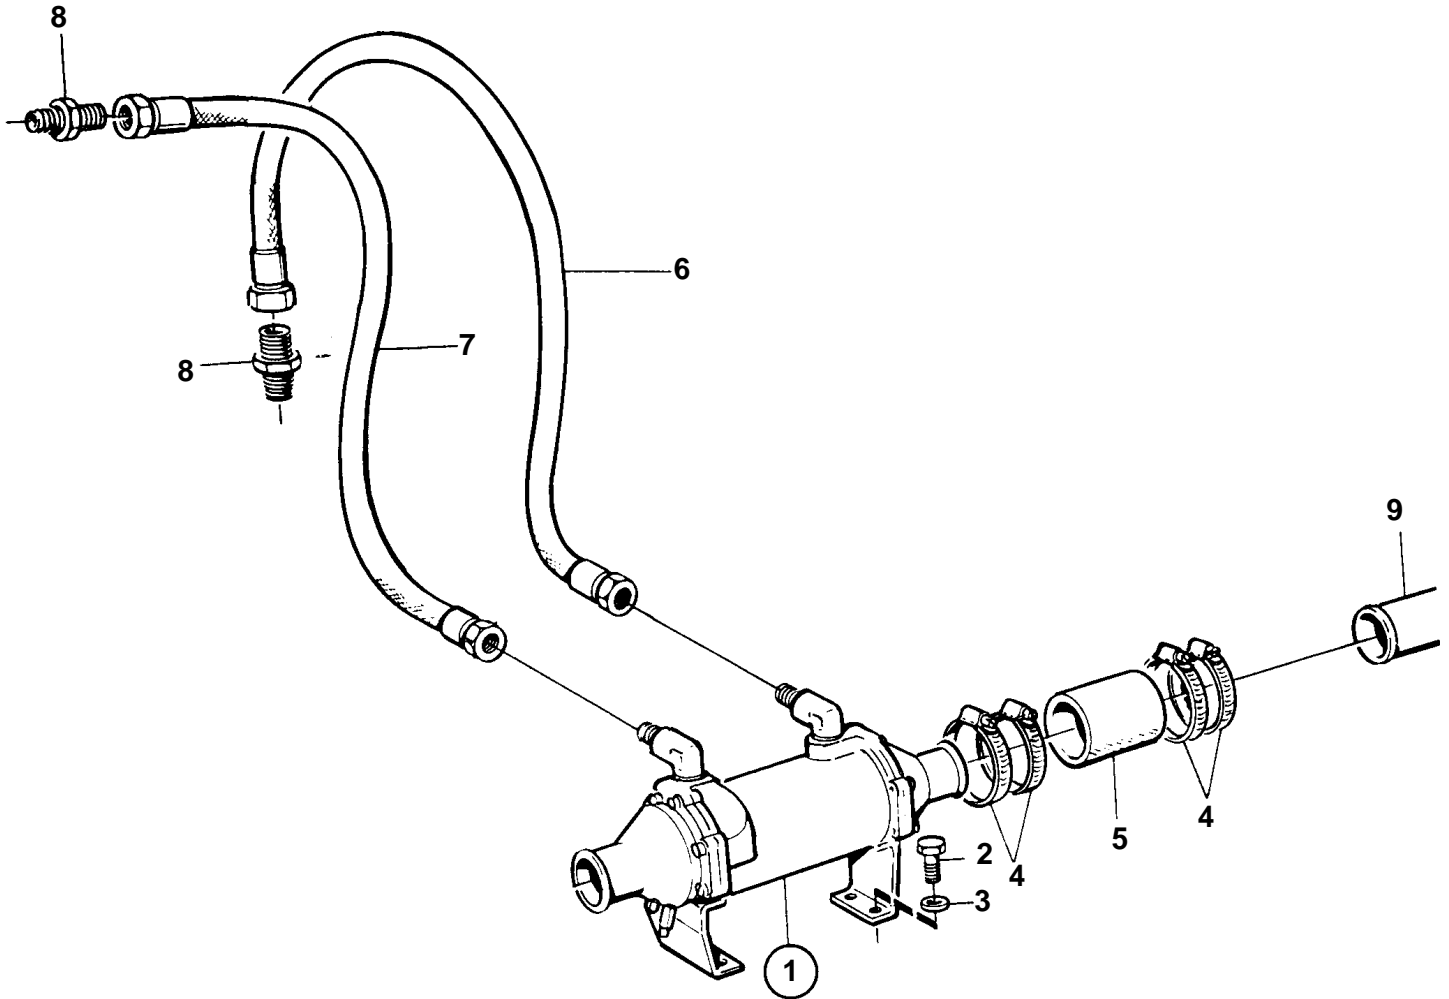

TMD122A, TAMD122A

16105

TMD122A, TAMD122A

REF	PART NO.	QTY	DESCRIPTION	SEE SEC.	NOTES
1	3825934	1	Oil cooler		CLASSIFIED
				1318	
2	940098	4	Screw		
3	942336	4	Spring washer		
4	961673	4	Clamp		
5	952980	1	Rubber hose		L=110mm
6	824487	1	Oil hose		
7	836476	1	Hose		
8	949707	2	Nipple		
9		1	Tubeheat exchanger		