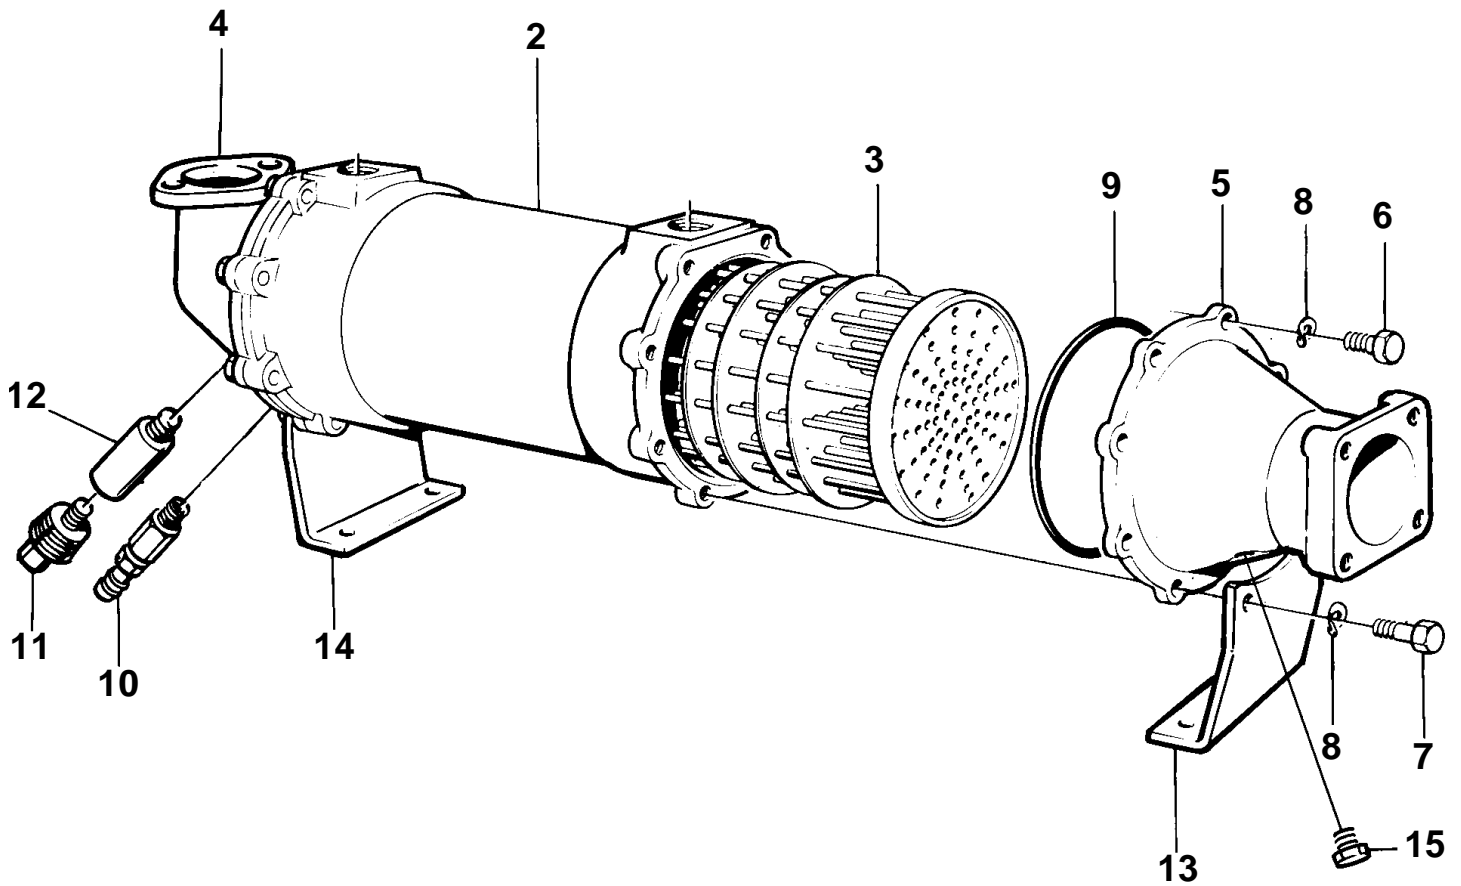

①

16792

REF	PART NO.	QTY	DESCRIPTION	NOTES
1		1	Oil cooler	
2	849618	1	· Housing	
3	3825932	1	· Insert	(864213)
4	843567	1	· End cover	
5	849402	1	· End cover	Replaced by end cover 3826210 and plug 861551.
	3826210	1	· End cover	
6	955514	12	· Screw	
7	940117	4	· Screw	
8	941906	16	· Spring washer	
9	925027	2	· O-ring	
10	949918	1	· Drain cock	
11	838928	2	· Plug	
12	838929	2	· Zinc anod	
13		1	· Bracket	
14		1	· Bracket	
15	861551	1	· Plug	