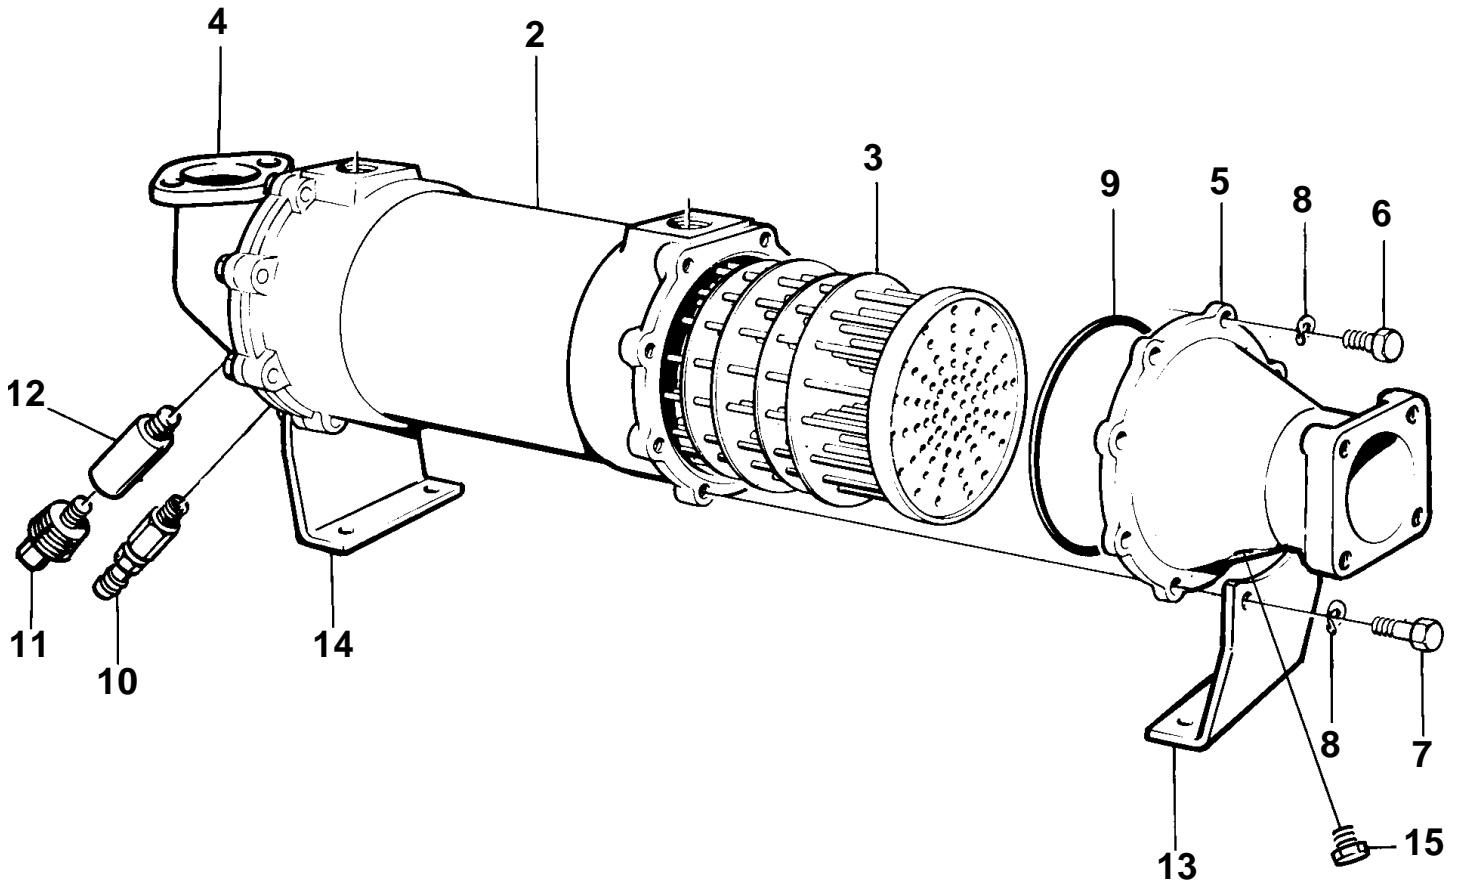

①

16792

REF	PART NO.	QTY	DESCRIPTION	NOTES
1		1	Oil cooler	
2	849618	1	· Housing	
3	3825932	1	· Insert	(864213)
4	843567	1	· End cover	
5	849402	1	· End cover	Replaced by end cover 3826210 and plug 861551.
	3826210	1	· End cover	
6	955514	12	· Screw	
7	940117	4	· Screw	
8	941906	16	· Spring washer	
9	925027	2	· O-ring	
10	949918	1	· Drain cock	
11	838928	2	· Plug	
12	838929	2	· Zinc anod	
13		1	· Bracket	
14		1	· Bracket	
15	861551	1	· Plug	