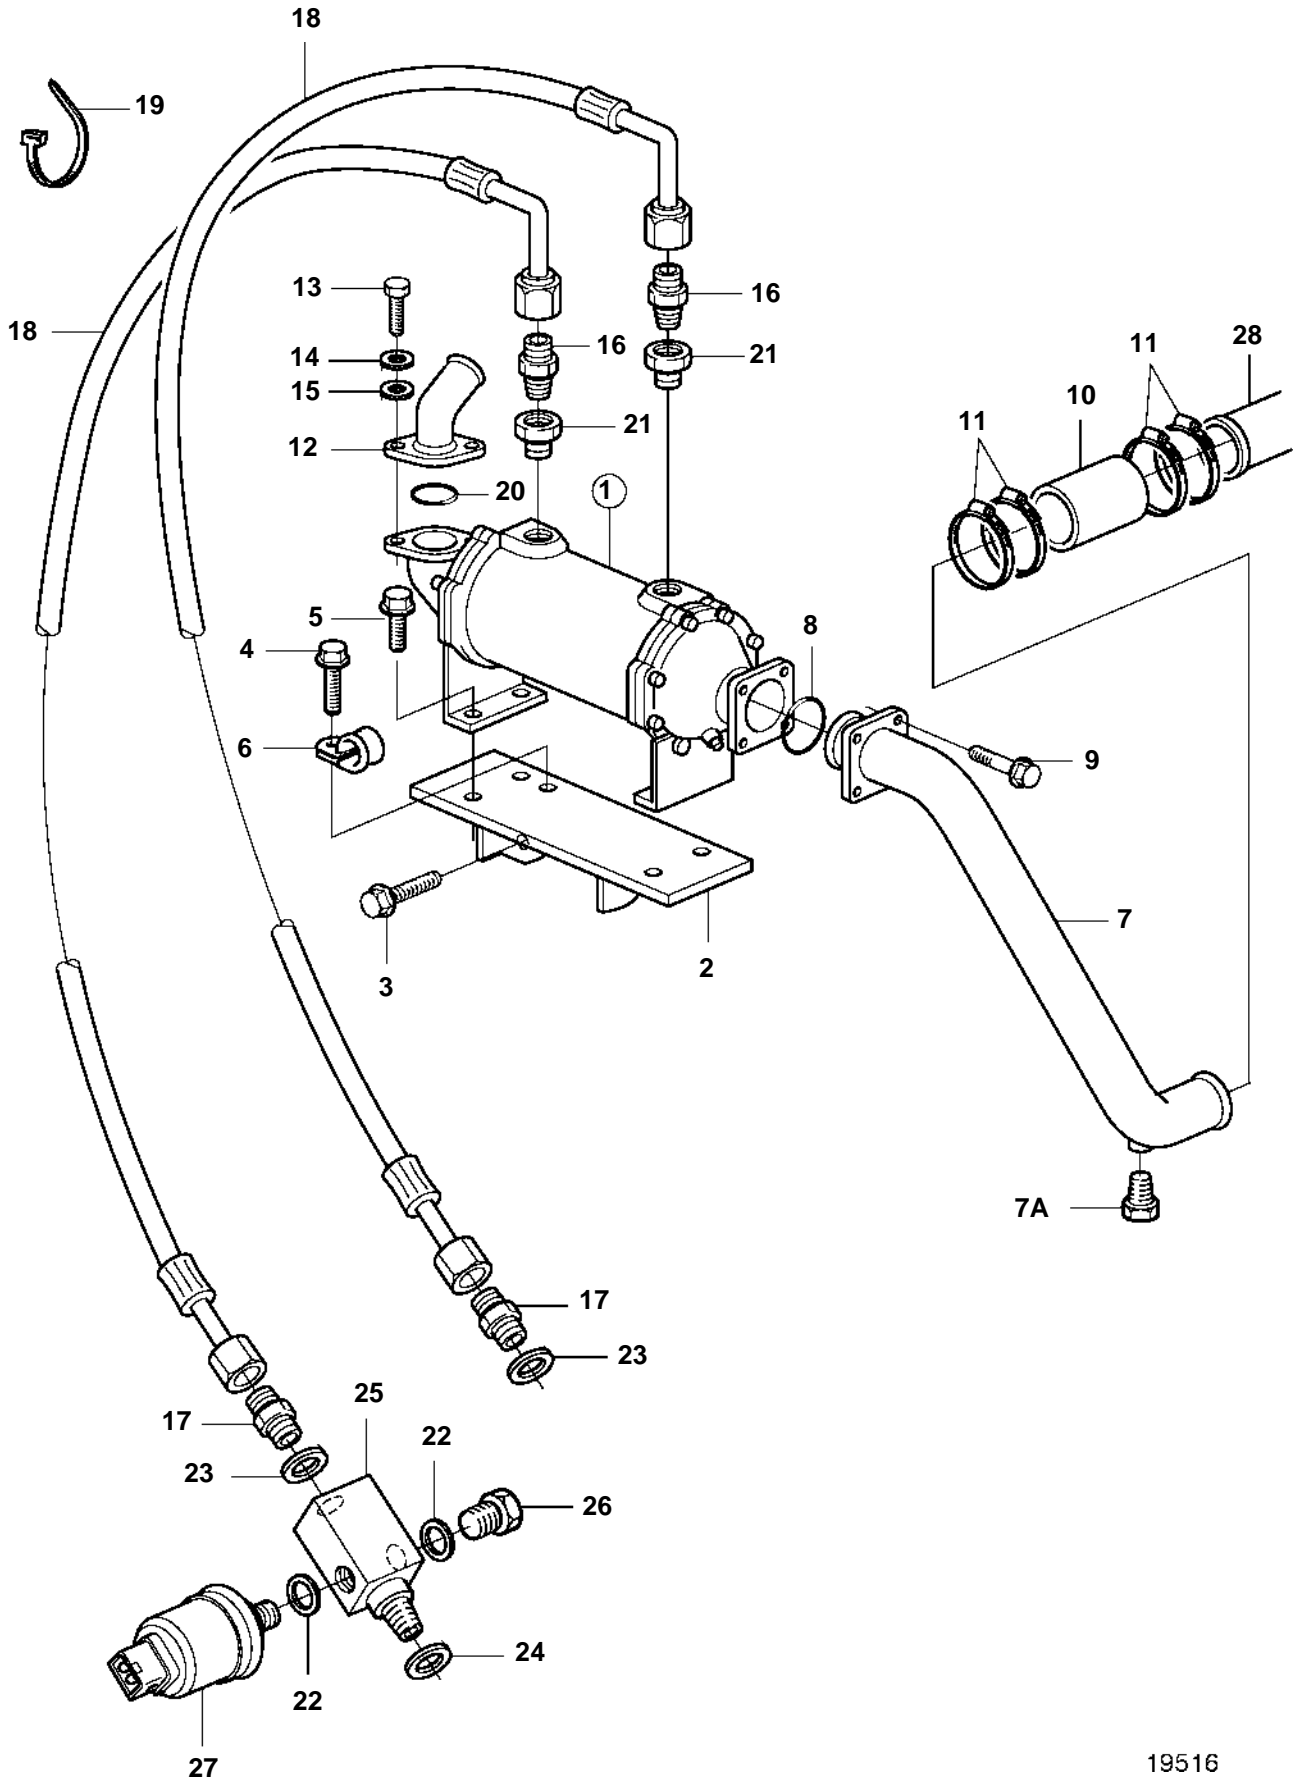

TAMD122A, TAMD122P-A, TAMD122P-B, TAMD122P-C

19516

TAMD122A, TAMD122P-A, TAMD122P-B, TAMD122P-C

REF	PART NO.	QTY	DESCRIPTION	SEE SEC.	NOTES
1		1	Oil cooler		
				1369	
2	3826275	1	Bracket		
3	946752	2	Flange screw		
4	946441	1	Screw		
5	946173	4	Flange screw		
6	949747	1	Clamp, cable-sender		
7	863817	1	Tube		
7A	861551	1	Plug		
8	843584	1	Sealing ring		
9	946173	4	Flange screw		
10	952980	X	Rubber hose		L=110mm
11	961672	4	Clamp		
12	863838	1	Tube		
13	940135	2	Screw		
14	941907	2	Spring washer		
15	191172	2	Washer		
16	981303	2	Nipple		
17	941751	1	Nipple		
18	3826966	2	Hose		
19	948211	3	Strip clamp		
20	925092	1	O-ring		
21	949707	2	Nipple		
22	976932	2	Gasket		
23	976931	2	Gasket		
24	976930	1	Gasket		
25	3826965	1	Nipple		
26	960632	1	Plug		
27	866839	1	Pressure sensor		SE GROUP 30
28		1	Tubeheat exchanger		