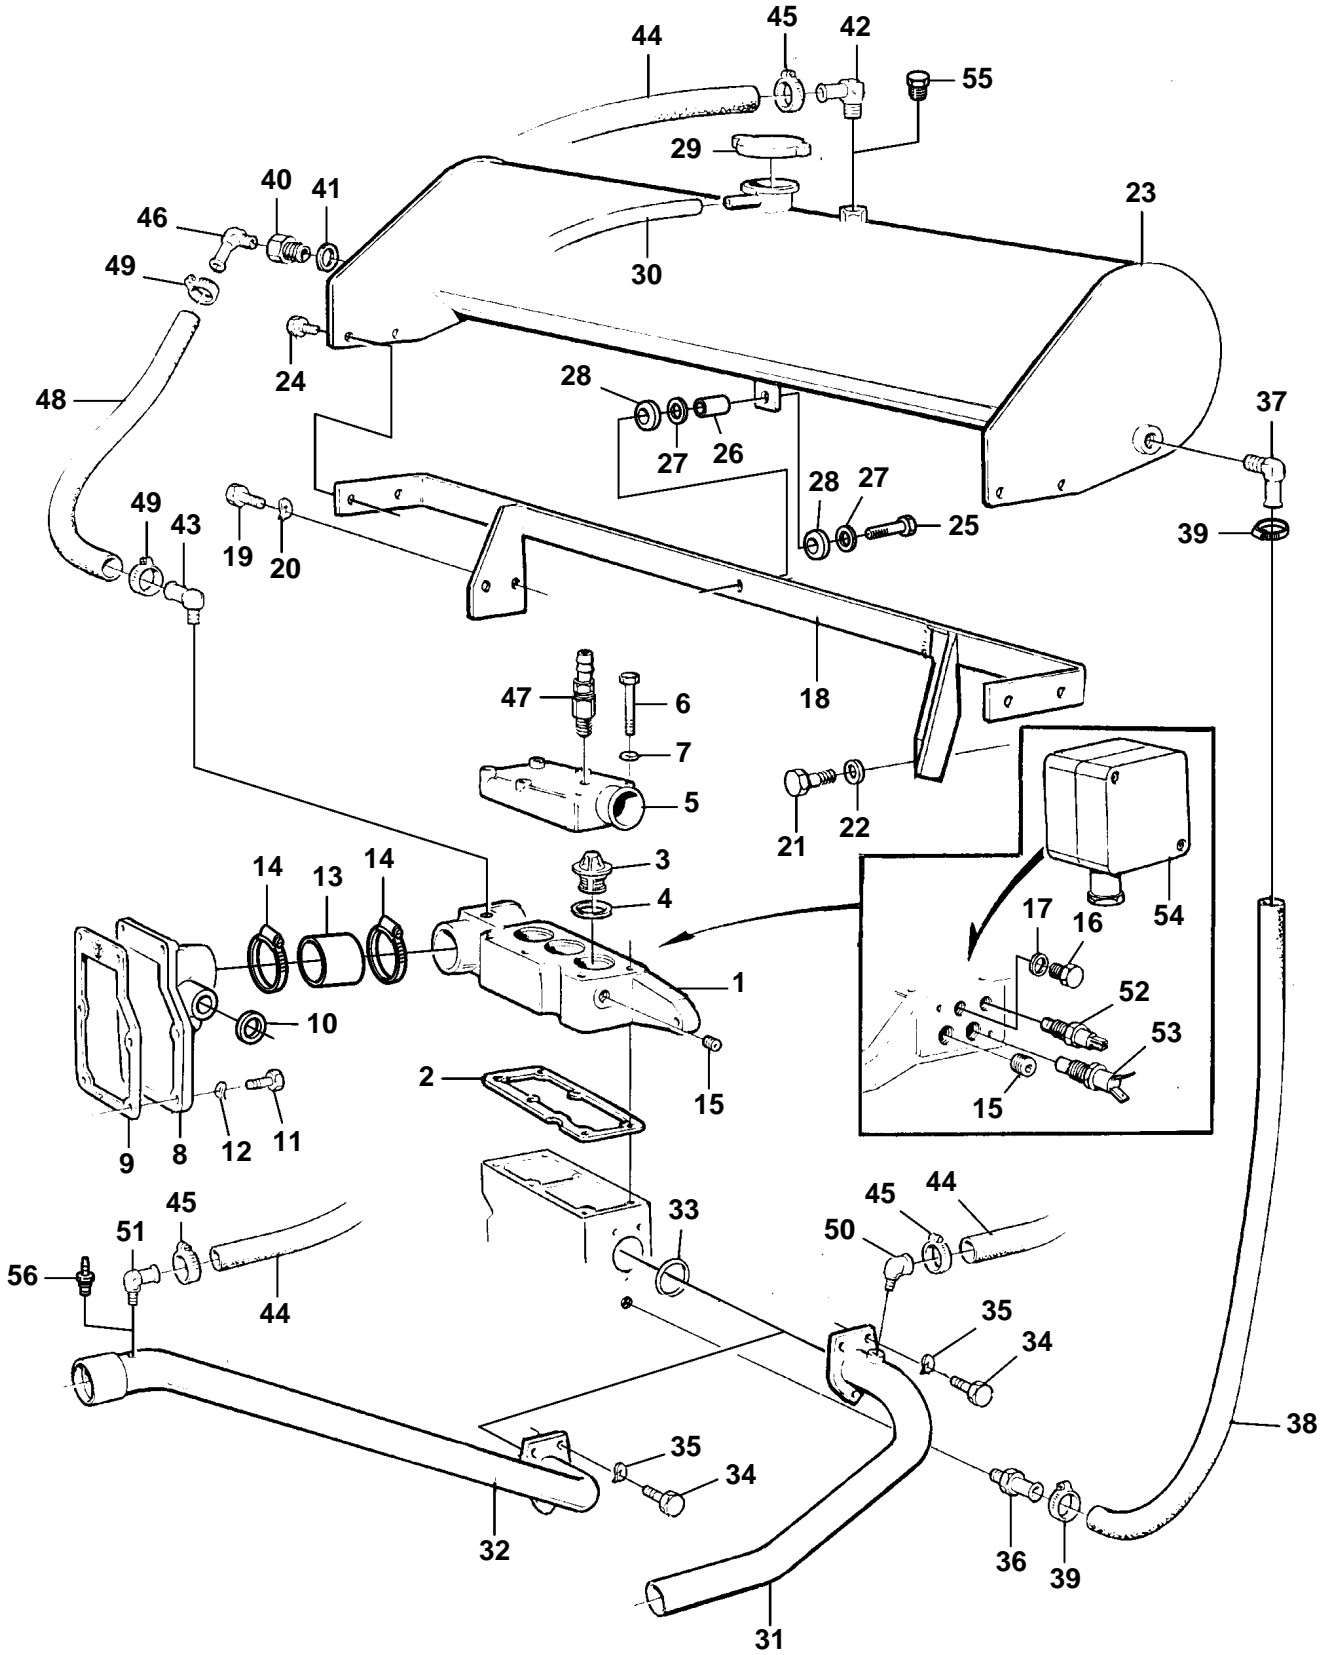

TMD122A, TAMD122A

TMD122A, TAMD122A

REF	PART NO.	QTY	DESCRIPTION	SEE SEC.	NOTES
1	836788	1	Thermostat housing		REPL BY 3826739
	3826739	1	Thermostat housing		
2	423352	1	Gasket		
3	3831426	1	Thermostat kit		70°C (875788)
	3831425	2	Thermostat kit		76°C (875787)
4	416033	3	· Sealing ring		
5	847548	1	Cover		
6	959798	4	Screw		L=152mm
	959799	2	Screw		L=165mm
7	940097	6	Washer		
8	822593	1	End cover		
9	3827398	1	Gasket		
10	822575	1	Sealing ring		
11	940115	3	Screw		L=25mm
	955535	2	Screw		L=32mm
	955539	1	Screw		L=64mm
12	942336	6	Spring washer		
13	470464	1	Hose		
14	943480	2	Clamp		
15	479977	3	Plug		(952077)
16	180761	2	Plug		
17	11996	2	Gasket		
18	847555	1	Bracket		
19	940114	2	Screw		
20	942336	2	Spring washer		
21	955691	1	Screw		
22	941909	1	Spring washer		
23	845436	1	Expansion tank		REPL BY 3827367
	3827367	1	Expansion tank	6173	
24	946440	4	Flange screw		
25	945444	1	Flange screw		
26	403894	1	Spacer sleeve		
27	418531	2	Washer		
28	403877	2	Bushing		
29	866095	1	Pressure cap		
30	192618	X	Hose		L=1000mm
31	847560	1	Tube		TMD122A. Circulation pump - oil cooler.
32	847547	1	Tube		TAMD122A. Circulation pump - after cooler.
33	925092	1	O-ring		
34	940135	3	Screw		
35	941907	3	Spring washer		
36	479974	1	Nipple		(942691)
37	467716	1	Elbow nipple		(961610)
38	943369	X	Hose		L=350mm TMD122A
	943369	X	Hose		L=590mm TAMD122A
39	943473	2	Hose clamp		
40	847579	1	Nipple		
41	947282	1	Gasket		
42	479953	1	Elbow nipple		(180283)
43	942758	1	Nipple		
44	943367	X	Hose		L=370mm
45	943470	2	Hose clamp		
46	479953	2	Elbow nipple		(180283)
47	966871	1	Tap		
48	943367	X	Hose		L=300mm TMD122A
	943369	X	Hose		L=570mm TAMD122A
49	943470	2	Hose clamp		
50	942722	1	Nipple		TMD122A
51	944650	1	Elbow nipple		TAMD122A
52		1	Temperature sensor		SE GROUP 30
53		1	Temperature contact		SE GROUP 30
54		1	Protecting casingclassifiable		SE GROUP 30
55	981749	1	Plug		LATE TYPE

TMD122A, TAMD122A

REF	PART NO.	QTY	DESCRIPTION	SEE SEC.	NOTES
56	947894	1	Drain cock		LATE TYPE