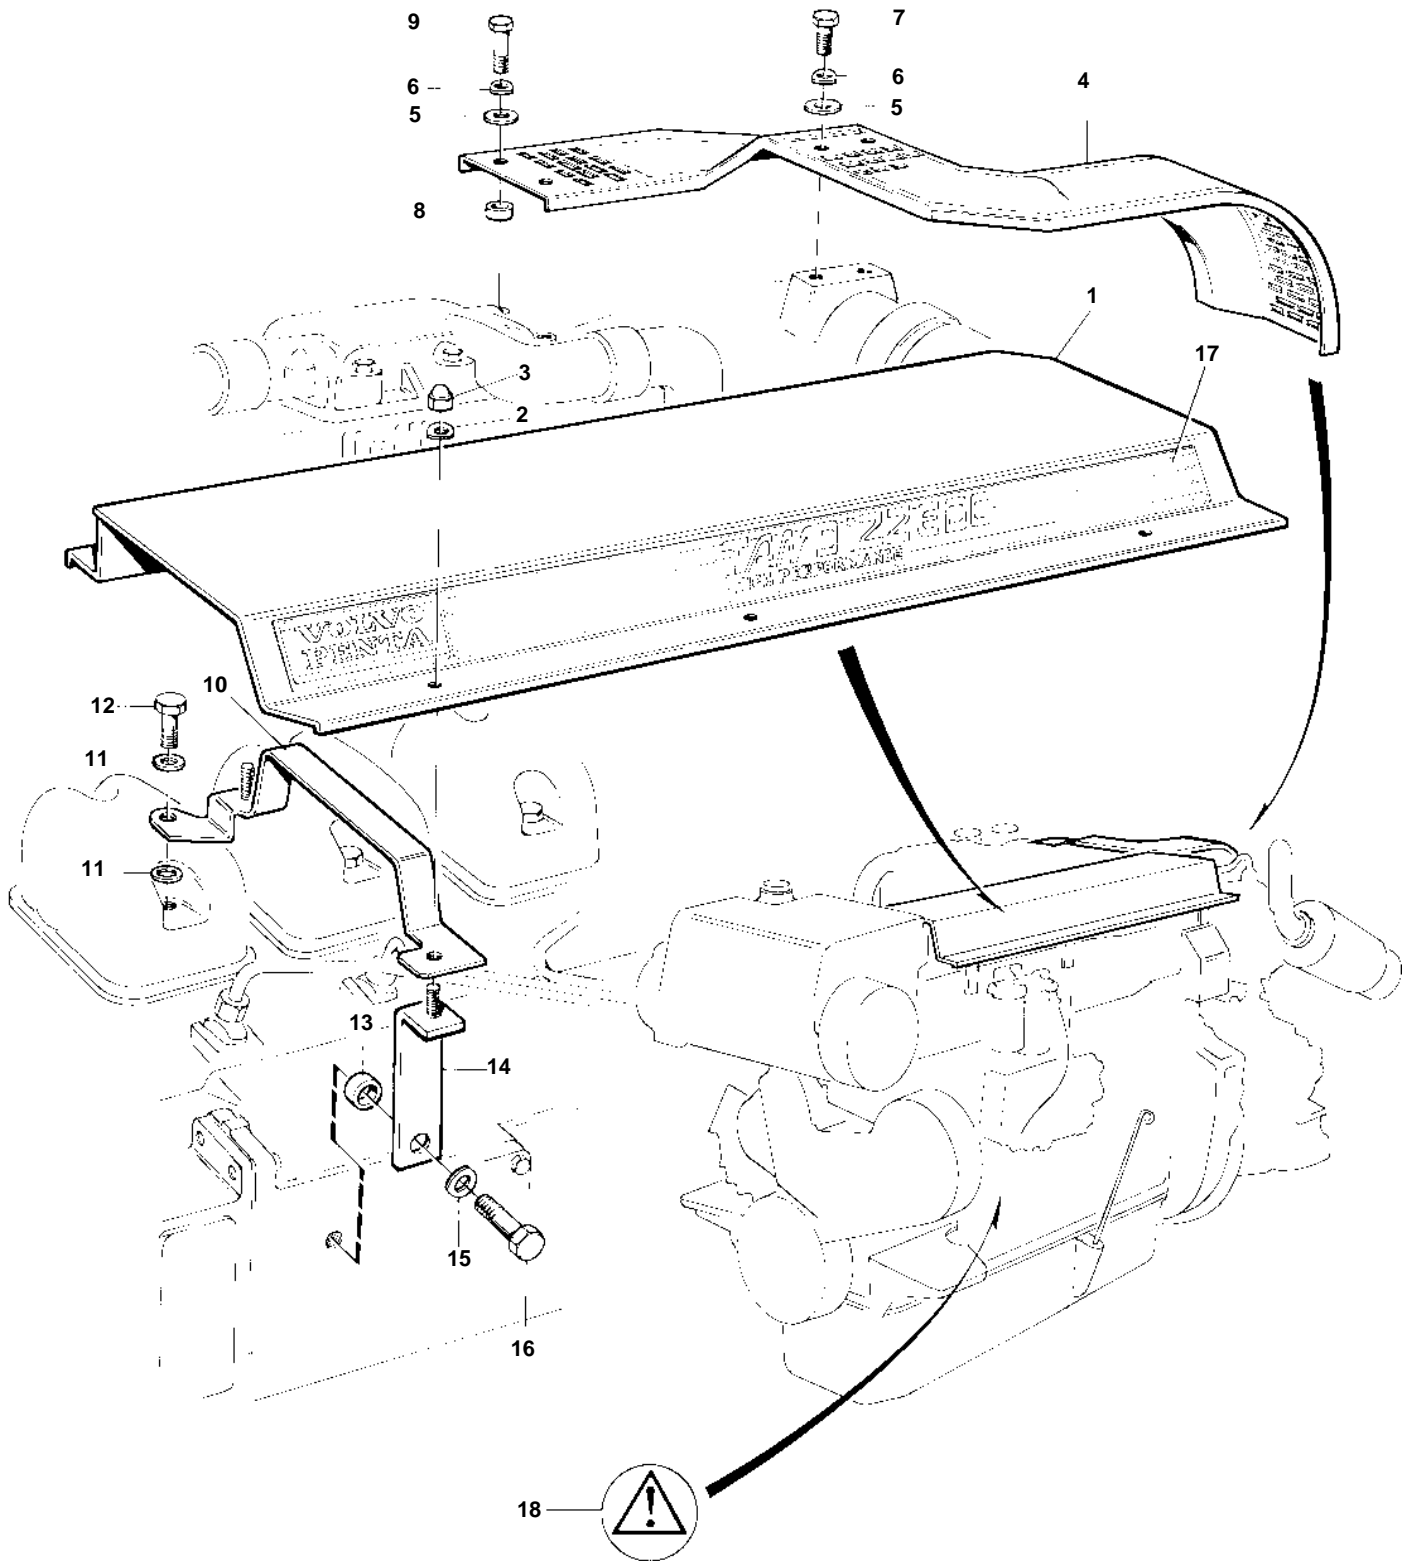

TAMD122P-B, TAMD122P-C

TAMD122P-B, TAMD122P-C

REF	PART NO.	QTY	DESCRIPTION	SEE SEC.	NOTES
1	3826369	1	Cover		
2	955893	6	Washer		
3	963105	6	Nut		
4	3826717	1	Protection		
5	976944	4	Washer		
6	941907	4	Spring washer		
7	955523	2	Screw		
8	807183	2	Spacer sleeve		
9	955525	2	Screw		
10	3828901	3	Bracket		
11	964106	6	Gasket		
12	940136	3	Screw, valve cover		
13	849095	3	Sleeve		
14	3826336	3	Bracket		
15		3	Washerexhaust manifold	2116	
16		3	Screwexhaust manifold	2116	
17		1	Decal		
18	3827294	X	Decal		Sheet of 20 labels.