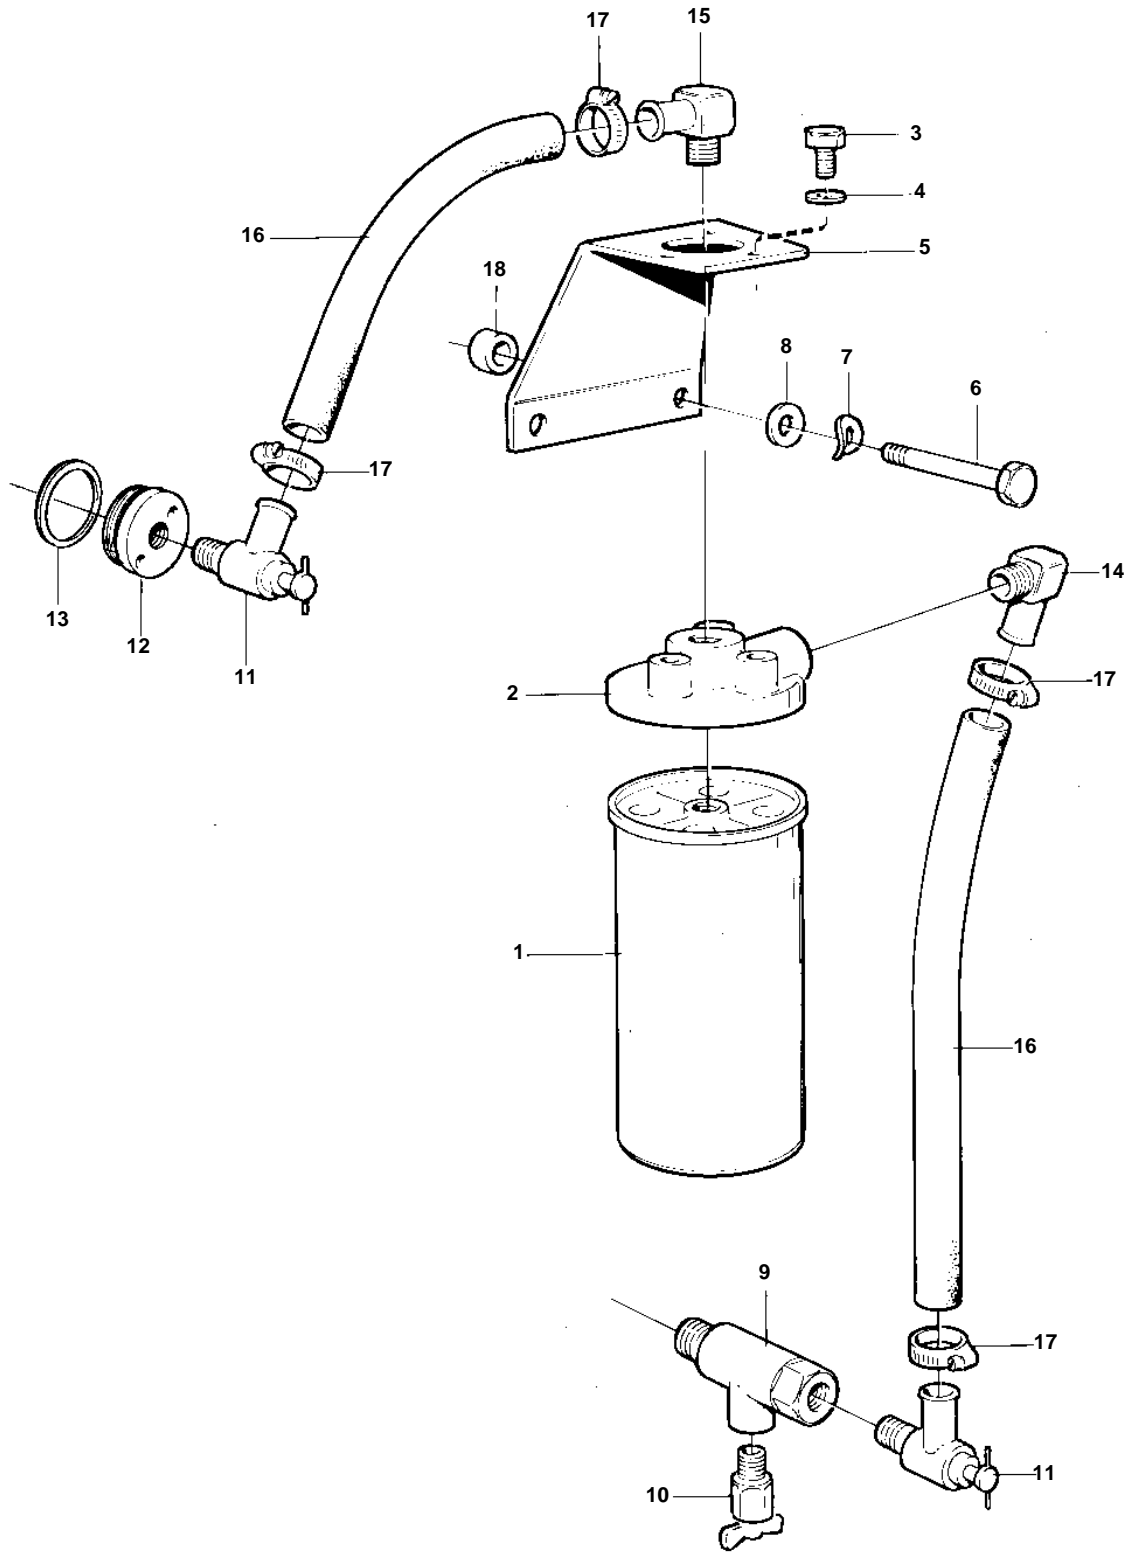

TMD122A, TAMD122A, TAMD122P-A, TAMD122P-B, TAMD122P-C

16758

TMD122A, TAMD122A, TAMD122P-A, TAMD122P-B, TAMD122P-C

REF	PART NO.	QTY	DESCRIPTION	NOTES
1	366822	1	Filter	
2	836440	1	Filter housing	
3	955524	3	Screw	
4	941907	3	Spring washer	
5	843992	1	Bracket	
6	940115	2	Screw	
7	942336	2	Spring washer	
8	940097	2	Washer	
9	827932	1	Nipple	
10	949918	1	Drain cock	
11	365287	2	Tap	
12	837180	1	Plug	
13	469328	1	Gasket	
14	961606	1	Elbow nipple	
15	961606	1	Elbow nipple	
16	952969	X	Rubber hose	L=250mm
	952969	X	Rubber hose	L=450mm
17	943472	4	Hose clamp	
18	829601	2	Spacer sleeve	