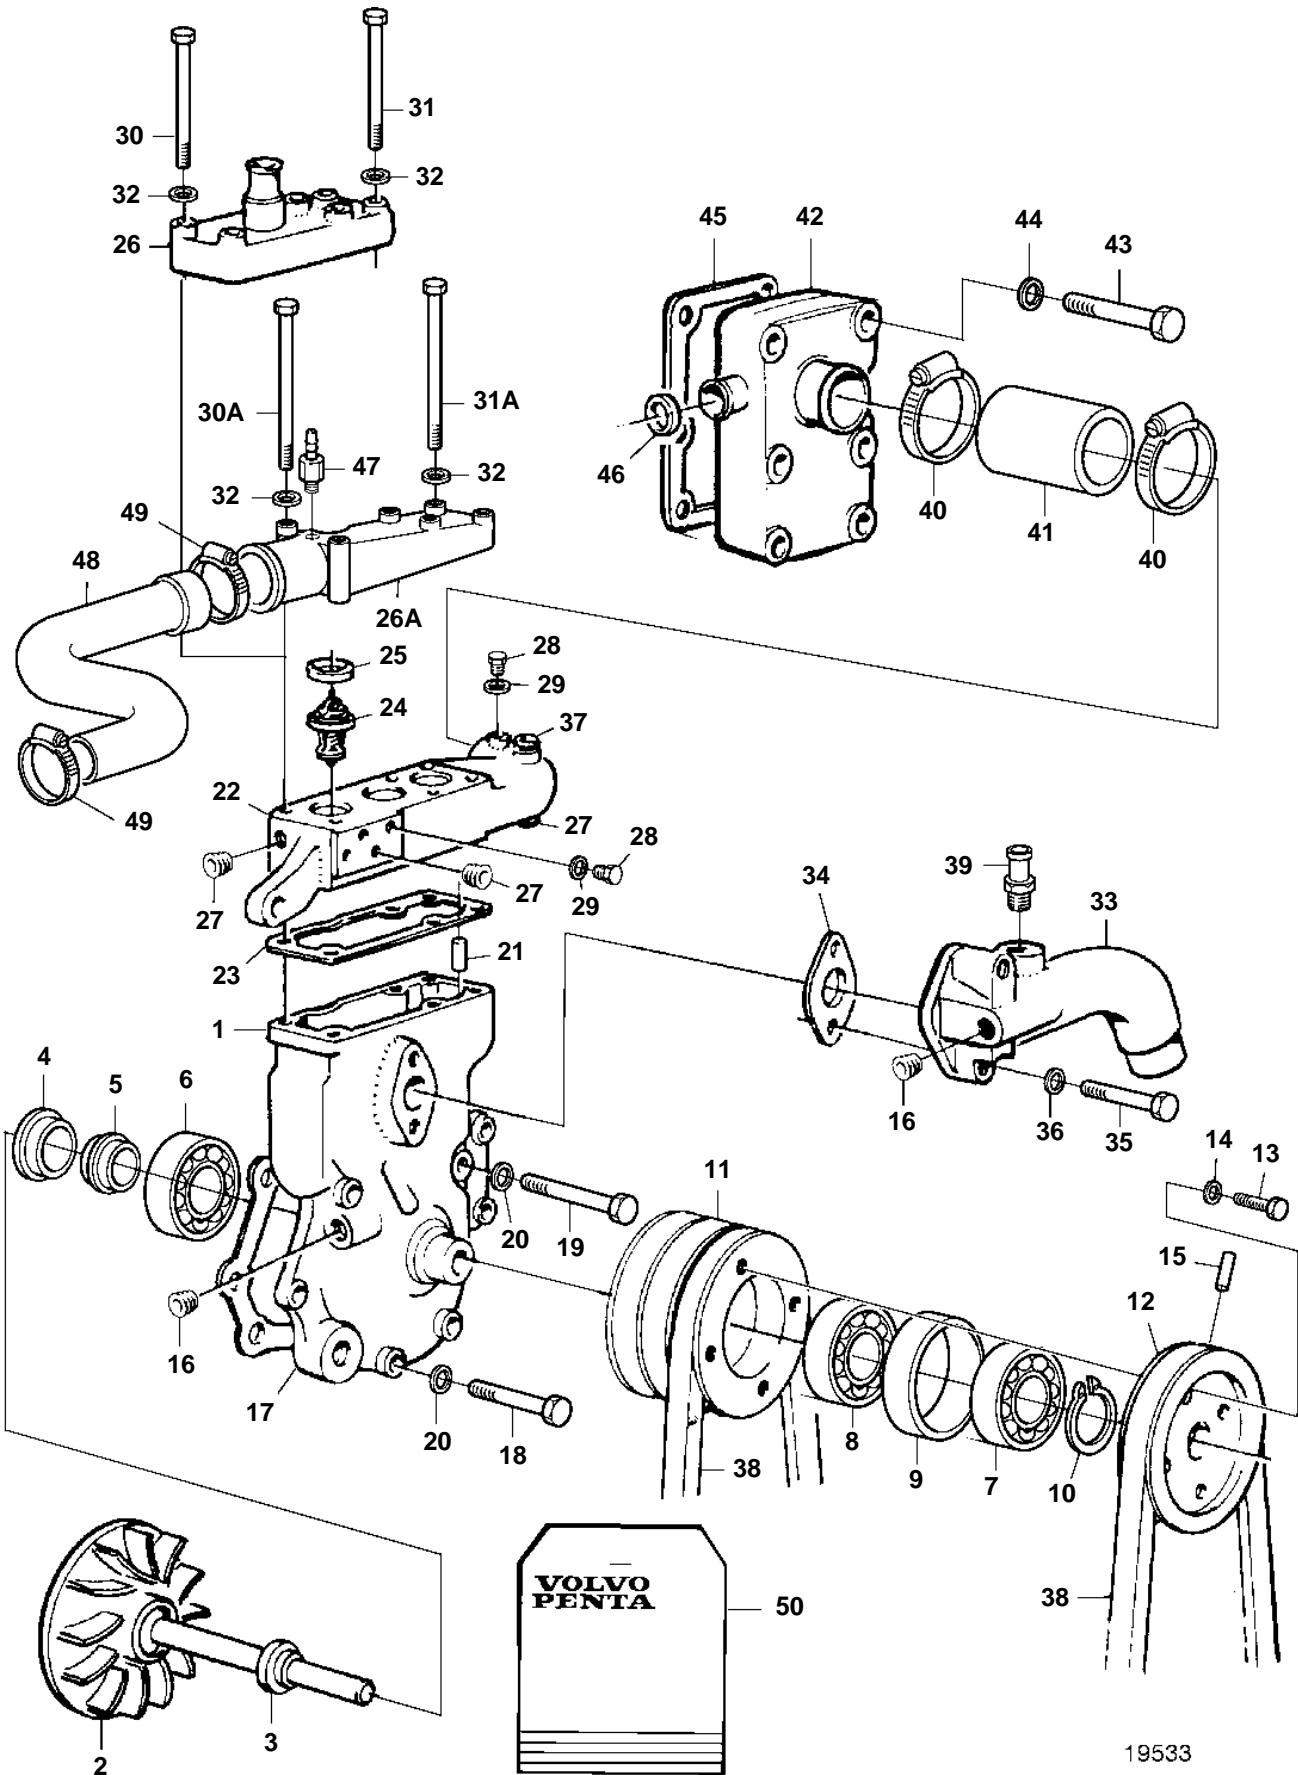

TMD122A

19533

TMD122A

REF	PART NO.	QTY	DESCRIPTION	SEE SEC.	NOTES
1	822330	1	Circulation pump		
	3803206	1	Circ. pump, exch		Exchange unit
2	823484	1	· Shaft		
3	421306	1	· Wear ring		
4	1545283	1	· Sealing ring		
5	70913	1	· Deflector		
6	1660609	1	· Ball bearing		
7	11013	1	· Ball bearing		
8	181538	1	· Ball bearing		
9	422202	1	· Spacer sleeve		
10	914462	1	· Lock ring		
11	423125	1	· Pulley		
12	422499	1	· Pulley		
13	955525	4	· Screw		
14	941907	4	· Spring washer		
15	951969	1	· Pin		
16	479977	2	Plug		
17	423351	1	Gasket		
18	955536	5	Screw		
19	955542	2	Screw		
20	942336	7	Spring washer		
21	951973	2	Grooved pin		
22	3826739	1	Thermostat housing		(836788)
23	423352	1	Gasket		
24	3831425	2	Thermostat kit		76°C (875787)
	3831426	1	Thermostat kit		70°C (875788)
25	416033	3	· Sealing ring		
26	822344	1	Cover		EARLIER PROD. Replaced by 875548.
26A	847548	1	Cover		LATER PROD (822344)
27	479977	4	Plug		
28	180761	3	Plug		
29	11996	3	Gasket		
30	959797	2	Screw		L=140mm
30A	941252	2	Screw		L=171mm
31	959797	4	Screw		L=140mm
31A	959799	4	Screw		L=165mm
32	940097	6	Washer		
33	423137	1	Riser		
34	423138	1	Gasket		
35	955540	1	Screw		L=70mm
	955537	1	Screw		L=51mm
36	942336	2	Spring washer		
37	952075	1	Plug		
38		1	V-belt kit	2250	
39	941845	1	Nipple		
40	943480	2	Clamp		
41	470464	1	Hose		
42	822593	1	End cover		
43	955539	1	Screw		L=64mm
	940115	3	Screw		L=25mm
	955535	2	Screw		L=32mm
44	942336	6	Spring washer		
45	3827398	1	Gasket		
46	822575	1	Sealing ring		
47	966871	1	Tap		
48	3827169	1	Hose		
49	961673	2	Clamp		
50	875461	1	Repair kit		