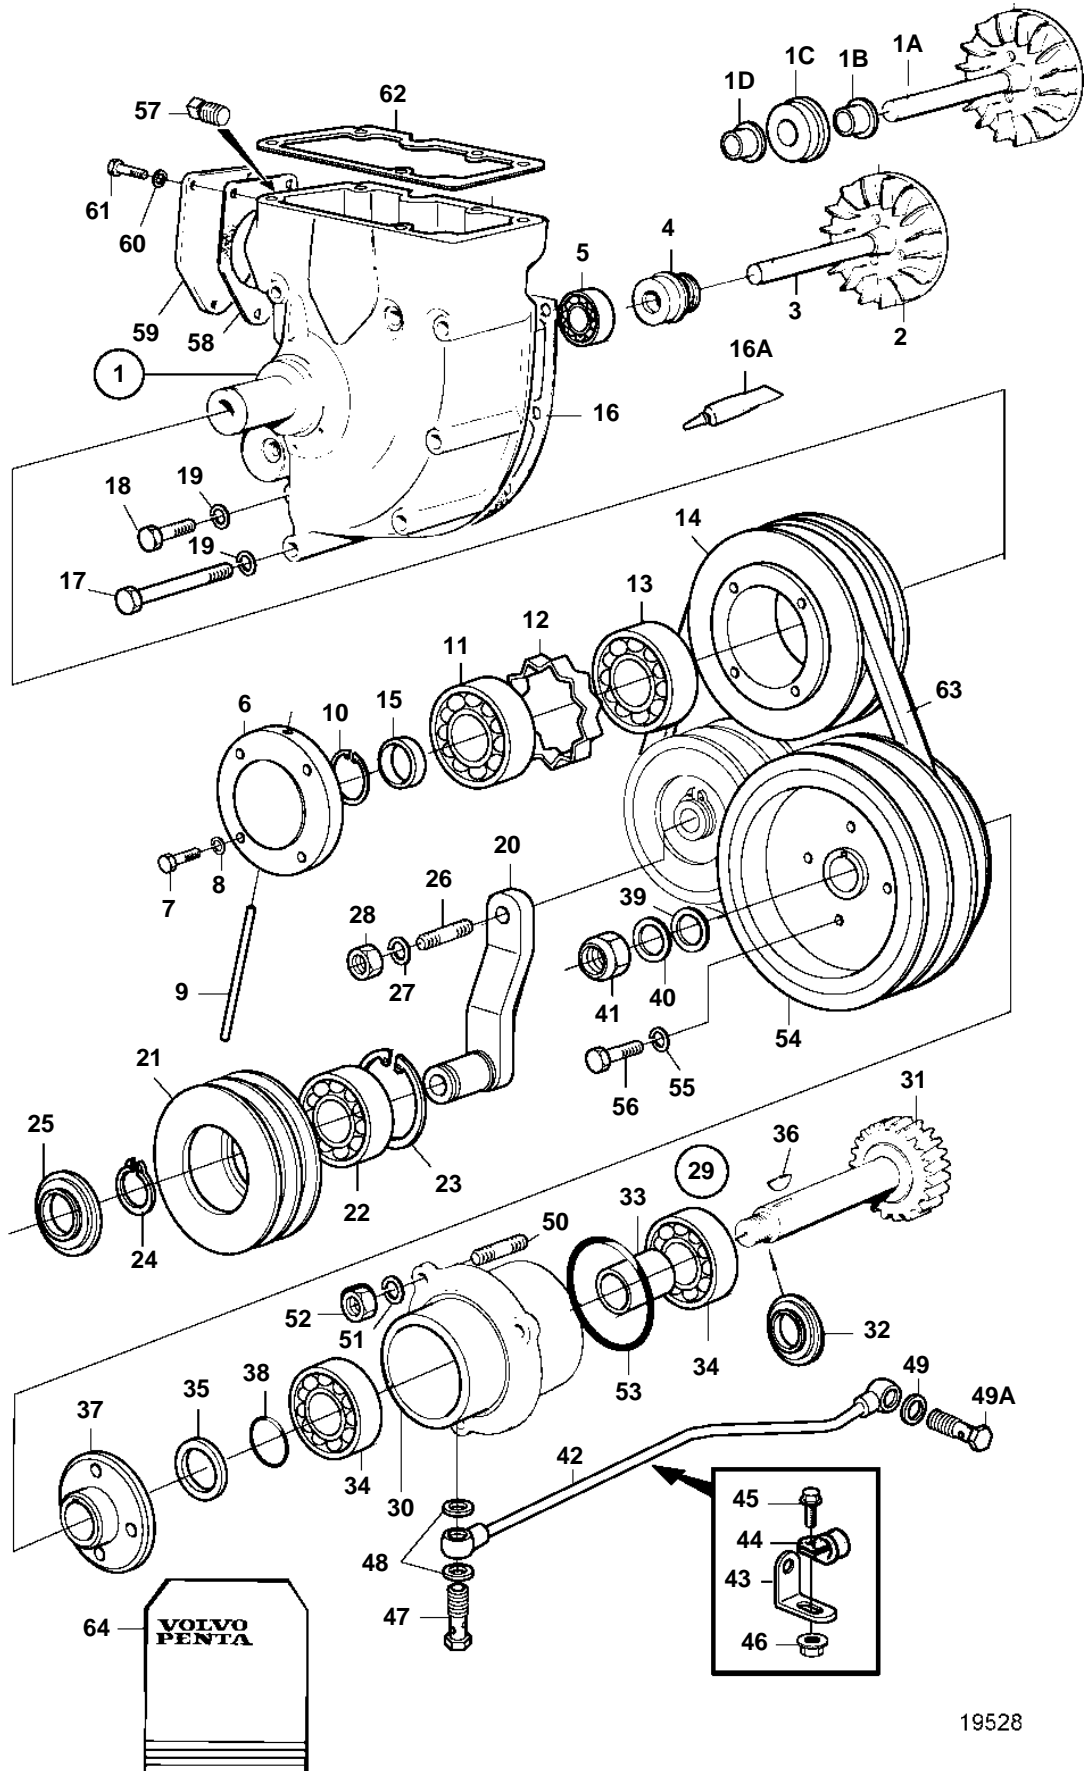

TMD122A, TAMD122A

19528

TMD122A, TAMD122A

REF	PART NO.	QTY	DESCRIPTION	NOTES
1	875648	1	Water pump	SN-XXXXXXXXXX/213479. Replaced by 866585.
	866585	1	Water pump	SNXXXXXXXXXX/213480-
	3803213	1	Circ. pump, exch	Exchange unit
1A	823484	1	· Shaft	FOR 875648
1B	421306	1	· Wear ring	FOR 875648
1C	1545283	1	· Sealing ring	FOR 875648
1D	70913	1	· Deflector	FOR 875648
2	8121826	1	· Impeller	FOR 866585
3	421082	1	· Shaft	FOR 866585
4	1676432	1	· Sealing ring	FOR 866585
5	1660609	1	· Ball bearing	
6	836805	1	· Companion flange	
7	940159	4	· Screw	
8	941907	4	· Spring washer	
9	951969	1	· Pin	
10	914462	1	· Lock ring	
11	1542870	1	· Ball bearing	
12	422202	1	· Spacer sleeve	
13	181538	1	· Ball bearing	
14	822548	1	· Pulley	
15	1542871	1	· Spacer sleeve	
16	423351	1	Gasket	
16A	1161231	X	Sealant	
17	955542	2	Screw	
18	955536	5	Screw	
19	942336	7	Spring washer	
20	822567	1	Adjuster arm, belt tensioner	
21	822551	1	Pulley	
22	1544092	1	Ball bearing	
23	914533	1	Snap ring	
24	914462	1	Lock ring	
25	420416	1	Protecting plate	
26	953353	1	Stud	
27	941911	1	Spring washer	
28	955828	1	Nut	
29	837702	1	Drive outlet	
30	837703	1	· Bearing housing	
31	837704	1	· Gear	
32	837705	1	· Oil deflector	
33	837706	1	· Spacer sleeve	
34	3825779	2	· Ball bearing	(183731)
35	958856	1	· Sealing ring	
36	909867	1	· Key	
37	837707	1	· Hub	
38	190418	1	· O-ring	
39	947170	1	· Gasket	
40	837708	1	· Washer	
41	949399	1	· Nut	
42	866164	1	Pipe	SN-XXXXXXXXXX/257762
43	468850	1	Attaching plate	SN-XXXXXXXXXX/257762
44	952622	1	Clamp	SN-XXXXXXXXXX/257762
45	946544	1	Flange screw	SN-XXXXXXXXXX/257762
46	945407	1	Flange nut	SN-XXXXXXXXXX/257762
47	844625	1	Hollow screw, cylinder block	SN-XXXXXXXXXX/257762
48	947620	2	Gasket	SN-XXXXXXXXXX/257762
49	11994	2	Gasket	SN-XXXXXXXXXX/257762
49A	837709	1	Hollow screw	SN-XXXXXXXXXX/257762
50	953257	1	Stud	L=35mm
	953280	2	Stud	L=120mm
51	942336	3	Spring washer	
52	955827	3	Nut	
53	949660	1	O-ring	
54	842769	1	Pulley