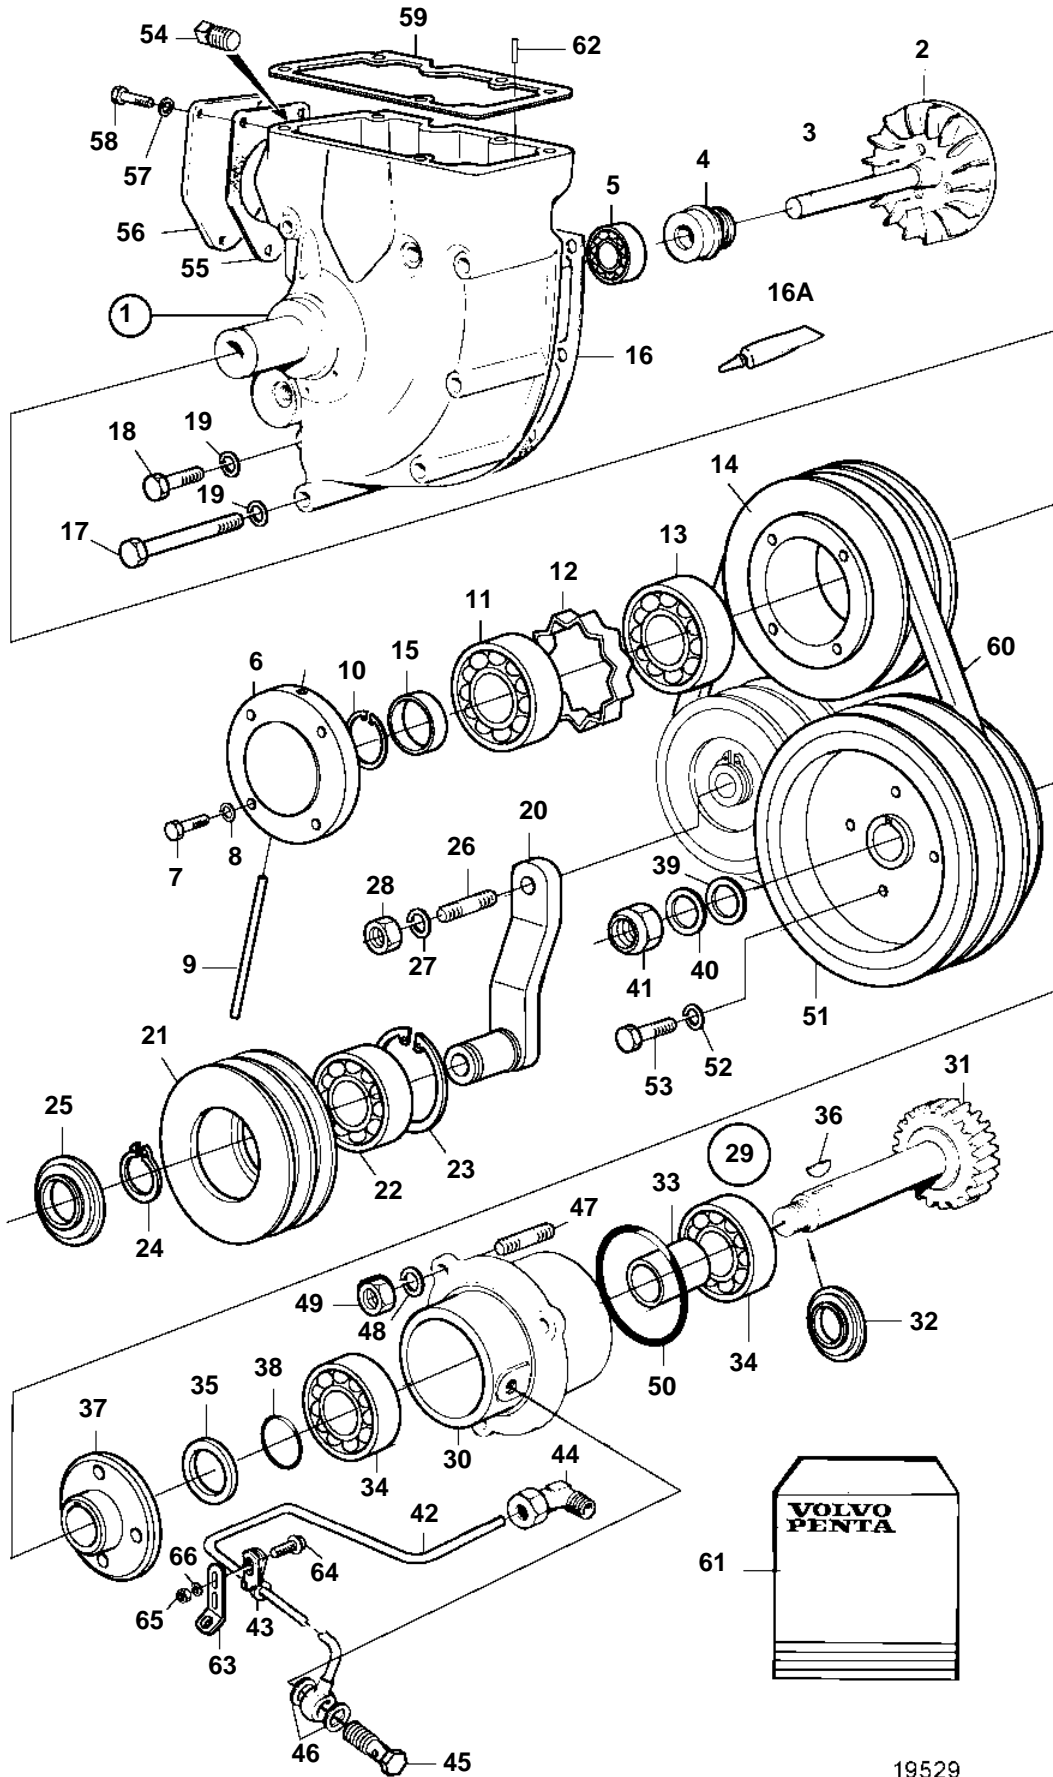

TMD122A, TAMD122A, TAMD122P-A, TAMD122P-B, TAMD122P-C

TMD122A, TAMD122A, TAMD122P-A, TAMD122P-B, TAMD122P-C

REF	PART NO.	QTY	DESCRIPTION	NOTES
1	866585	1	Water pump	
	3803213	1	Circ. pump, exch	Exchange unit
2	1698603	1	· Impeller	
3	421082	1	· Shaft	
4	1676432	1	· Sealing ring	
5	1660609	1	· Ball bearing	
6	836805	1	· Companion flange	
7	940159	4	· Screw	
8	941907	4	· Spring washer	
9	951969	1	· Pin	
10	914462	1	· Lock ring	
11	1542870	1	· Ball bearing	
12	422202	1	· Spacer sleeve	
13	181538	1	· Ball bearing	
14	822548	1	· Pulley	
15	1542871	1	· Spacer sleeve	
16	423351	1	Gasket	
16A	1161231	X	Sealant	
17	955542	2	Screw	L=83mm
18	955536	5	Screw	L=45mm
19	942336	7	Spring washer	
20	822567	1	Adjuster arm, belt tensioner	
21	822551	1	Pulley	
22	1544092	1	Ball bearing	
23	914533	1	Snap ring	
24	914462	1	Lock ring	
25	420416	1	Protecting plate	
26	953353	1	Stud	
27	941911	1	Spring washer	
28	955828	1	Nut	
29	837702	1	Drive outlet	
30	837703	1	· Bearing housing	
31	837704	1	· Gear	
32	837705	1	· Oil deflector	
33	837706	1	· Spacer sleeve	
34	3825779	2	· Ball bearing	(183731)
35	958856	1	· Sealing ring	
36	909867	1	· Key	
37	837707	1	· Hub	
38	190418	1	· O-ring	
39	947170	1	· Gasket	
40	837708	1	· Washer	
41	949399	1	· Nut	
42	866817	1	Oil pipe	SN XXXXXXXXXXXX/257762-
43	947191	1	Clamp	SN XXXXXXXXXXXX/257762-
44	866083	1	Nipple, cylinder block	SN XXXXXXXXXXXX/257762-
45	844625	1	Hollow screw	SN XXXXXXXXXXXX/257762-
46	947620	2	Gasket	SN XXXXXXXXXXXX/257762-
47	953257	1	Stud	L=35mm
	953280	2	Stud	L=120mm
48	942336	3	Spring washer	
49	955827	3	Nut	
50	949660	1	O-ring	
51	842769	1	Pulley	
52	942336	4	Spring washer	
53	955534	4	Screw	
54	479977	1	Plug	
55	422171	1	Gasket	
56	846685	1	Flange	FOR HEAT EX.
57	941907	3	Spring washer	
58	955524	3	Screw	
59	423352	1	Gasket	
60	966959	1	V-belt kit