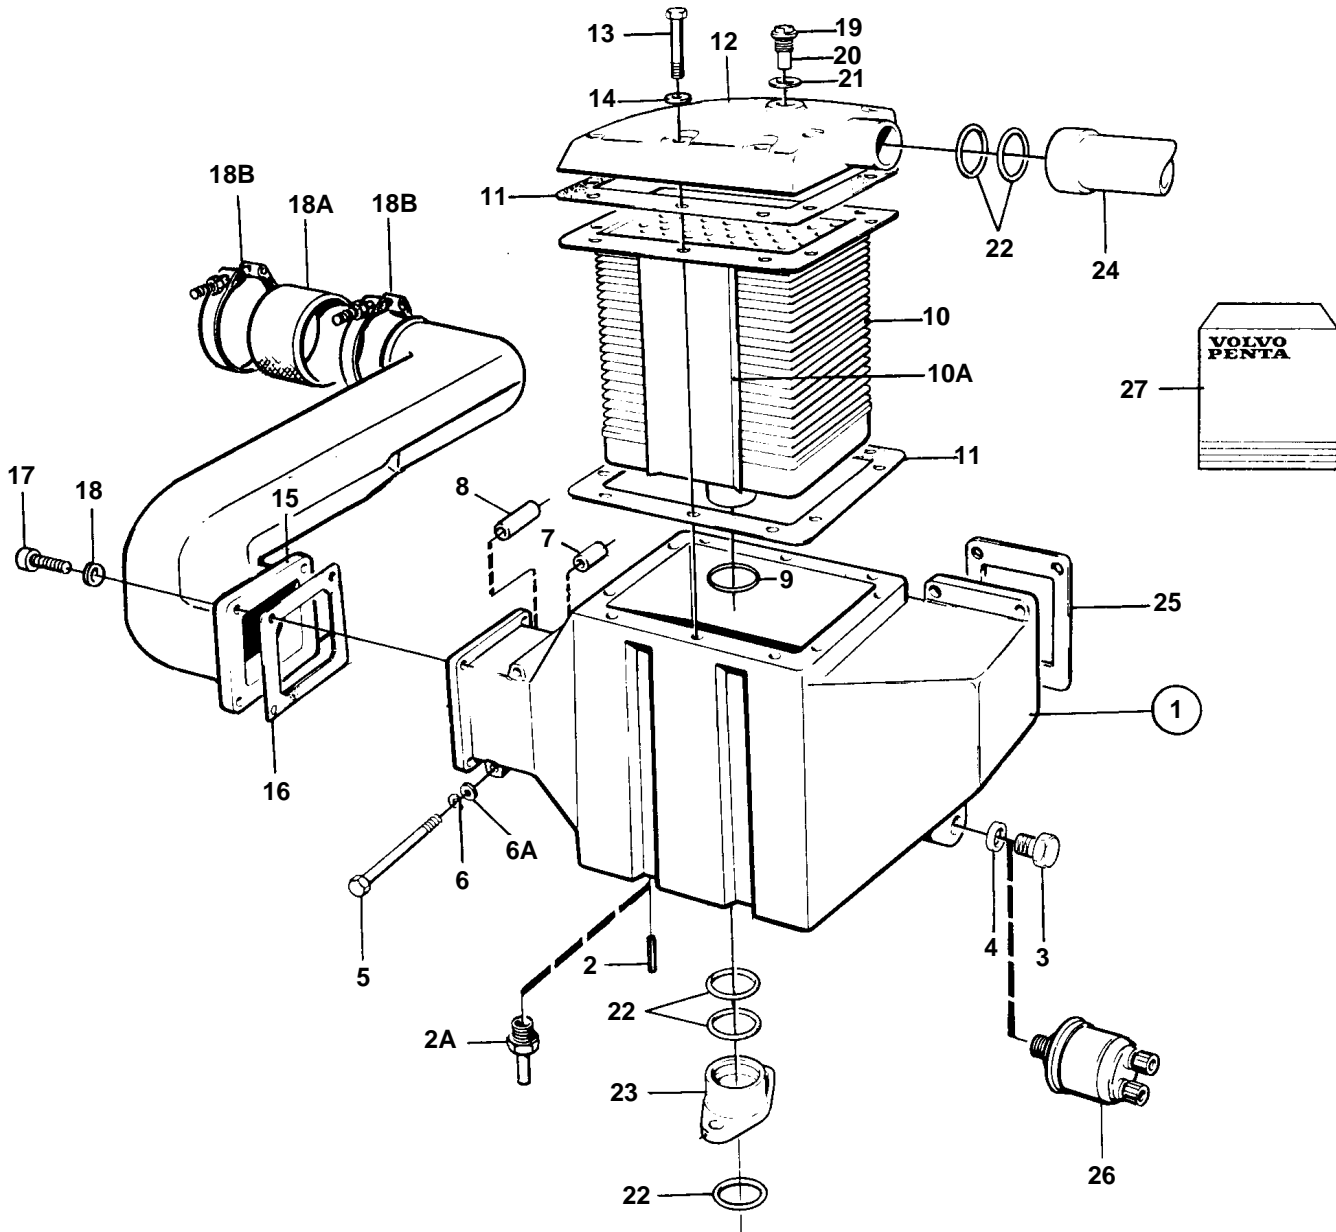

TAMD122A

16013

TAMD122A

REF	PART NO.	QTY	DESCRIPTION	SEE SEC.	NOTES
1		1	Housing		REPLACED BY 876797
	876797	1	Housing		
2		1	· Pin		FOR 842392
2A	943513	1	· Nipple		FOR 876797
3	960632	1	Plug		
4	957181	1	Gasket		
5	945749	2	Screw		
6	941907	2	Spring washer		
6A	976944	2	Washer		(966674)
7	807425	1	Sleeve		(836788)
8	823498	1	Spacer sleeve		
9	1664473	1	O-ring		
10	866622	1	Insert		CLASSIFIED
10A	849147	1	Sealing plate		
11	3827399	2	Gasket		
12	843590	1	Cover		
13	959952	10	Screw		
14	941670	10	Washer		
15	837481	1	Intake bend		
16	864758	1	Gasket		
17	956570	4	Screw		
18	941907	4	Spring washer		
18A	470327	1	Hose		
18B	1544731	2	Hose clamp		
19	823662	1	Plug		
20	823661	1	Zinc anod		
21	836169	1	Gasket		
22	925092	5	O-ring		
23	843565	1	Pipe connection	2217	
24	3825373	1	Coolant pipe		
25	862589	1	Gasket		
26			Pressure sensor		SEE GROUP 30
			Connectorsender box		CLASSIFIED
27	876295	1	Gasket kit		
			Intercooler