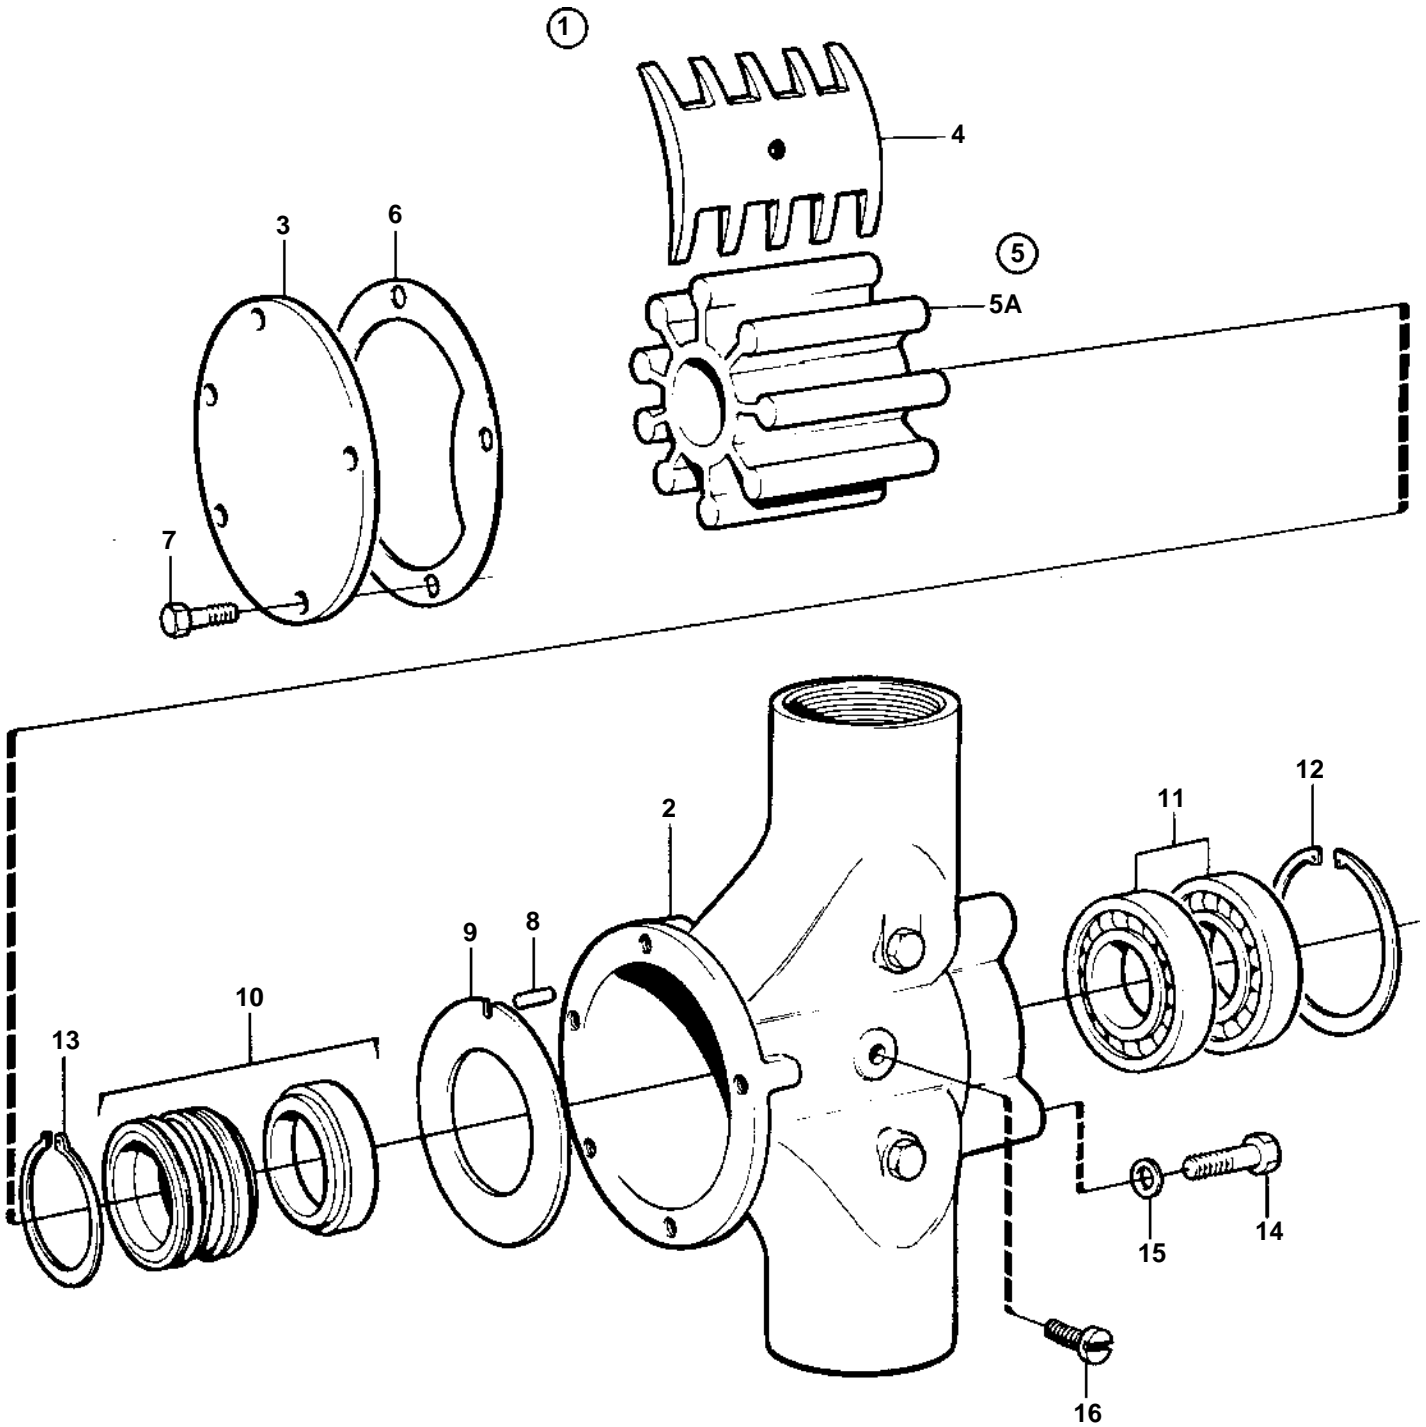

COMMON

15308

COMMON

REF	PART NO.	QTY	DESCRIPTION	NOTES
1	846105	1	Water pump	2
2		1	· Pump housing	
3	825727	1	· Pump cover	
4	849322	1	· Cam	
5	875697	1	· Impeller kit	
5A		1	· · Impeller	
6	825728	1	· · Gasket	
7	959931	5	· Screw	
8	826229	1	· Lock pin	
9	826230	1	· Washer	
10	822767	1	· Seal	
11	1526189	2	· Ball bearing	
12	914533	1	· Snap ring	
13	943468	2	· Lock ring	
14	940135	4	· Screw	
15	941907	4	· Spring washer	
16	825730	1	· Screw	