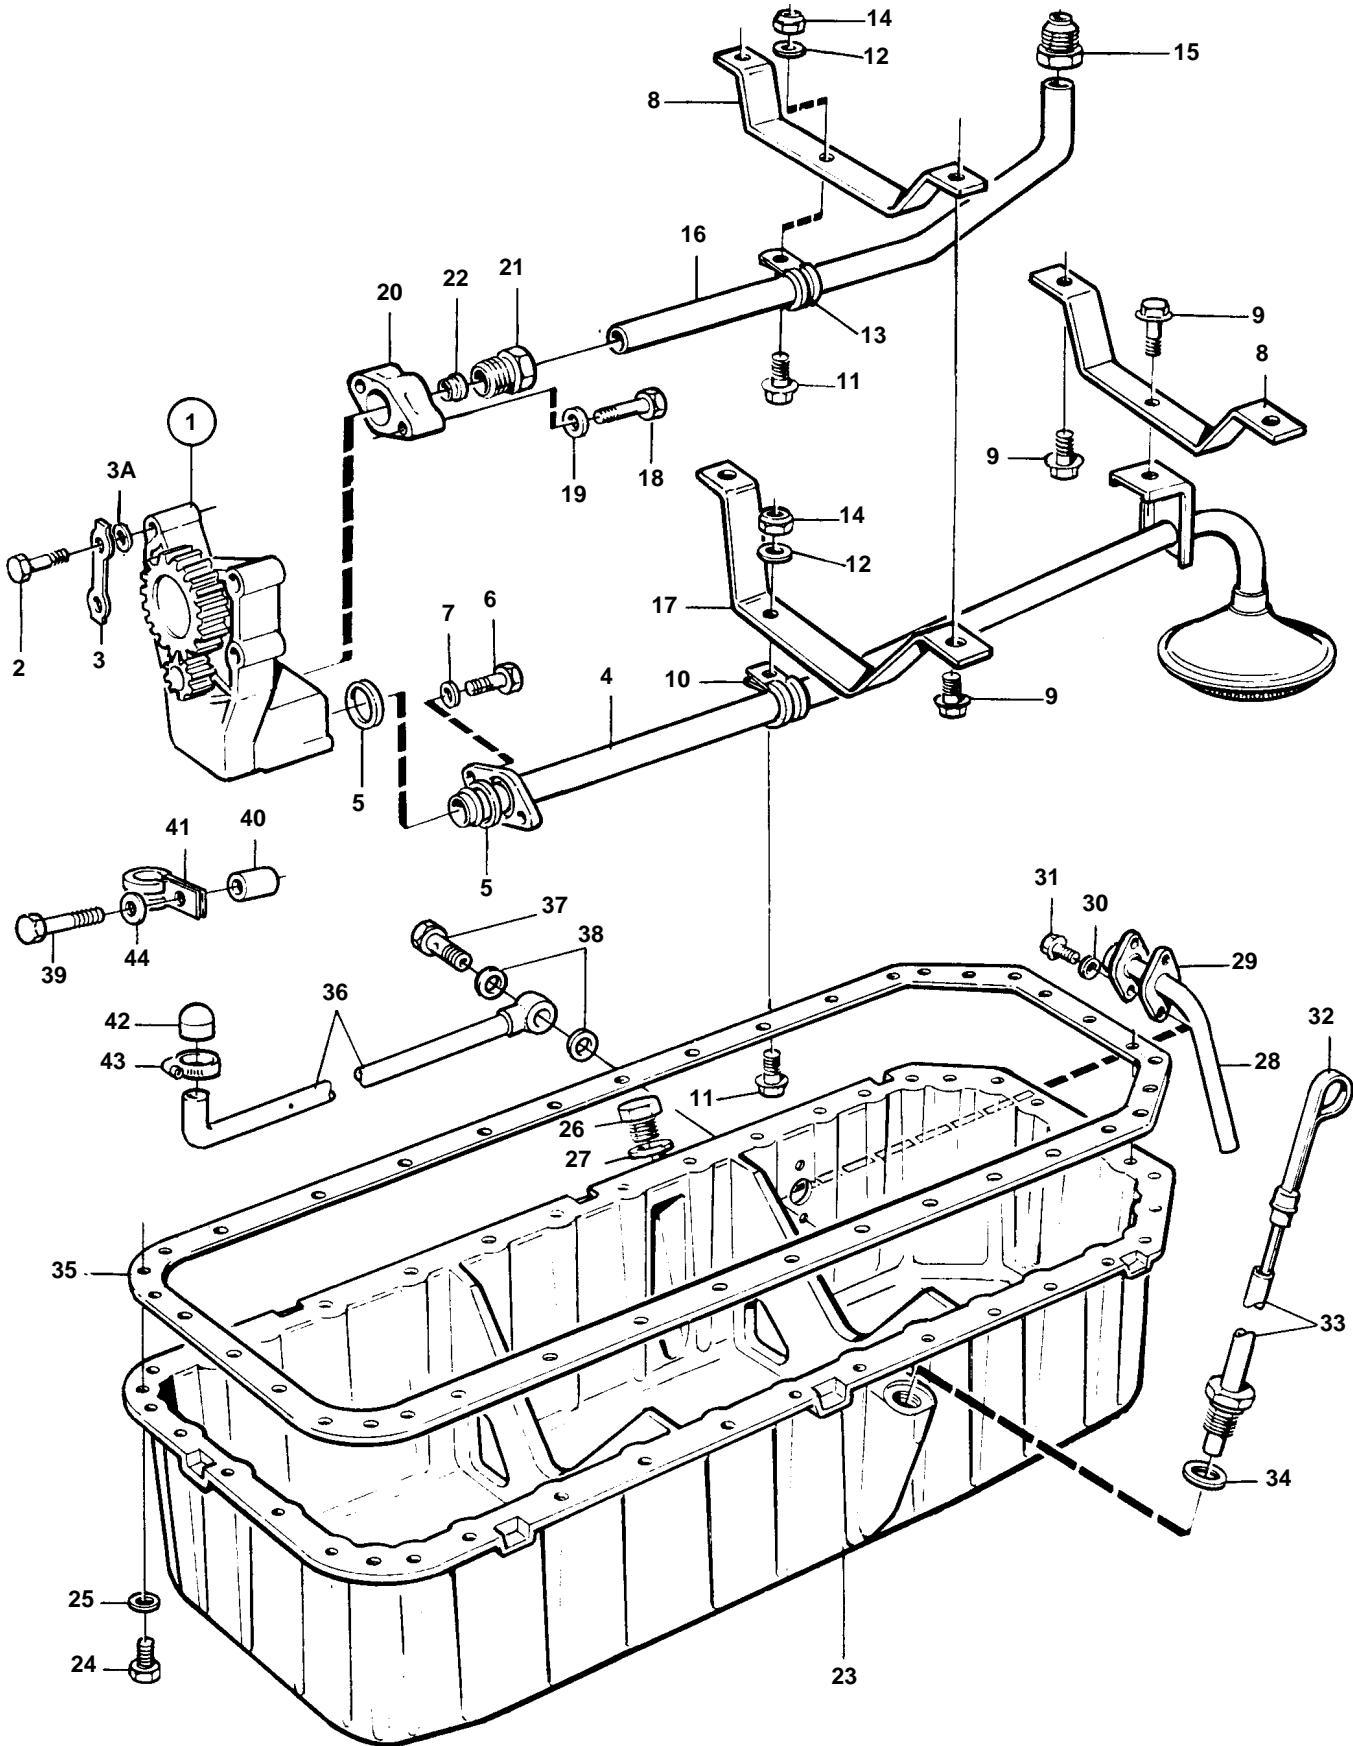

TAMD122C

TAMD122C

REF	PART NO.	QTY	DESCRIPTION	SEE SEC.	NOTES
1	470343	1	Oil pump		SN-XXXXXXXXXXXX/146170
				1736	
	478285	1	Oil pump		SNXXXXXXXXXXXX/146171- SN-XXXXXXXXXXXX/170484
				1736	
	478649	1	Oil pump		SNXXXXXXXXXXXX/170485-
				752	
2	955538	4	Screw		
3	190529	2	Lock washer		EARLY TYPE
3A	942336	4	Spring washer		LATE TYPE
4	849045	1	Suction pipe		
5	470383	2	Sealing ring		
6	955533	2	Screw		
7	941907	2	Spring washer		
8	470918	2	Bracket		
9	942402	6	Flange screw		
10	1545431	1	Clamp		
11	942402	2	Flange screw		
12	941907	2	Spring washer		
13	1545432	1	Clamp		
14	955826	2	Nut		
15	466908	1	Fitting		
16	470375	1	Pipe		
17	470893	1	Bracket		
18	959794	2	Screw		
19	941907	2	Spring washer		
20	470376	1	Intermediate section		
21	470377	1	Fitting		
22	956973	1	Ferrule		
23	848812	1	Oil pan	SO	
24	955525	43	Screw		
25	941907	43	Spring washer		
26		1	Plug		
27	957187	1	Washer		
28	848986	1	Oil draining pipe		
29	862602	1	Gasket		
30	941907	2	Spring washer		
31	955525	2	Screw		
32	848984	1	Oil dipstick		
33	848983	1	Tube		
34	957187	1	Washer		
35	470745	1	Gasket		
36	844870	1	Oil scavenging pipe		
37	26013	1	Hollow screw		
38	947624	2	Gasket		
39	940161	1	Screw		
40	807182	1	Spacer sleeve		
41	941950	1	Clamp		
42	842235	1	Cap		
43	943471	1	Hose clamp		
44	941907	1	Spring washer		