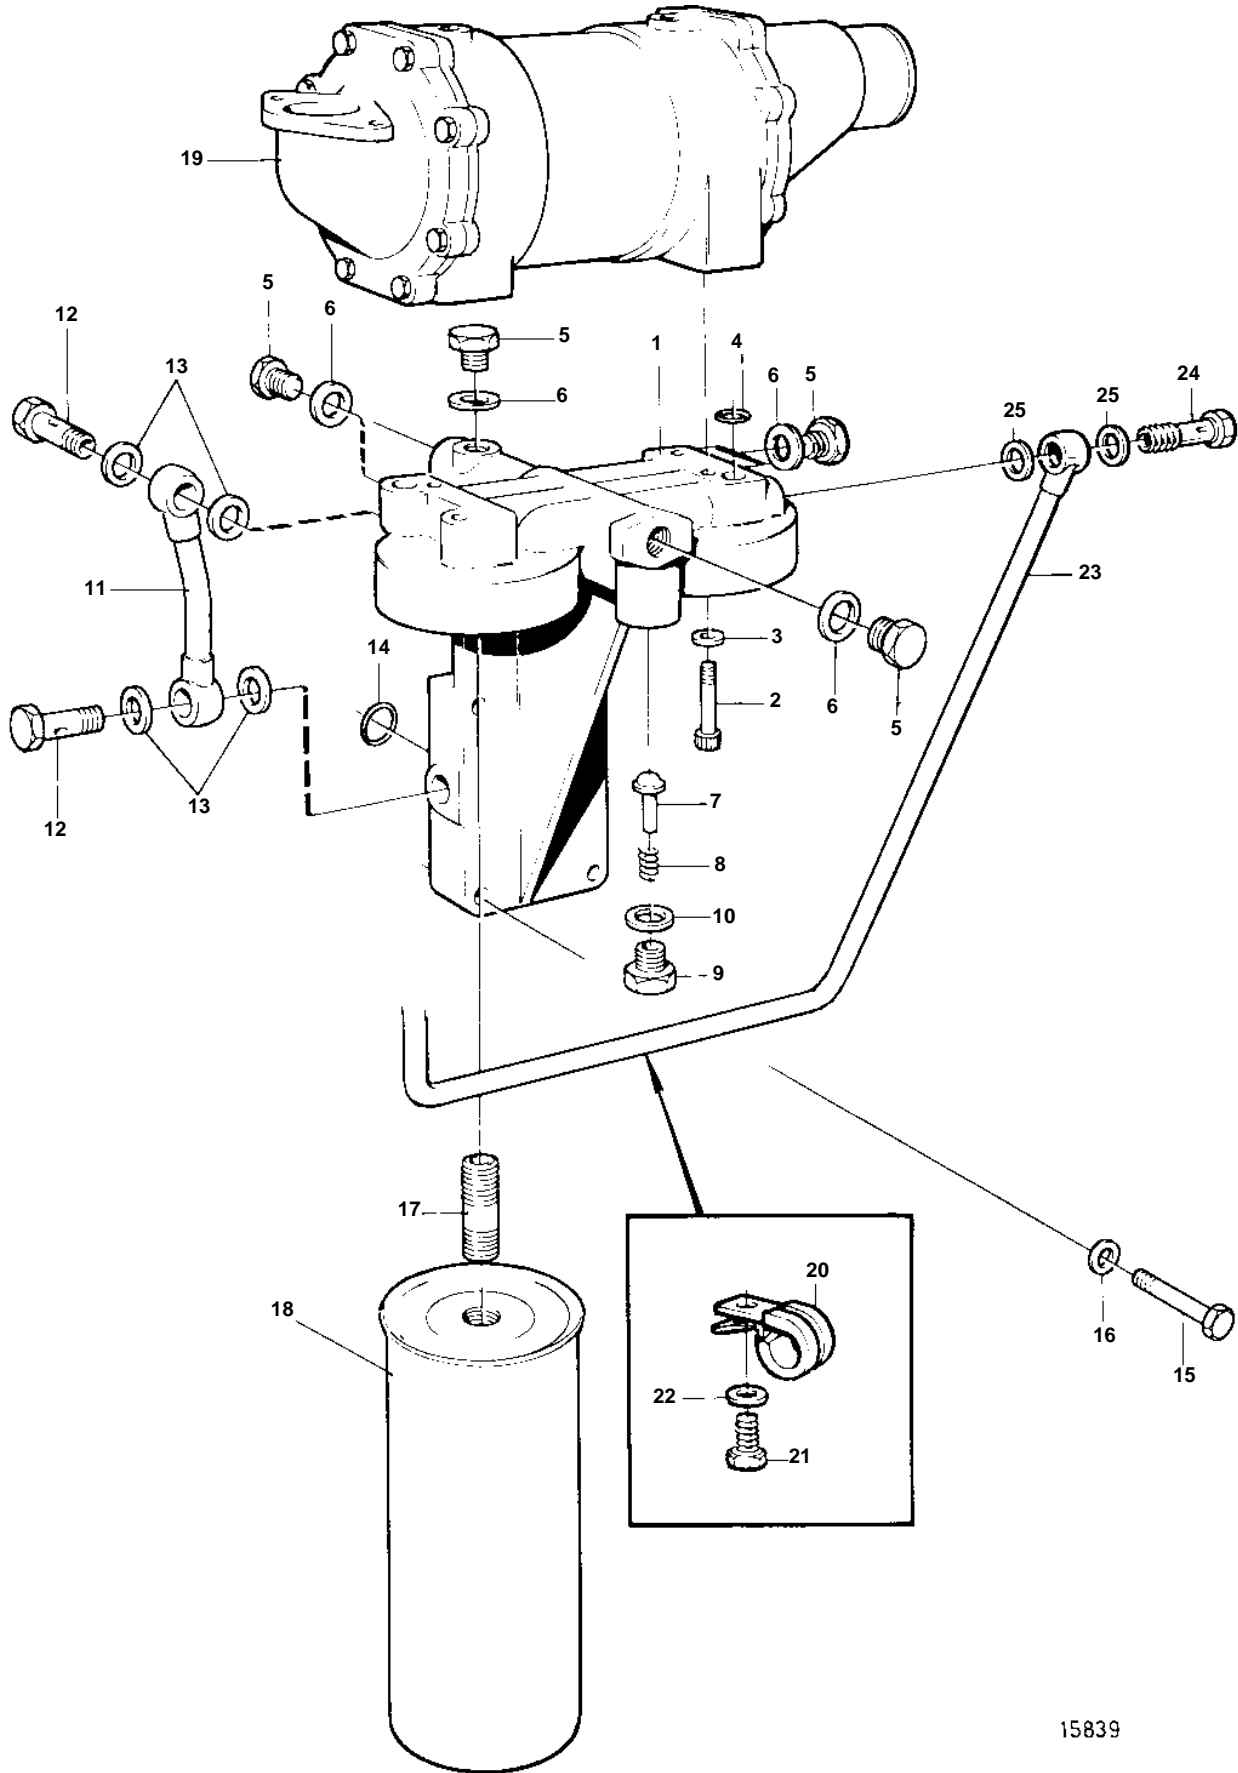

TMD121C, TAMD121C, TAMD121D TAMD122C, TAMD122D

15839

TMD121C, TAMD121C, TAMD121D TAMD122C, TAMD122D

REF	PART NO.	QTY	DESCRIPTION	SEE SEC.	NOTES
1	843528	1	Bracket		
2	956572	4	Screw		
3	11992	4	Gasket		
4	949656	2	O-ring		
5	914391	6	Plug		
6	947623	6	Gasket		
7	471085	1	Valve		
8	466653	1	Spring		
9	466624	1	Plug		
10	18677	1	Gasket		
11	842831	1	Tube		
12	191157	2	Hollow screw		
13	947627	4	Gasket		
14	949657	2	O-ring		
15	955537	4	Screw		
16	942336	4	Spring washer		
17	466623	2	Nipple		
18	466634	2	Oil filter		
19		1	Oil coolerengine	2505	
20	952627	1	Clamp		
21	940100	1	Screw		
22	941906	1	Spring washer		
23	842830	1	Delivery pipe		For piston cooling.
24	190714	1	Hollow screw		
25	947624	2	Gasket		