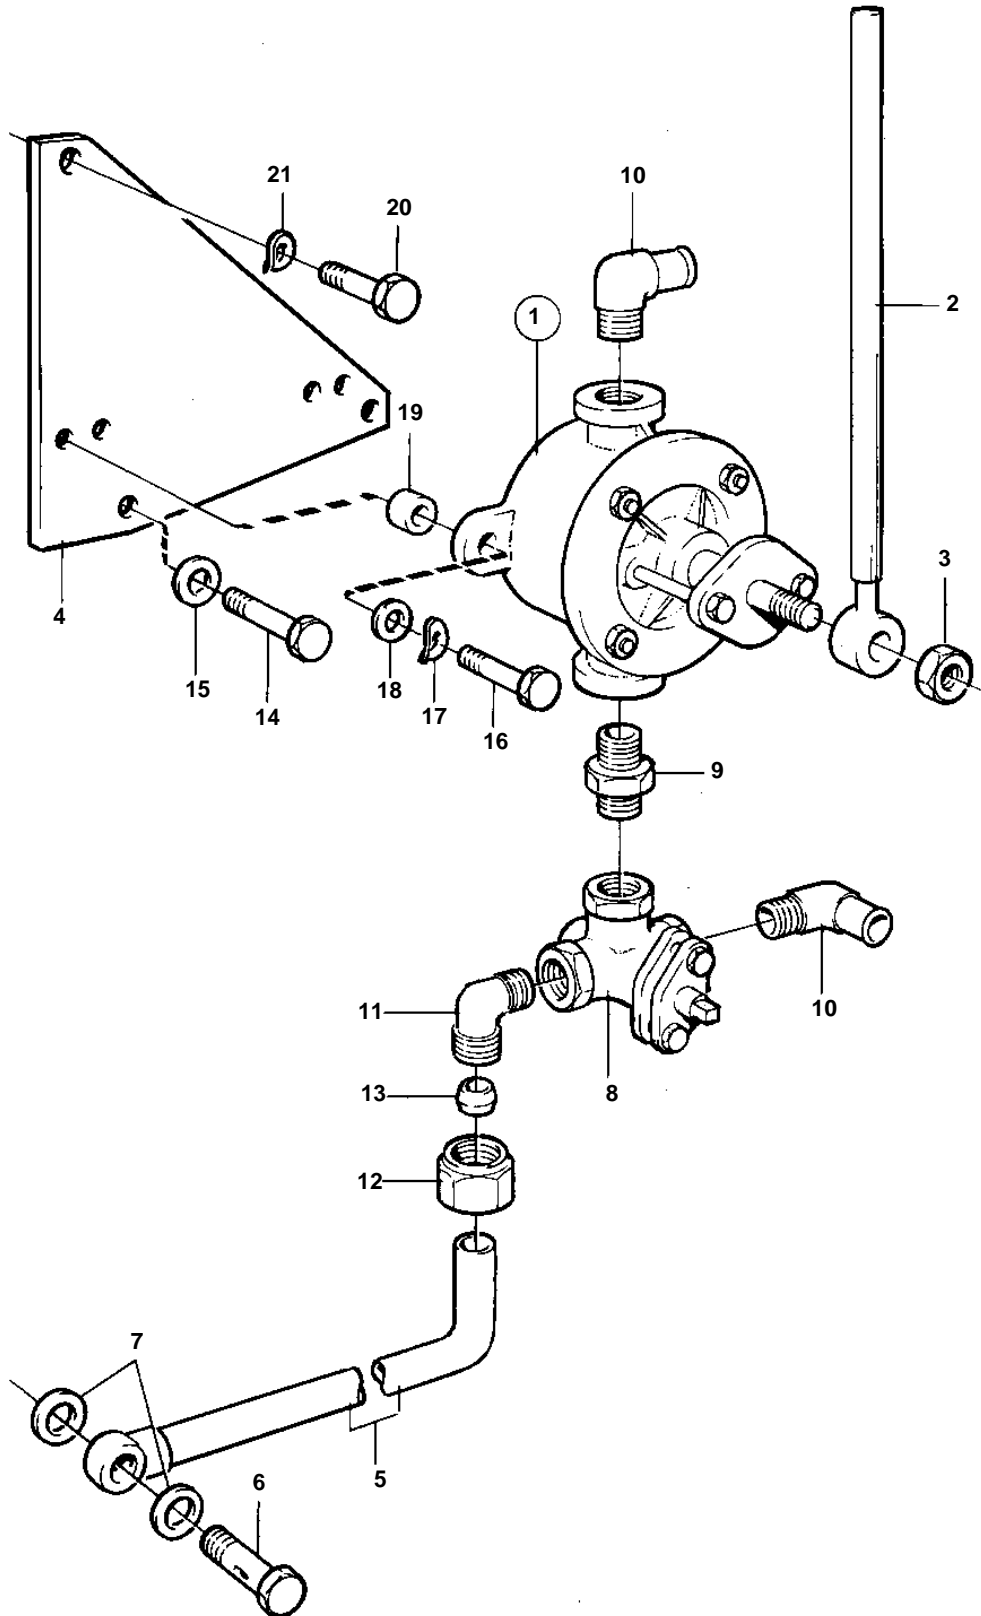

TMD121C, TAMD121C, TAMD121D, TAMD122C, TAMD122D

9115

TMD121C, TAMD121C, TAMD121D, TAMD122C, TAMD122D

REF	PART NO.	QTY	DESCRIPTION		NOTES
1	805999	1	Oil bilge pump, Standard oil sump		
2	821713	1	· Handle		
3	955783	1	· Nut		
4	849453	1	Bracket	SO	
5	849489	1	Tube		
6	26013	1	Hollow screw		
7	947624	2	Gasket		
8	866572	1	Tap		(807721)
9	16452	1	Nipple		
10	467716	2	Elbow nipple		(961610)
11	941758	1	Elbow union		
12	941752	1	Nut		
13	941753	1	Ferrule		
14	940135	2	Screw		
15	941907	2	Spring washer		
16	955538	2	Screw		
17	942336	2	Spring washer		
18	960148	2	Washer		
19	845884	2	Spacer sleeve		
20	940114	1	Screw		
21	942336	1	Spring washer		