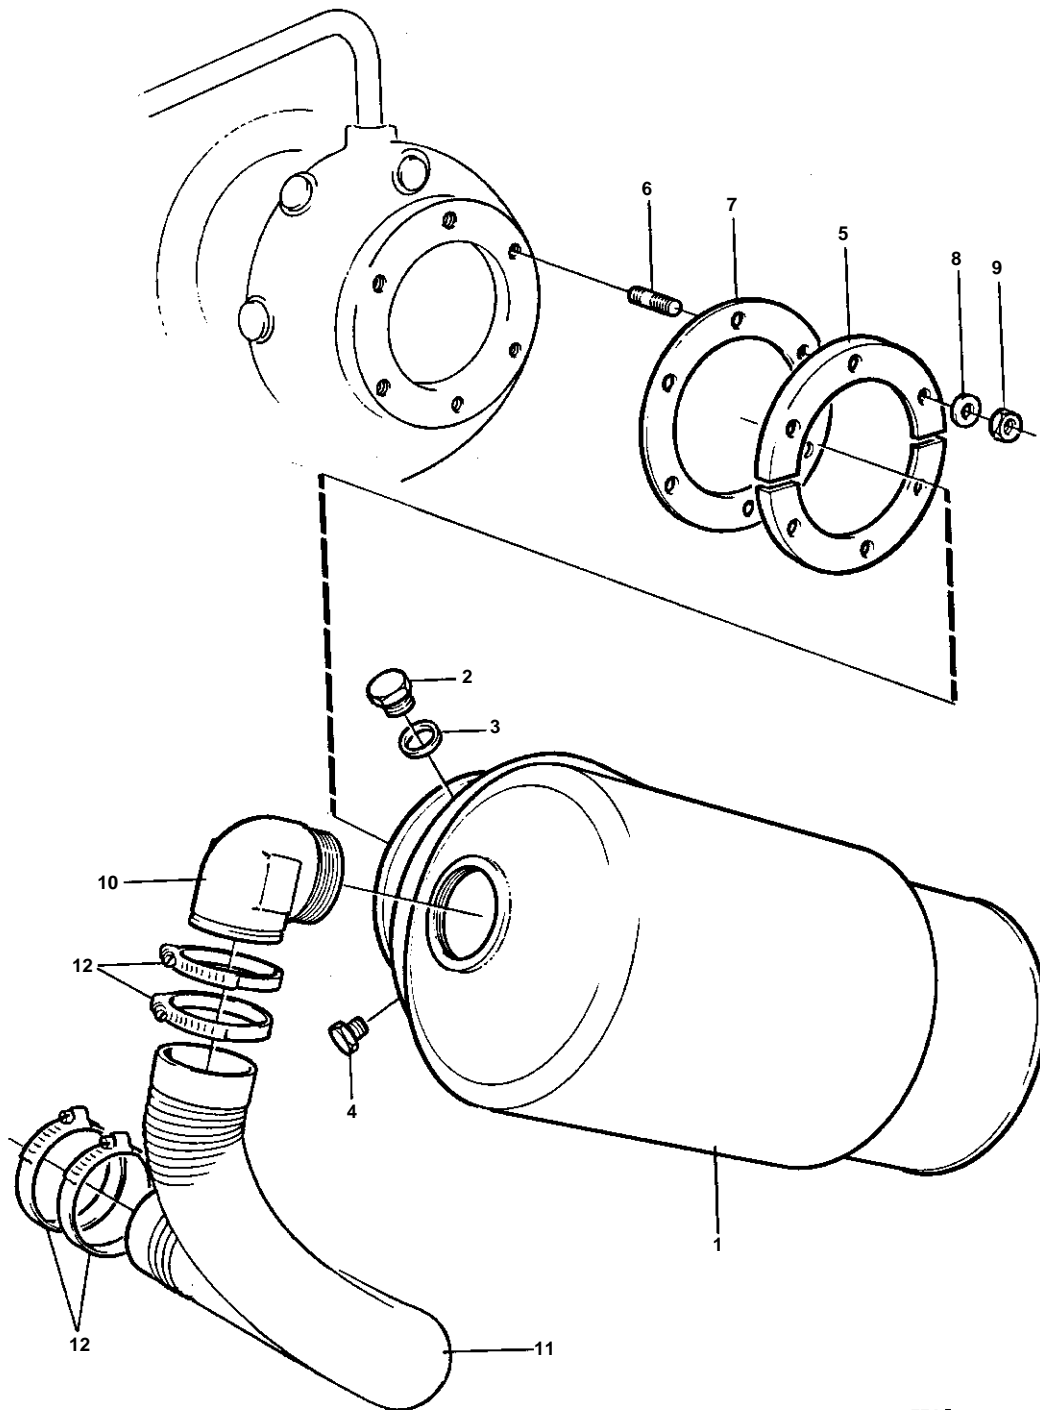

TAMD122C, TAMD122D

15749

TAMD122C, TAMD122D

REF	PART NO.	QTY	DESCRIPTION	NOTES
1	863349	1	Exhaust riser	
2	914392	1	Plug	
3	947626	1	Gasket	
4	479979	1	Plug	(191026)
5	863442	2	Flange	
6	479972	6	Stud	(924079)
7	863353	1	Gasket	
8	941908	6	Spring washer	
9	943927	6	Nut	
10	813644	1	Hose attachment	
11	343849	1	Radiator hose	
12	961672	4	Clamp	