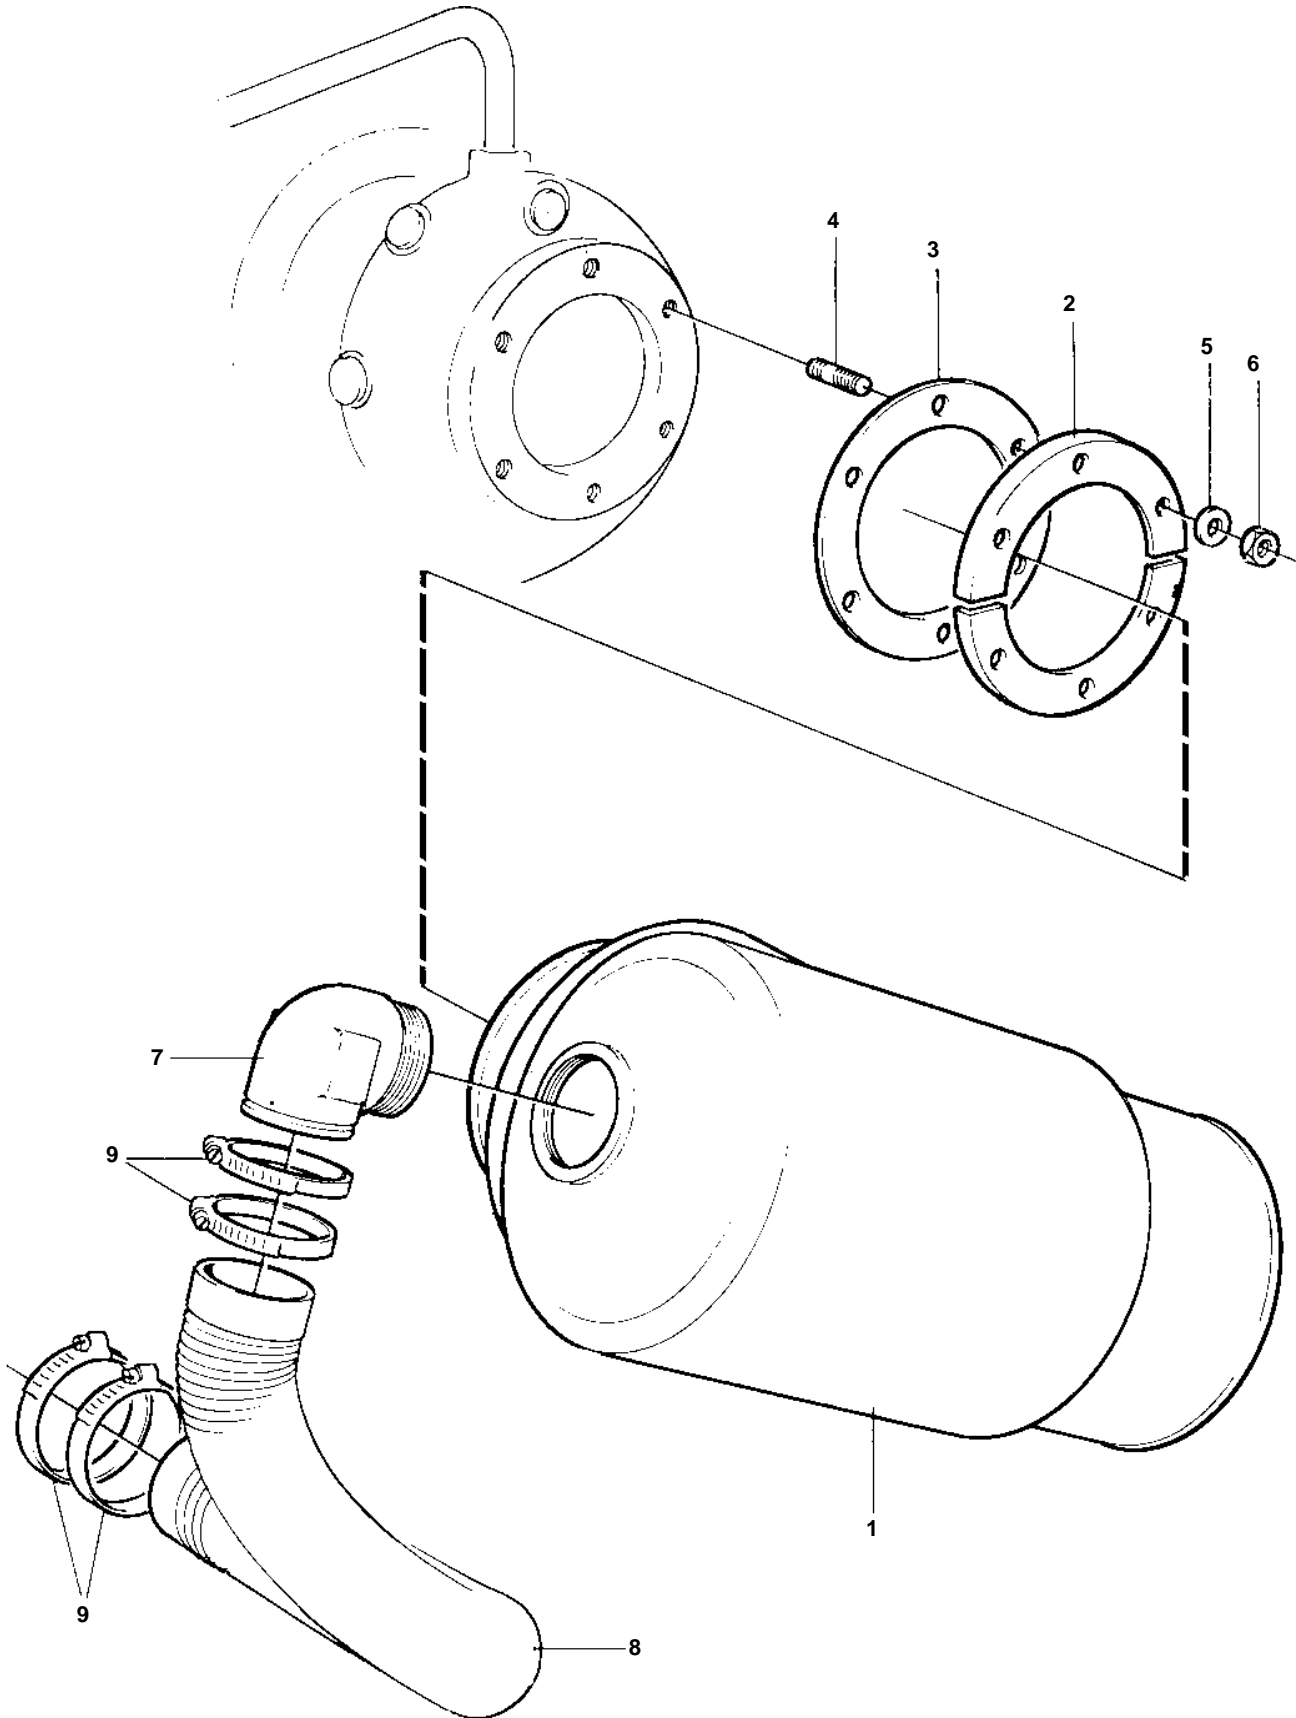

TMD121C, TAMD121C, TAMD121D, TAMD122C, TAMD122D

TMD121C, TAMD121C, TAMD121D, TAMD122C, TAMD122D

REF	PART NO.	QTY	DESCRIPTION
1	849810	1	Exhaust riser
2	862134	2	Flange
3	424626	1	Gasket
4	953259	6	Stud
5	942336	6	Spring washer
6	191894	6	Nut
7	813644	1	Hose attachment
8	343849	1	Radiator hose
9	961672	4	Clamp