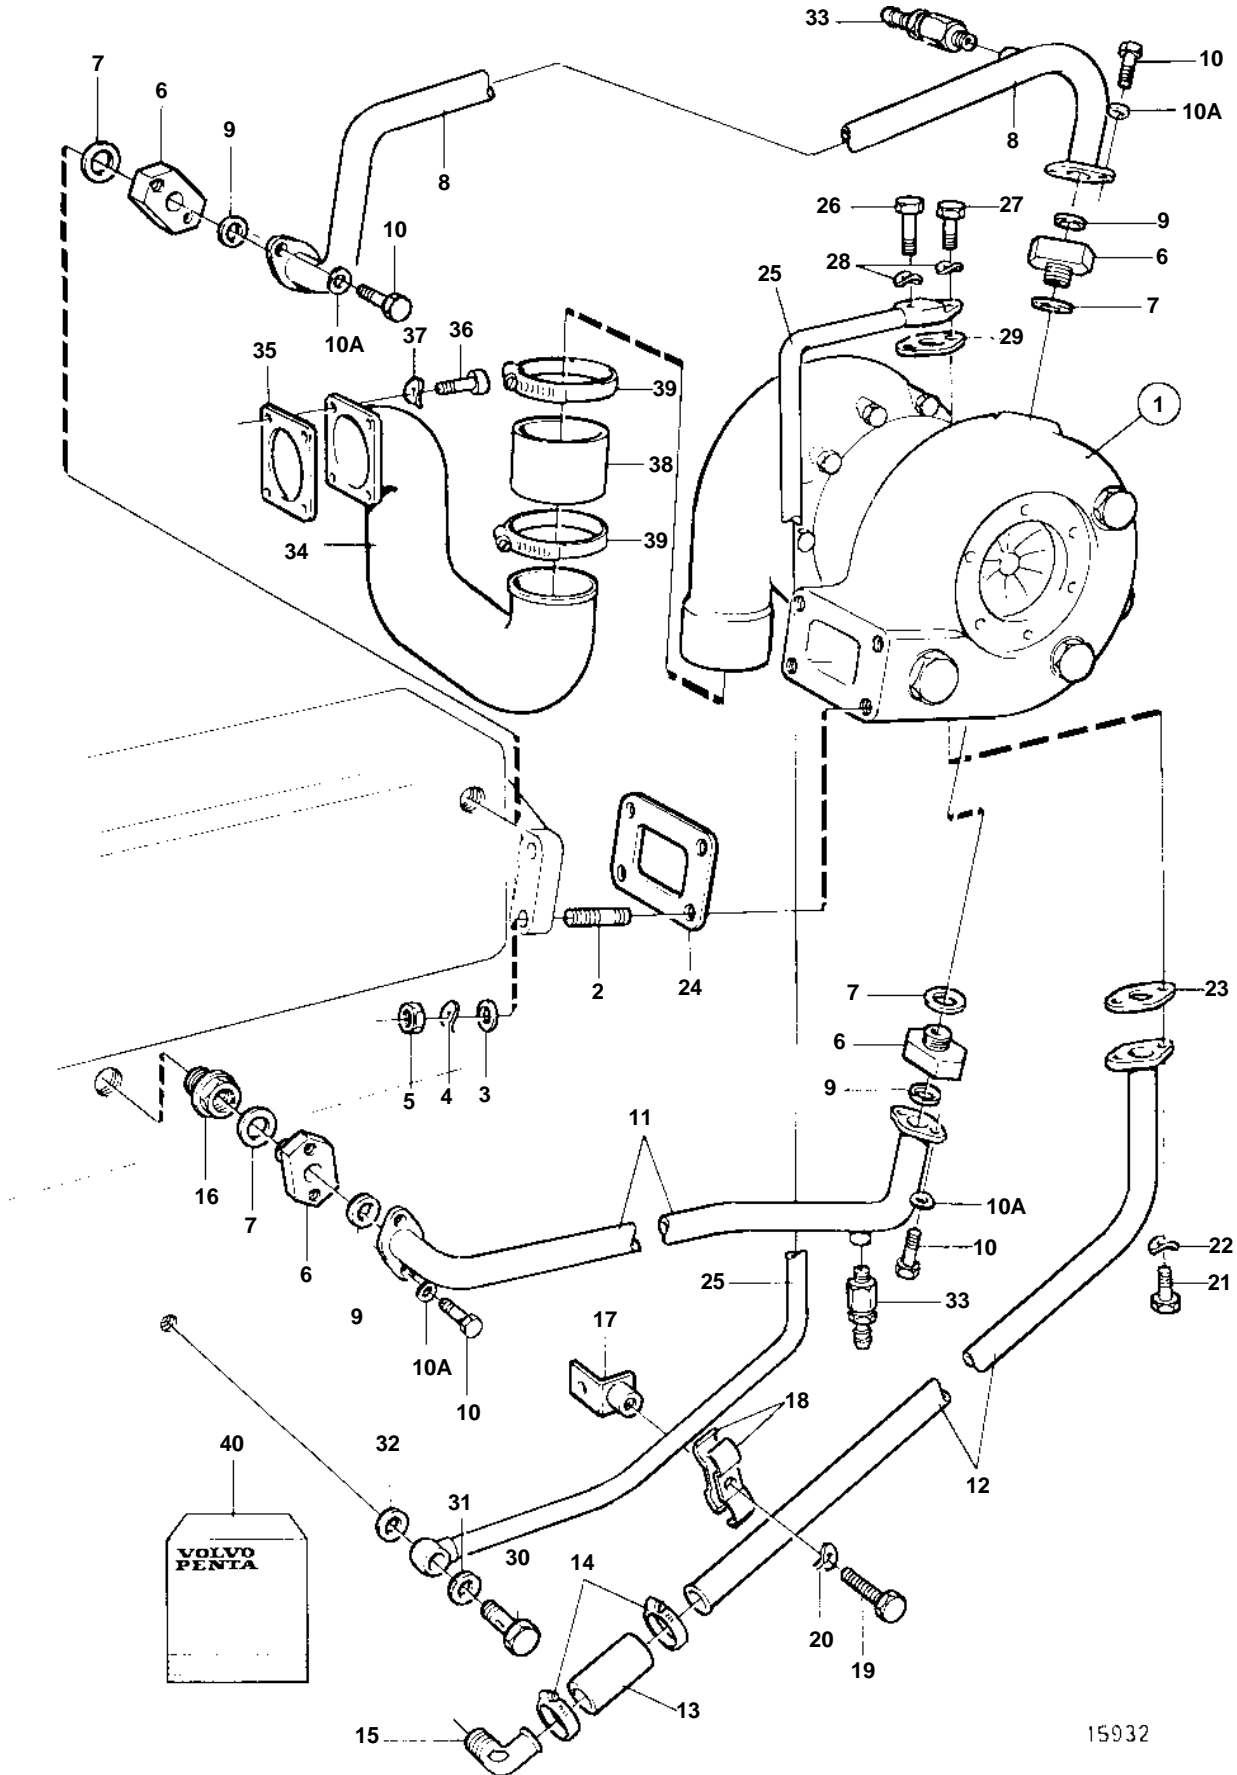

TMD121C

TMD121C

REF	PART NO.	QTY	DESCRIPTION	SEE SEC.	NOTES
1	846241	1	Turbo		
	3802018	1	Turbocharger, exch		Exchange unit
				2557	
2	945851	4	Stud		
3	940097	4	Washer		
4	942336	4	Spring washer		
5	191894	4	Nut		
6	847492	4	Nipple		
7	190957	4	Gasket		
8	848142	1	Tube		
9	831622	4	Gasket		
10	955271	8	Screw		
10A	941906	8	Spring washer		
11	848141	1	Tube		
12	822572	1	Tube		
13	466328	1	Rubber hose		
14	943474	2	Hose clamp		
15	479959	1	Elbow nipple		(468629)
16	823369	1	Plug		
17	822625	1	Bracket		
18	820851	2	Clamp		
19	955512	1	Screw		
20	941906	1	Spring washer		
21	940115	2	Screw		
22	942336	2	Spring washer		
23	1543360	1	Gasket		
24	470939	1	Gasket		
25	822571	1	Tube		
26	956585	1	Screw		L=32mm
27	956584	1	Screw		L=25mm
28	942336	2	Spring washer		
29	420641	1	Gasket		
30	942007	1	Hollow screw		
31	11998	1	Gasket		
32	942703	1	Gasket		
33	949918	2	Drain cock		
34	823704	1	Tube		
35	424619	1	Gasket		
36	956570	4	Screw		
37	941907	4	Spring washer		
38	470327	1	Hose		
39	1544731	2	Hose clamp		
40	876355	1	Gasket kit, turbo connect.		
	275946	1	Repair kit		