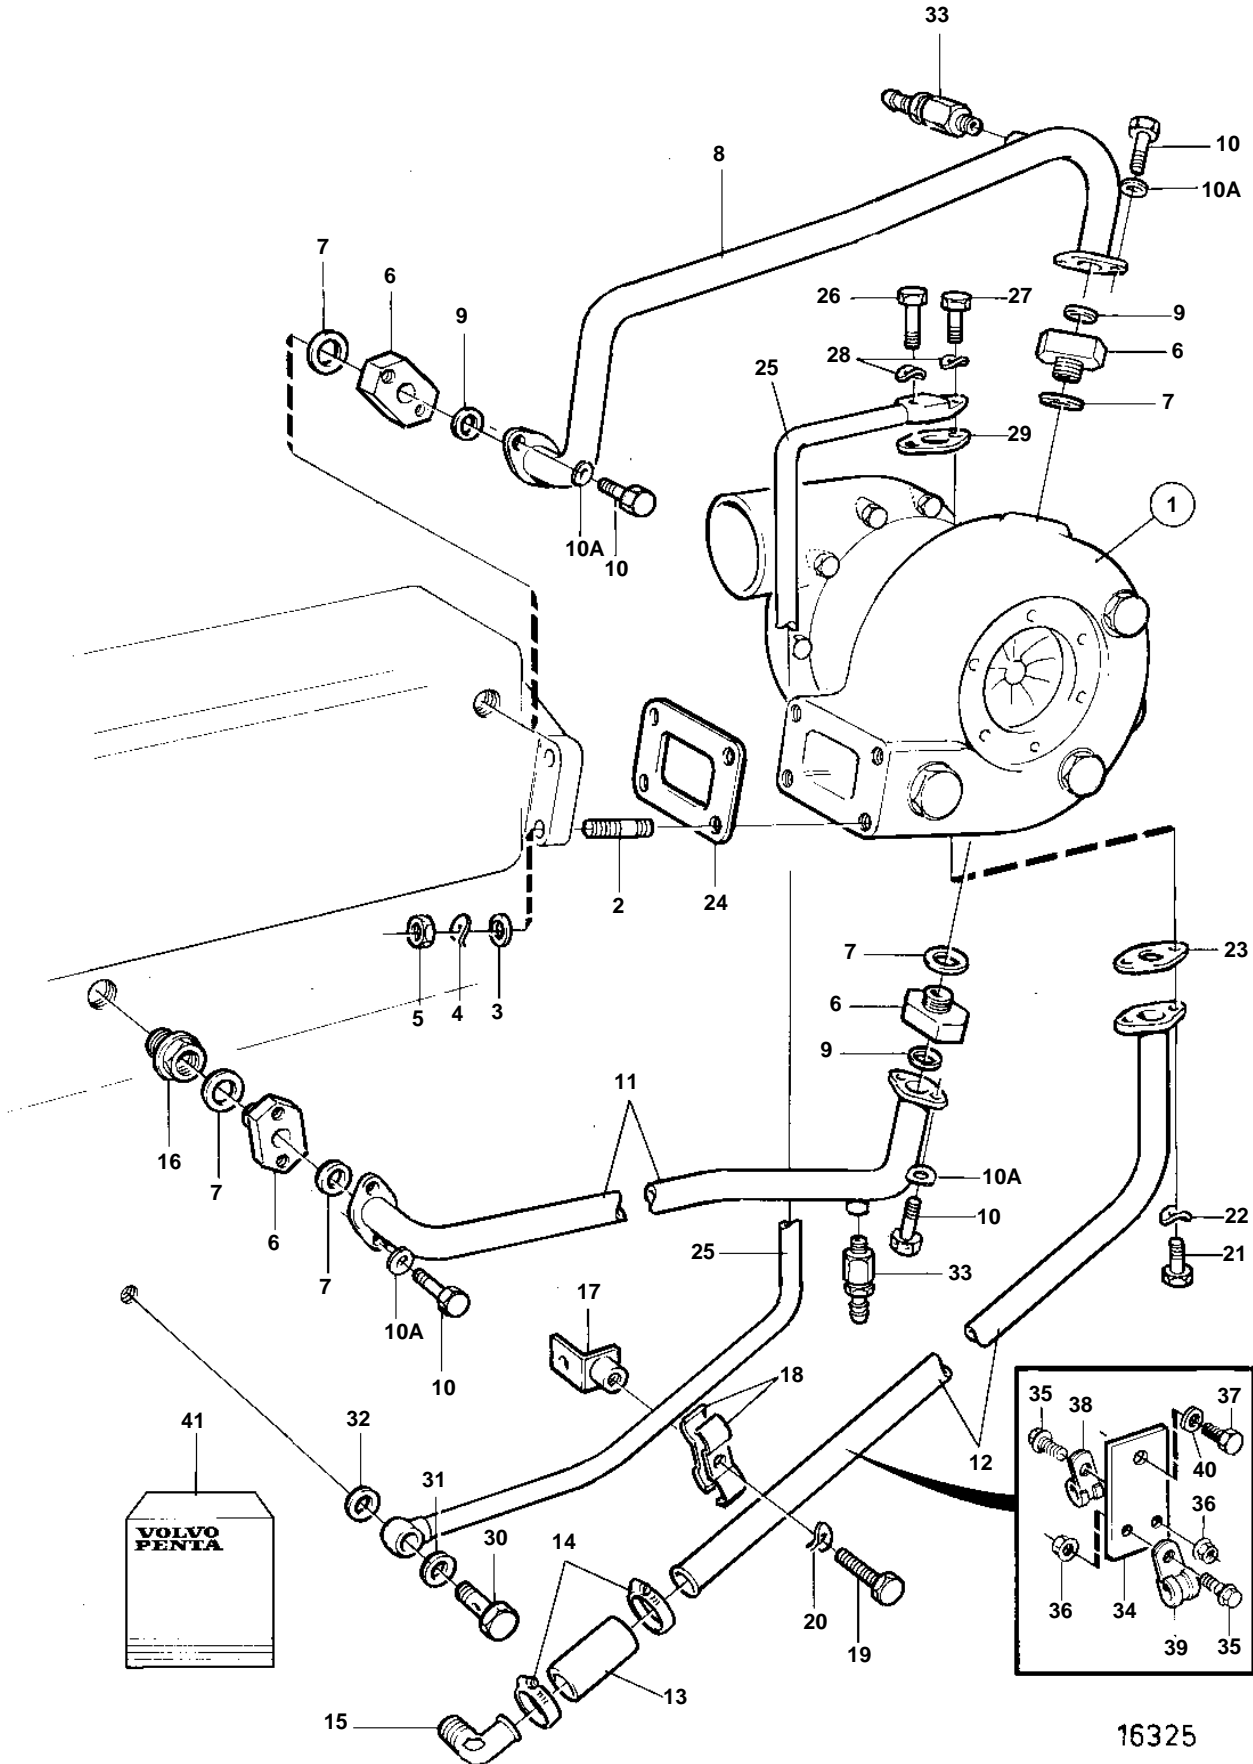

TAMD121C, TAMD121D, TAMD122C, TAMD122D

TAMD121C, TAMD121D, TAMD122C, TAMD122D

REF	PART NO.	QTY	DESCRIPTION	SEE SEC.	NOTES
1	849625	1	Turbocharger	2557	
2	945851	4	Stud		
3	940097	4	Washer		
4	942336	4	Spring washer		
5	191894	4	Nut		
6	847492	4	Nipple		
7	190957	4	Gasket		
8	848142	1	Tube		
9	831622	4	Gasket		
10	955271	8	Screw		
10A	941906	8	Spring washer		
11	848141	1	Tube		
12	863878	1	Oil return pipe		
13	466328	1	Rubber hose		
14	943474	2	Hose clamp		
15	479959	1	Elbow nipple		(468629)
16	823369	1	Plug		
21	940115	2	Screw		
22	942336	2	Spring washer		
23	1543360	1	Gasket		
24	470939	1	Gasket		
25	863883	1	Oil feed pipe		
26	956585	1	Screw		L=32mm
27	956584	1	Screw		L=25mm
28	942336	2	Spring washer		
29	420641	1	Gasket		
30	942007	1	Hollow screw		
31	11998	1	Gasket		
32	942703	1	Gasket		
33	949918	2	Drain cock		
34	863917	1	Bracket		
35	946544	2	Flange screw		
36	945407	2	Flange nut		
37	955588	1	Screw		
38	952632	1	Clamp		
39	952627	1	Clamp		
40	941912	1	Spring washer		
41	876355	1	Gasket kit		
	275946	1	Repair kit		