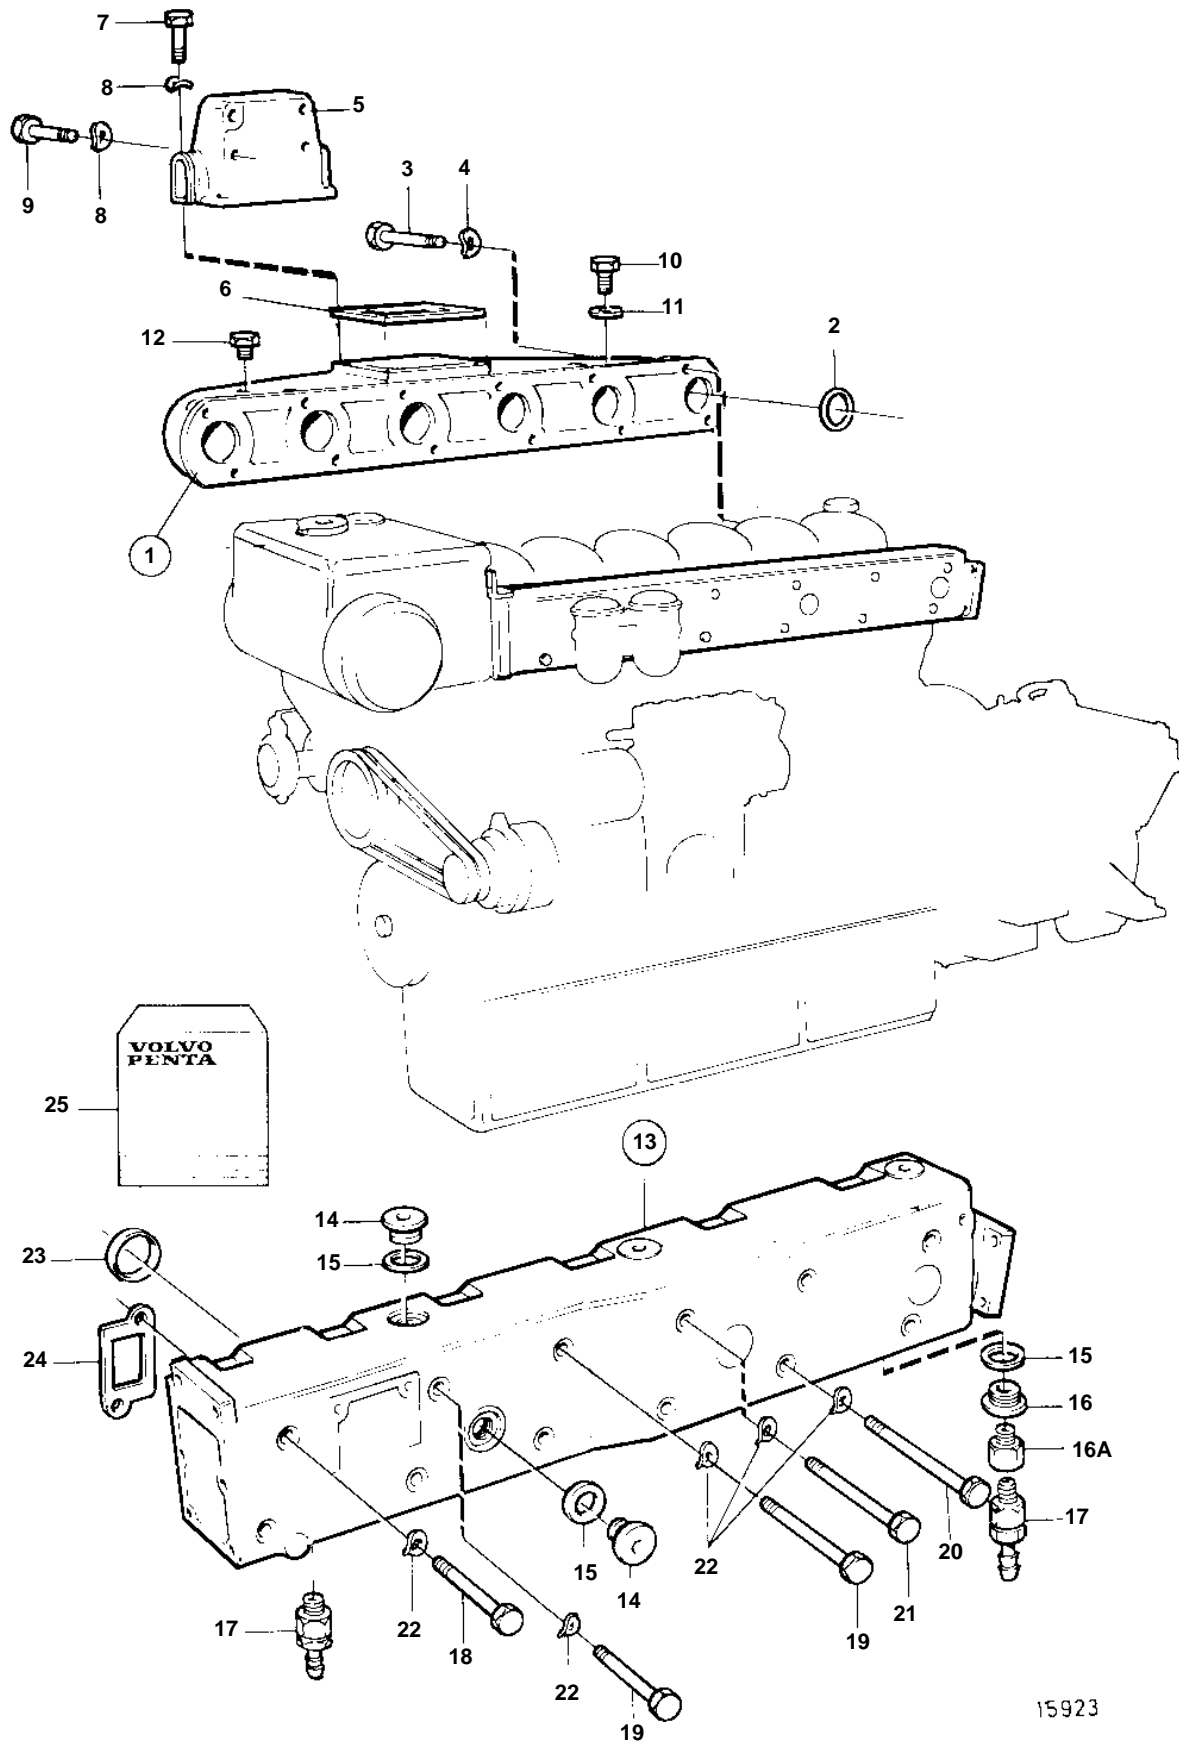

TAMD121C, TAMD121D, TAMD122C, TAMD122D

15923

TAMD121C, TAMD121D, TAMD122C, TAMD122D

REF	PART NO.	QTY	DESCRIPTION	NOTES
1	468988	1	Inlet pipe	
2	469830	6	Rubber ring	
3	955530	4	Screw	L=83mm
	955533	4	Screw	L=102mm
	940161	1	Screw	L=45mm
	940136	1	Screw	L=64mm
	945749	2	Screw	L=190mm. For aftercooler.
4	941907	12	Spring washer	
	966674	2	Washer	FOR SCREW 945749
5	845594	1	Housing	
6	862589	1	Gasket	
7	956570	4	Screw	
8	941907	6	Spring washer	
9	955531	2	Screw	
10	942624	1	Screw	
11	947620	1	Gasket	
12	479979	1	Plug	Without smoke eliminator.
13	836841	1	Exhaust pipe	REPLACED BY 3825359
	3825359	1	Exhaust pipe	
14	467367	12	· Plug	
15	469328	12	· Gasket	
16	821335	1	· Plug	FOR 3825359
16A	479954	1	Nipple	
17	949918	2	Drain cock	
18	959797	4	Screw	L=140mm
19	941251	2	Screw	L=159mm
	959800	1	Screw	L=178mm. When jacketed fuel pipes are installed.
20	941252	5	Screw	L=171mm
21	102040	1	Screw	L=190mm
22	942336	12	Spring washer	
23	822575	6	Sealing ring	
24	470534	6	Gasket	
25	876404	1	Gasket kit	For induction manifold.
	876193	1	Gasket kit	For exhaust manifold.