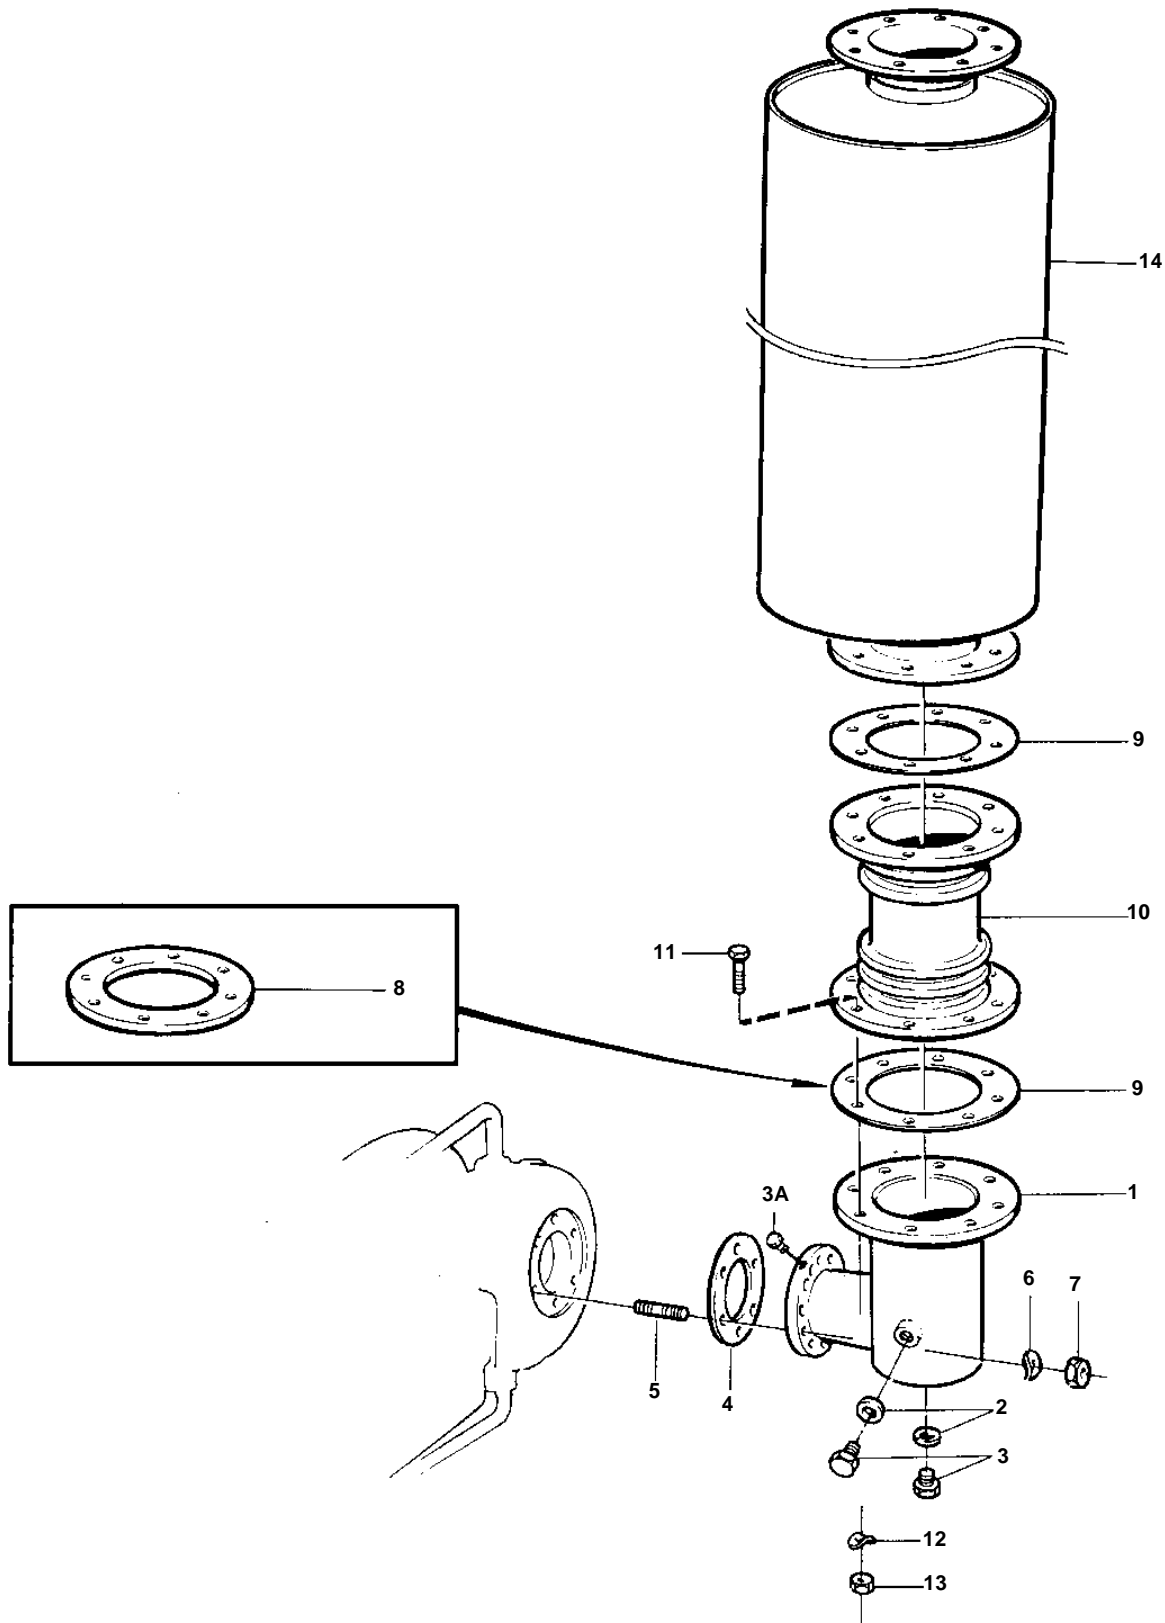

TAMD122C, TAMD122D

15943

TAMD122C, TAMD122D

| REF | PART NO. | QTY | DESCRIPTION | NOTES |
|-----|----------|-----|---------------|----------|
| 1 | 849134 | 1 | Exhaust riser | |
| 2 | 947626 | 2 | Gasket | |
| 3 | 914392 | 2 | Plug | |
| 3A | 479979 | 1 | Plug, flange | (191026) |
| 4 | 863353 | 1 | Gasket | |
| 5 | 479972 | 6 | Stud | |
| 6 | 941908 | 6 | Spring washer | |
| 7 | 943927 | 6 | Nut | |
| 8 | 849981 | X | Weld flange | |
| 9 | 862950 | X | Gasket | |
| 10 | 863737 | 1 | Compensator | |
| 11 | 955366 | 16 | Screw | |
| 12 | 941912 | 16 | Spring washer | |
| 13 | 955785 | 16 | Nut | |
| 14 | 849832 | 1 | Muffler | |