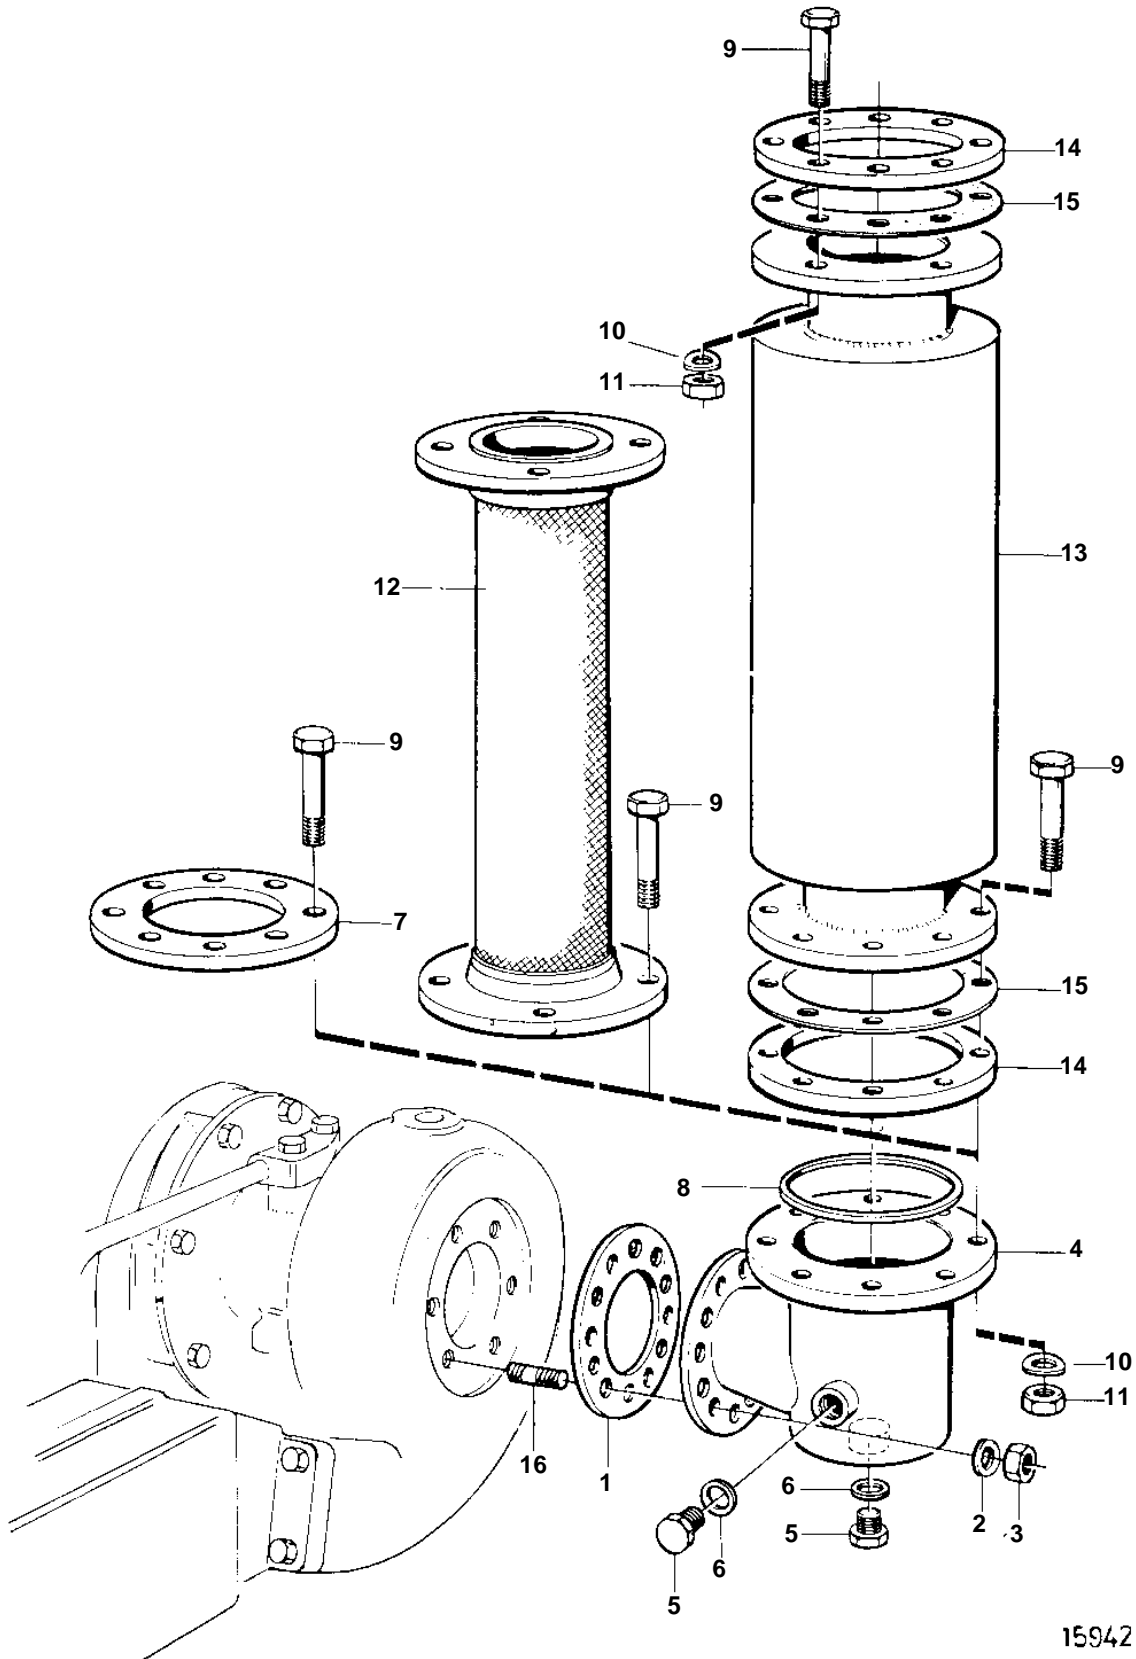

TMD121C, TAMD121C, TAMD121D, TAMD122C, TAMD122D

15942

TMD121C, TAMD121C, TAMD121D, TAMD122C, TAMD122D

REF	PART NO.	QTY	DESCRIPTION		NOTES
1	424626	1	Gasket		
2	942336	6	Spring washer		
3	191894	6	Nut		
4	842423	1	Exhaust riser		
5	914392	2	Plug		
6	947626	2	Gasket		
7	836887	1	Flange		O.D=265mm, TH=14mm
8	862593	1	Gasket		
9	955366	16	Screw		
10	941912	16	Spring washer		
11	955785	16	Nut		
12	836880	1	Hose		L=590mm
13	837224	1	Muffler	SO	
14		2	Weld flange		O.D=279mm, TH=12mm
15	862976	2	Gasket		
16	953259	6	Stud		