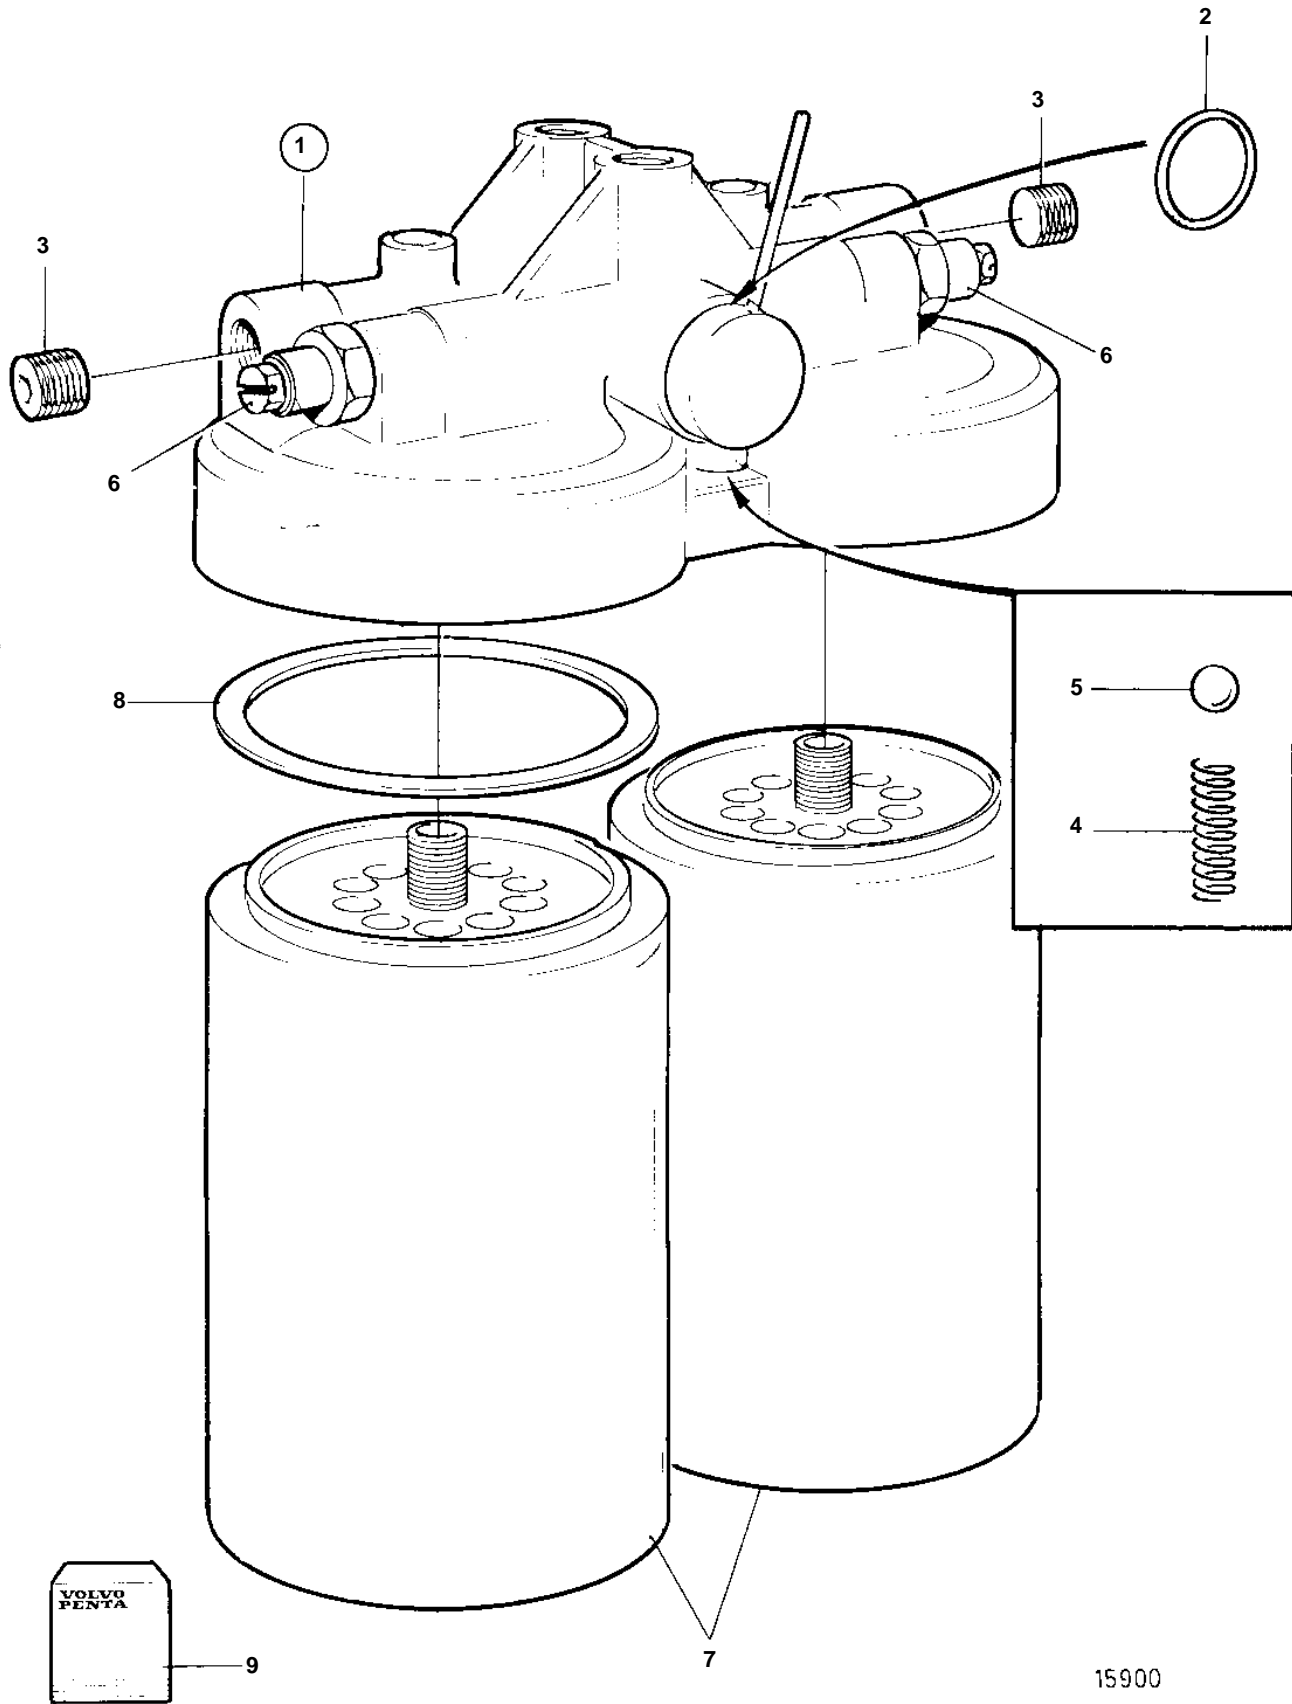

COMMON

COMMON

REF	PART NO.	QTY	DESCRIPTION
1	864399	1	Fuel cleaner
2		1	· O-ring
3	968062	2	· Plug
4		1	· Compression spring
5		1	· Ball
6		2	· Bleeder screw
7	864315	2	Fuel filter
8		2	· Gasket
9	876187	1	Repair kit
	876194	1	Screw kit