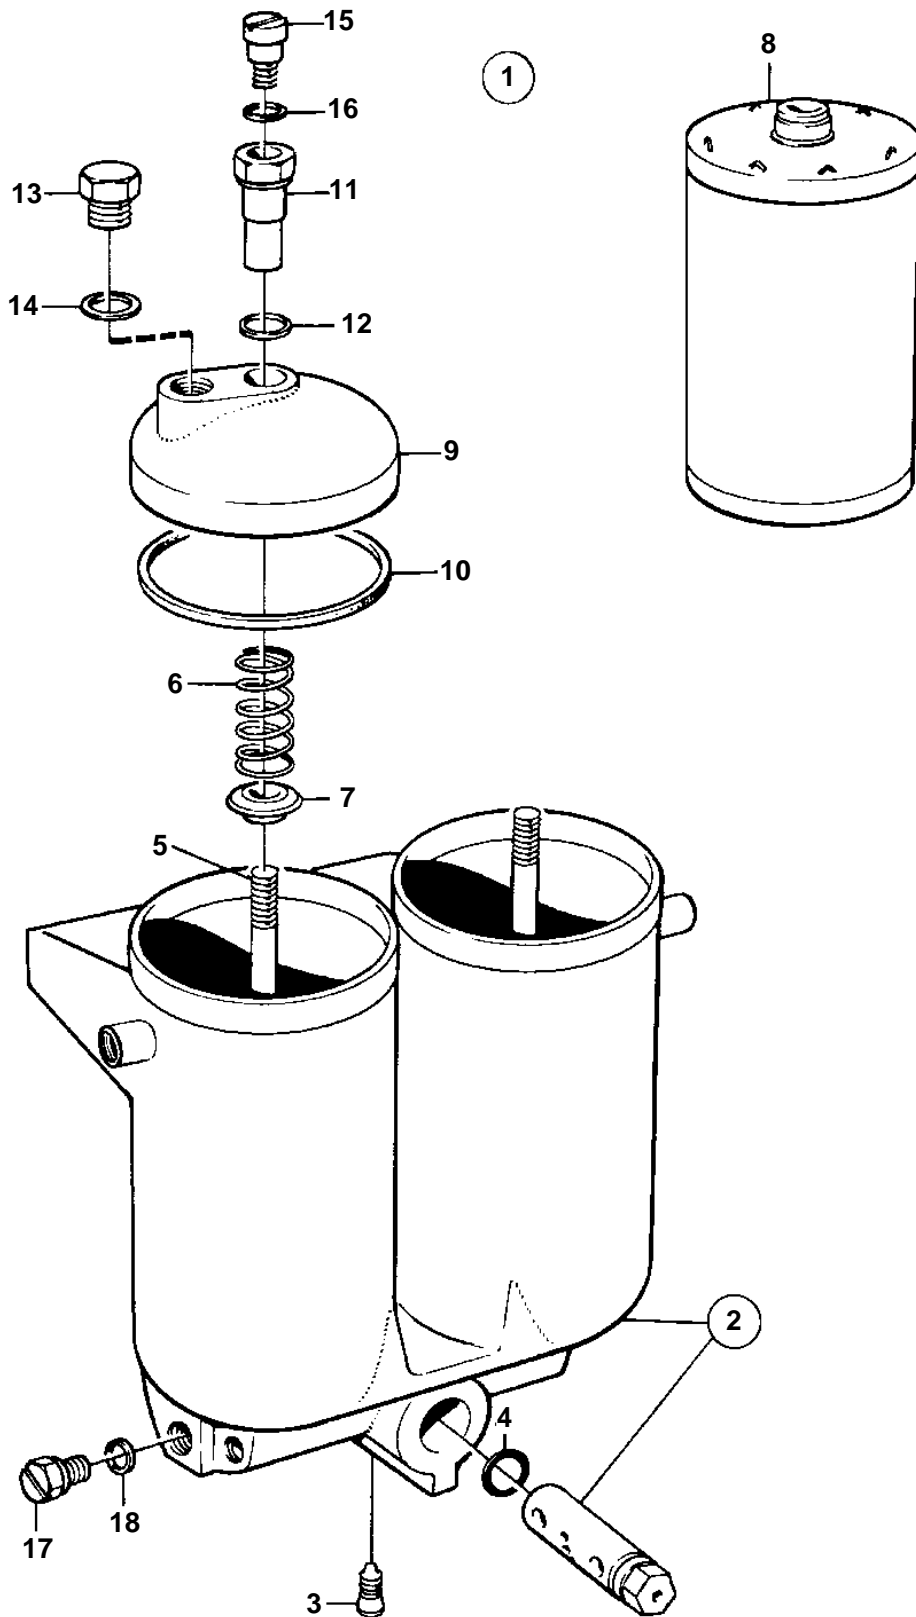

COMMON

COMMON

REF	PART NO.	QTY	DESCRIPTION	NOTES
1	243405	1	Fuel filter	
2			Housing	
	914517	1	Lock ring	
		1	Spring	
3		1	· Screw	
4	960172	1	· O-ring	
5	25528	2	· Screw	
6	843829	2	· Spring	
7	25529	2	· Washer	
8	243619	2	· Filter insert	
9	233397	2	· Cover	
10	191155	2	· Gasket	
11	843833	2	· Nipple	
12	969011	2	· Gasket	
13	233986	2	· Fitting	
14	18840	2	· Gasket	
15	843834	2	· Screw	
16	190990	2	· Gasket	
17	837735	2	· Plug	LATE TYPE
18	18836	2	· Gasket	LATE TYPE