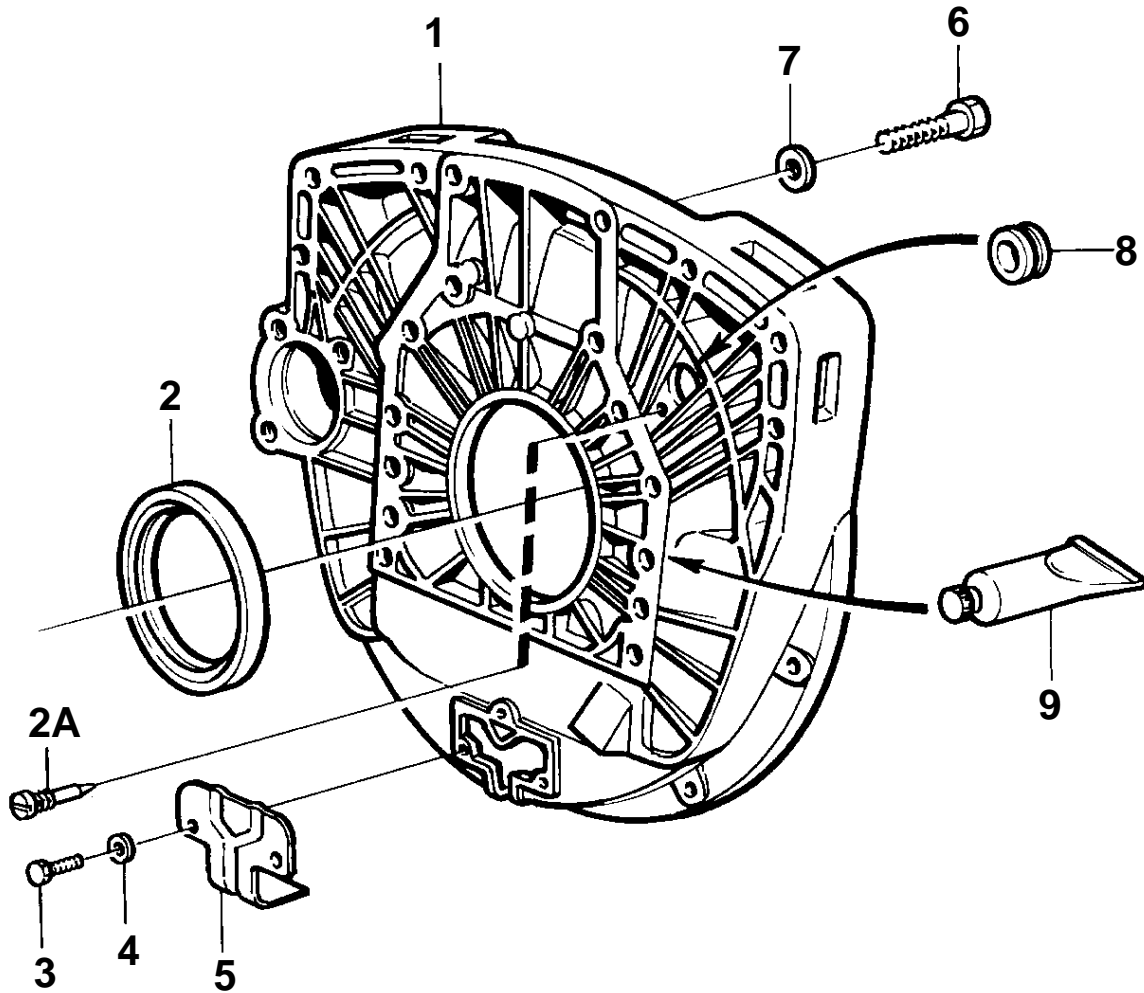

TAMD122D

10590

TAMD122D

REF	PART NO.	QTY	DESCRIPTION	NOTES
1	863813	1	Flywheel housing	
2	3825164	1	Sealing ring	
2A	4772141	1	Turn signal	OP
3	940100	2	Screw	
4	941906	2	Spring washer	
5		1	Breather cap	
6	955580	8	Screw	L=57mm
	955582	2	Screw	L=70mm
	955587	2	Screw	L=102mm
7	941911	12	Spring washer	
8	61822	1	Rubber plug	
9	1161231	X	Sealant	304ml
	1161277	X	Sealant	10g