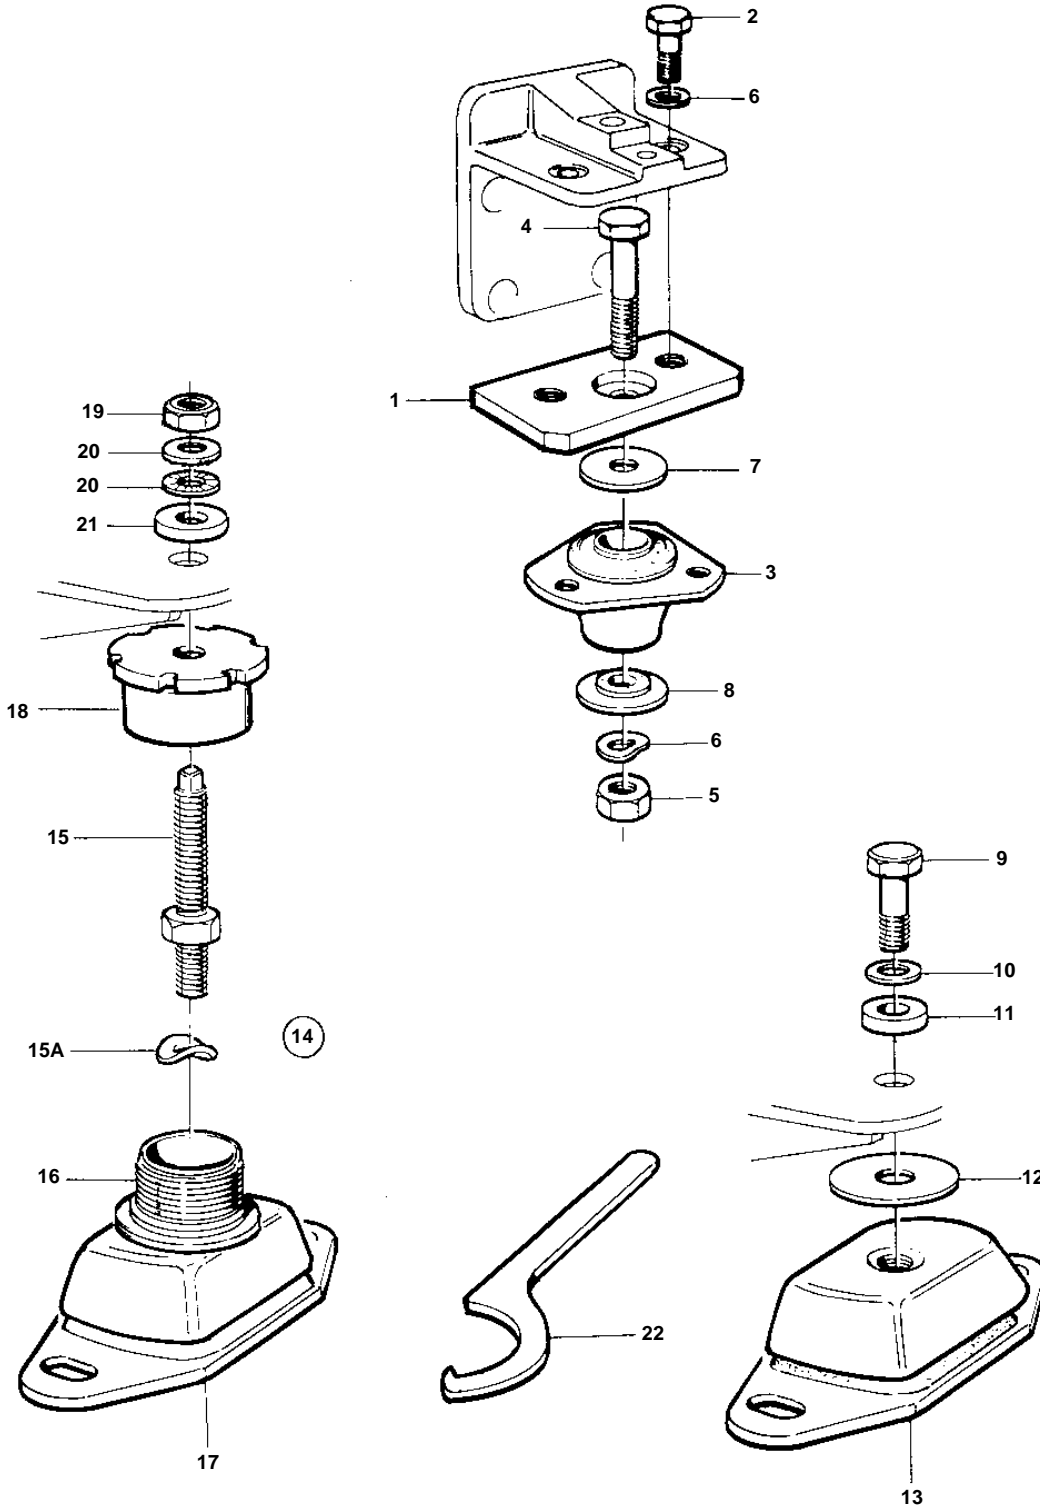

COMMON

15808

COMMON

REF	PART NO.	QTY	DESCRIPTION	NOTES
1	824374	4	Intermediate plate	
2	955589	8	Screw	
3	836961	4	Rubber element	
4	959827	4	Screw	
5	955829	4	Nut	
6	941912	12	Spring washer	
7	836325	4	Washer	
8	862066	4	Washer	
9	955390	4	Screw	
10	941914	4	Spring washer	
11	863273	4	Washer	
12	849953	X	Spacer	
	849954	X	Spacer	
	849955	X	Spacer	
13	862348	4	Rubber element	
14	876258	1	Rubber element kit	
15		4	· Adjuster screw	
15A	941914	4	· Spring washer	
16	863872	4	· Adjusting sleeve	
17	862348	4	· Rubber element	
18	863873	4	Adjusting sleeve	I.K 876606
19	955786	4	Nut	
20	847766	8	Lock washer	
21	955903	4	Washer	
22	885017	1	Hook spanner	