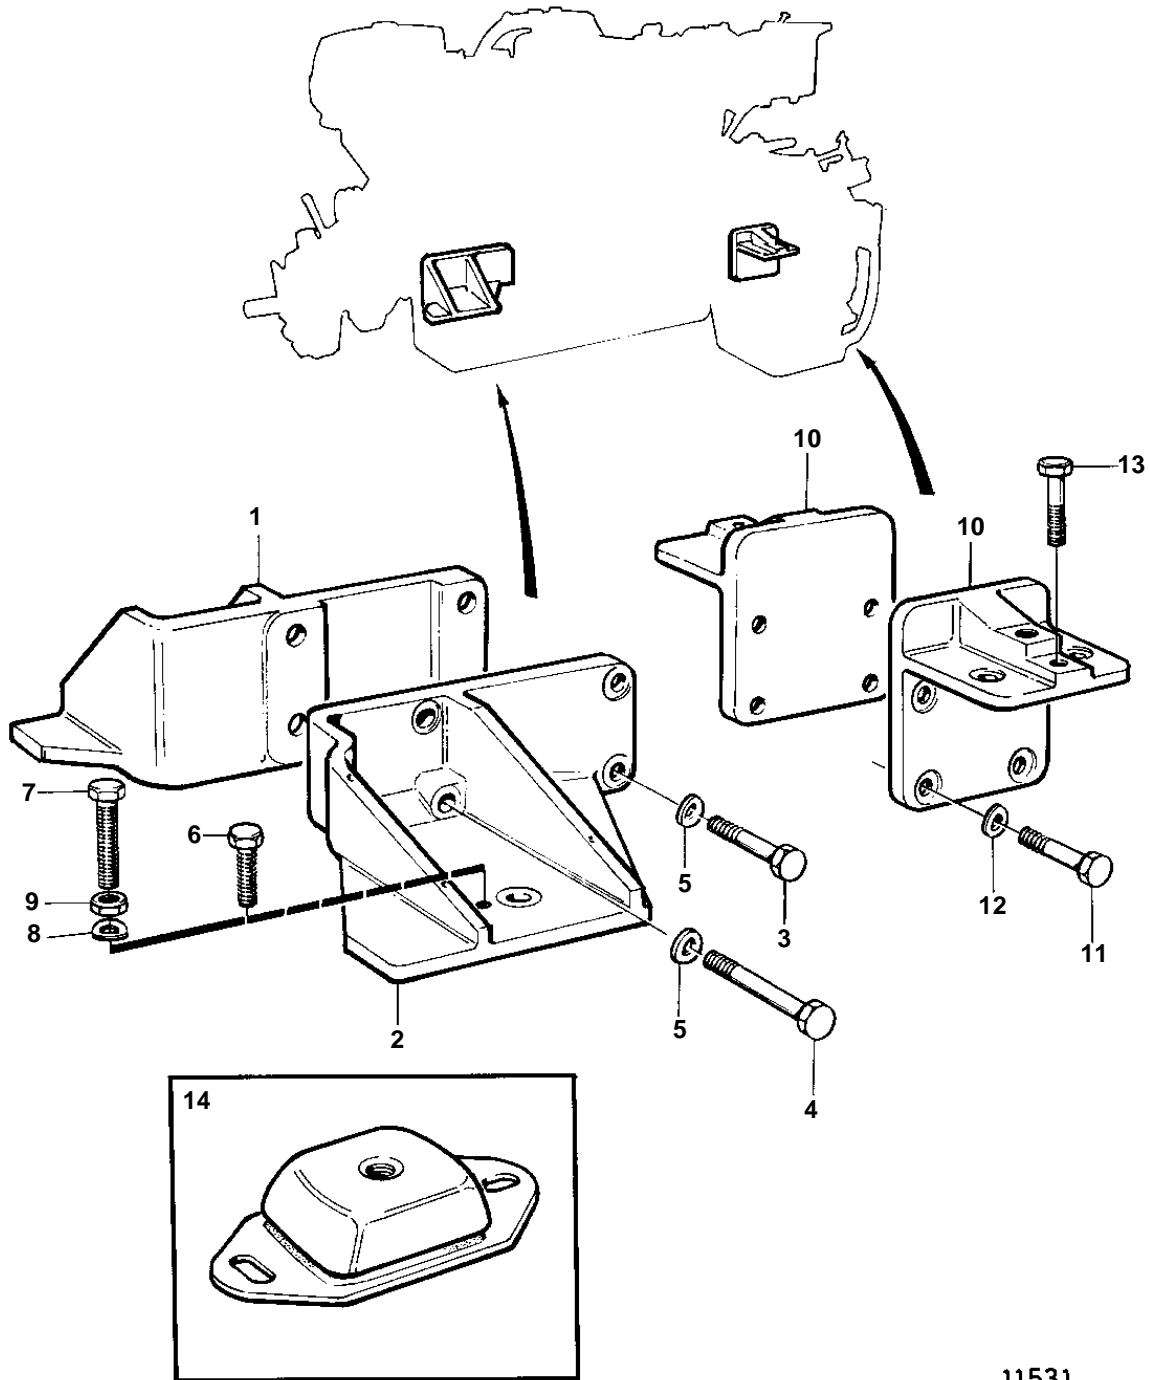

TAMD122C, TAMD122D

11531

TAMD122C, TAMD122D

REF	PART NO.	QTY	DESCRIPTION	SEE SEC.	NOTES
1	862473	1	Bracket	SO	SB. Used in combination with MG5111 A.
2	862474	1	Bracket	SO	P. Used in combination with MG5111 A.
3	955577	6	Screw		L=38mm
4	955580	2	Screw		L=55mm
5	941911	8	Spring washer		
6	970971	2	Screw		
7	977987	2	Adjuster screw		
8	940280	2	Spring washer		
9	971072	2	Nut		
10	821685	2	Engine bracket		
11	960737	8	Screw		
12	940280	8	Spring washer		
13	955591	2	Screw		
14		X	Rubber element	1487	