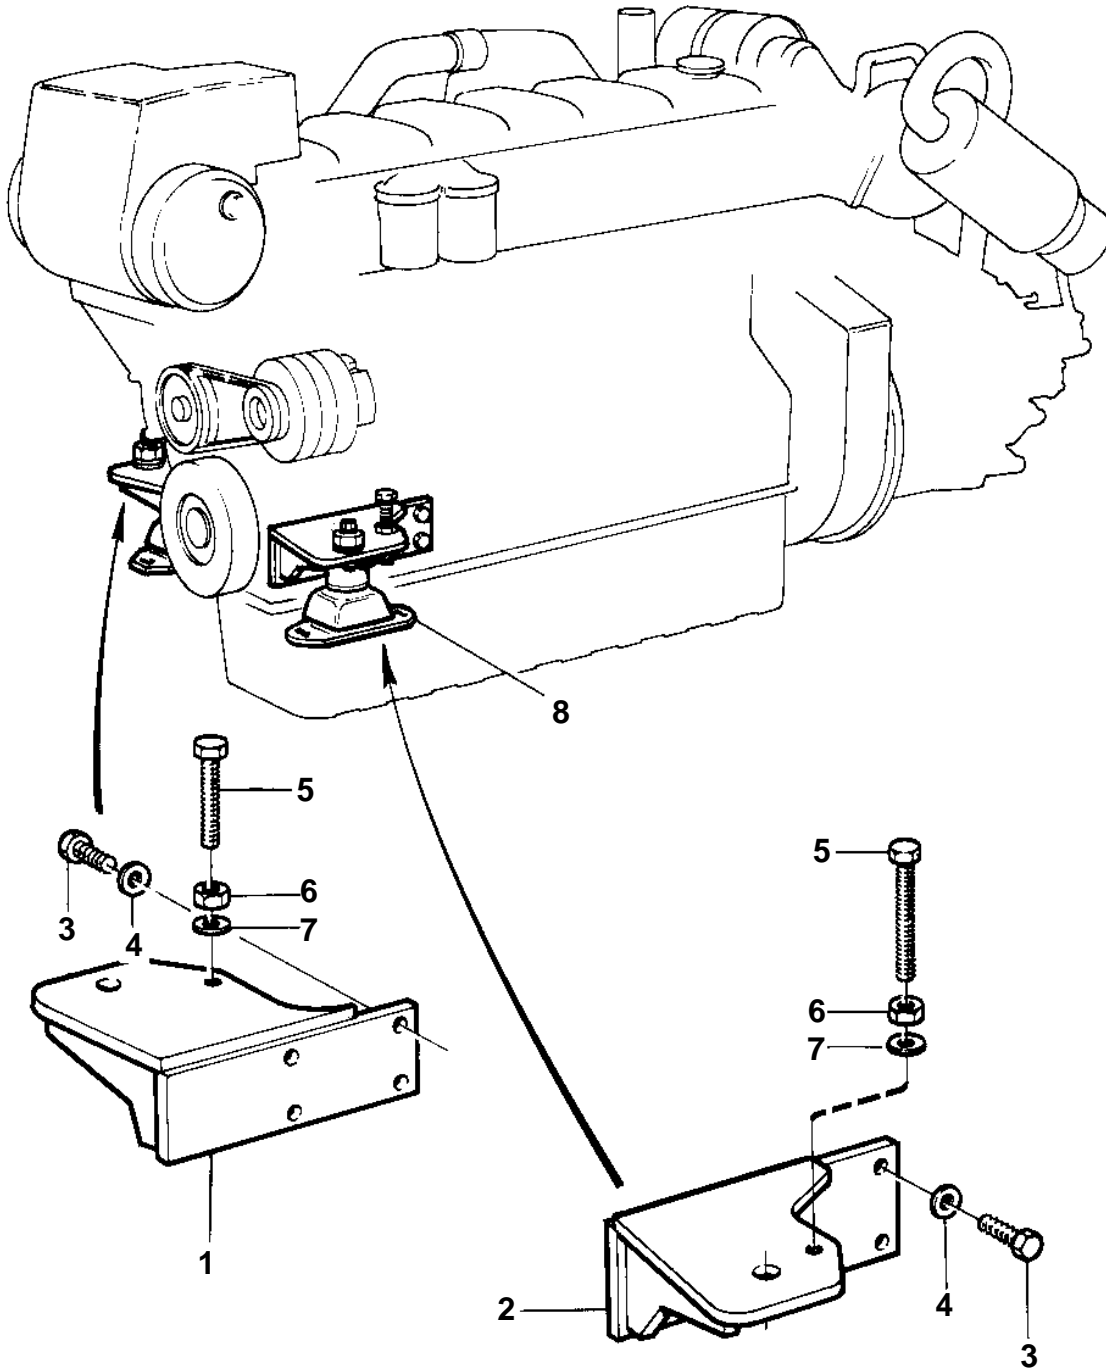

TMD121C, TAMD121C, TAMD121D

TMD121C, TAMD121C, TAMD121D

REF	PART NO.	QTY	DESCRIPTION		NOTES
1	863712	1	Bracket	SO	Used in combination with IRM 310A, 311A.
2	863929	1	Bracket		Used in combination with IRM 310A, 311A.
3	955577	8	Screw		
4	941911	8	Spring washer		
5	977987	2	Adjuster screw		
6	971072	2	Nut		
7	940280	2	Spring washer		
8		X	Rubber element		