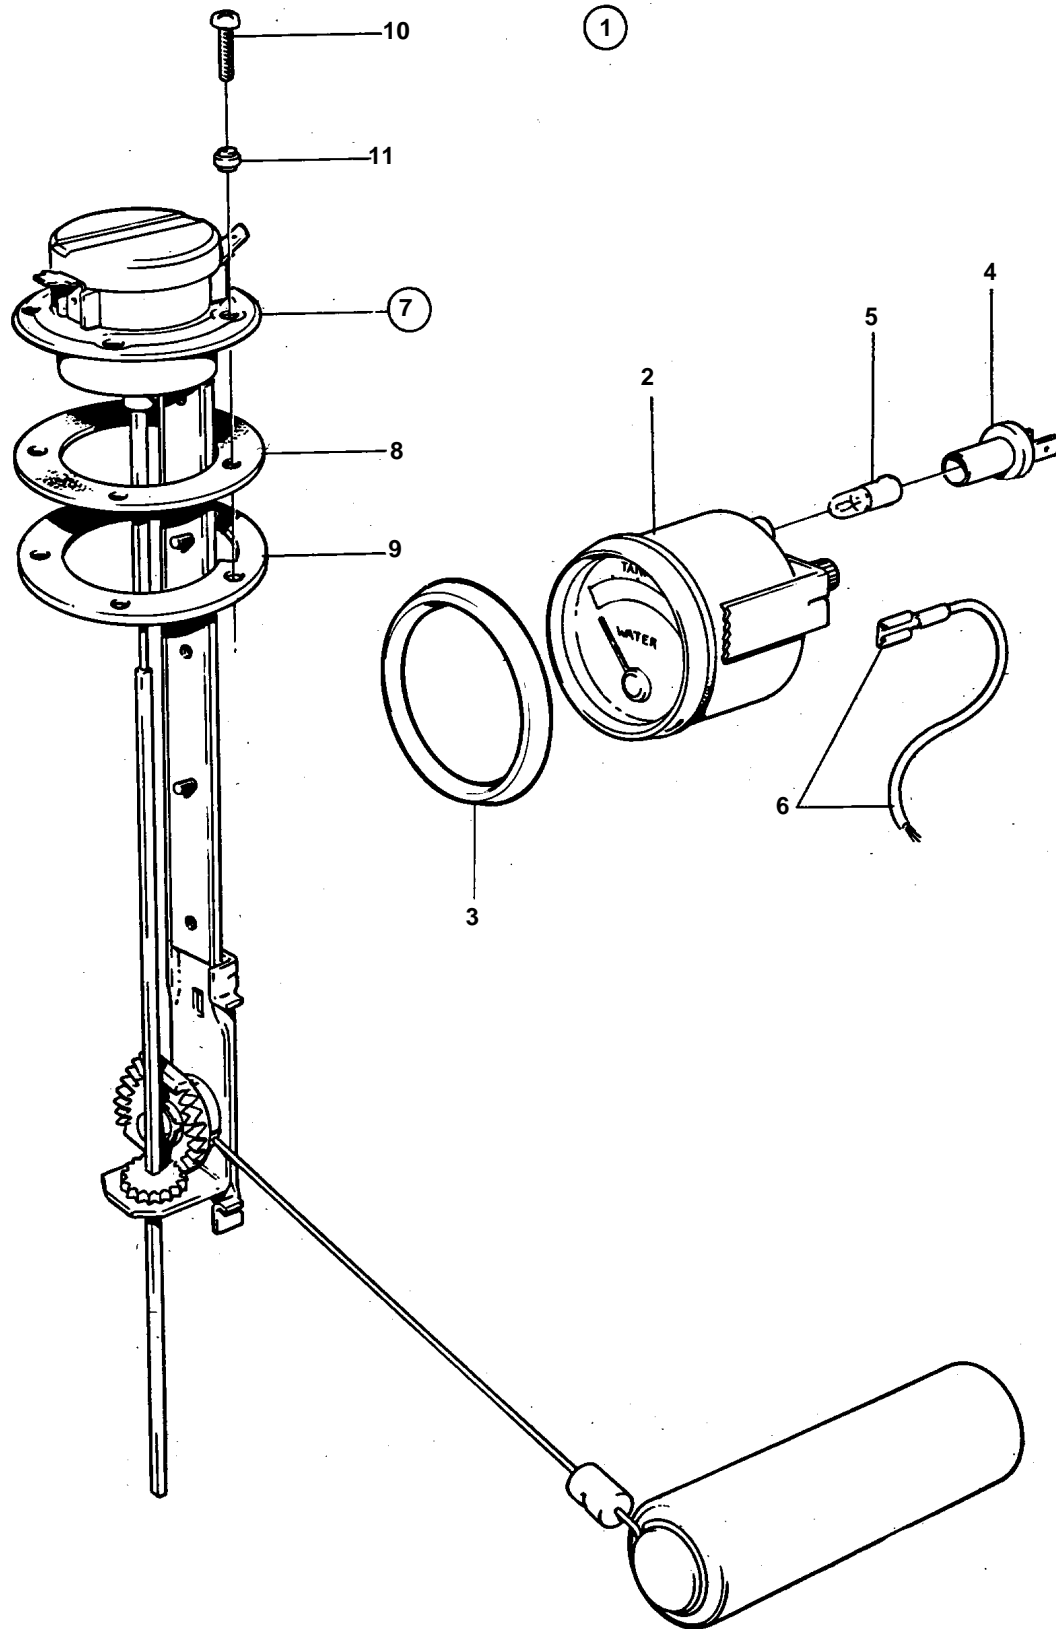

COMMON

COMMON

REF	PART NO.	QTY	DESCRIPTION	SEE SEC.	NOTES
1		1	Fuel gauge kit		24V
2	863941	1	• Fuel gauge		
3	858643	1	• Front ring		
4	808175	1	• Bulb socket		
5	182059	1	• Bulb		
6		X	• Cables and terminals	124	
7	837999	1	• Tank sensor		
8	89865	1	• • Gasket		
9	834480	1	• • Flange		
10	956078	4	• • Screw		
	956081	1	• • Screw		
11	834481	5	• • Gasket		