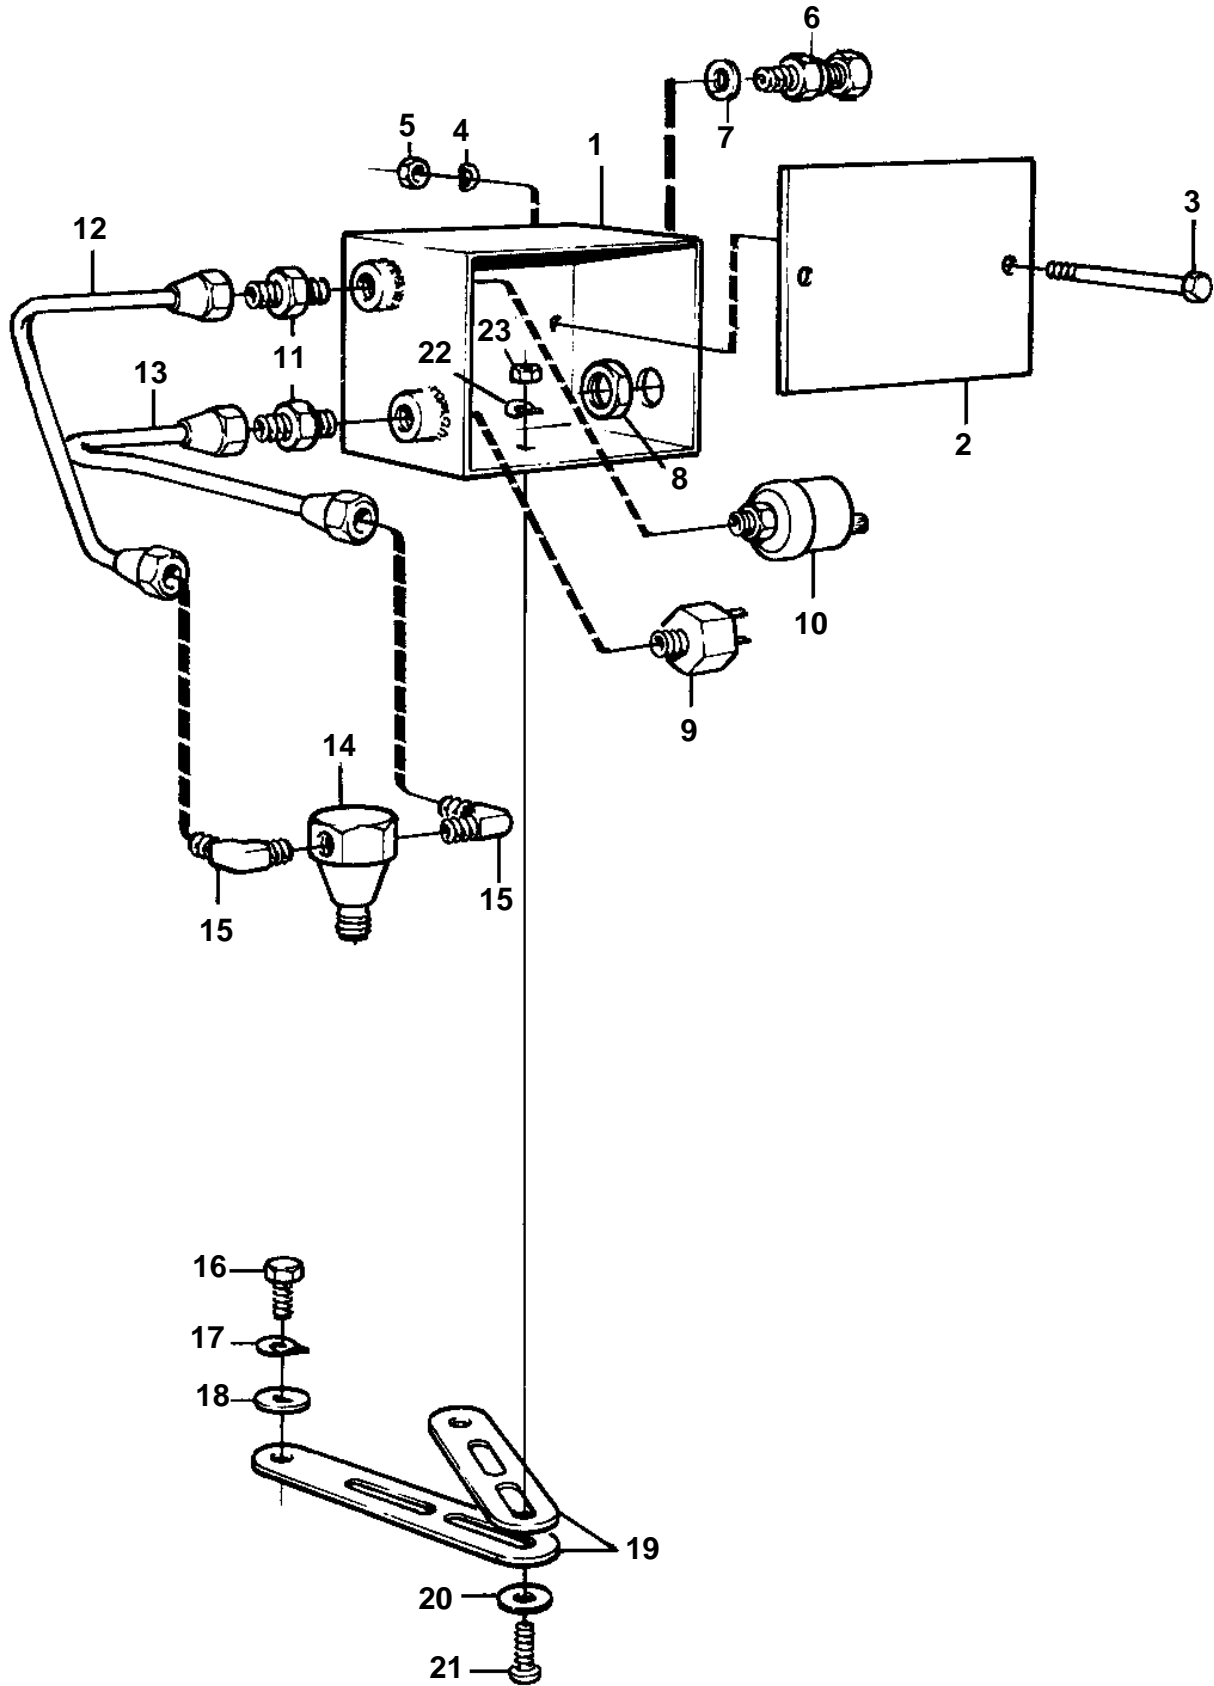

TMD121C, TAMD121C, TAMD121D, TAMD122C, TAMD122D

16080

TMD121C, TAMD121C, TAMD121D, TAMD122C, TAMD122D

REF	PART NO.	QTY	DESCRIPTION	NOTES
1	843224	1	Box	
2	843225	1	Cover	
3	963205	2	Screw	
4	941906	2	Spring washer	
5	945407	2	Flange nut	
6	822327	1	Cable union	
7	957185	1	Gasket	
8	880243	1	Nut	
9	864285	1	Pressure monitor	REPL BY 873526 + 873601
10	866840	1	Pressure sensor	
11	954335	1	Fitting	
12		1	Tube	
13	845645	1	Tube	
14	942490	1	T-nipple	
15	954342	3	Elbow union	
16	955535	2	Screw	
17	942336	2	Spring washer	
18	940097	2	Washer	
19	965541	4	Bracket	
20	960139	4	Washer	
21	955272	2	Screw	
22	941906	2	Spring washer	
23	955781	2	Nut	