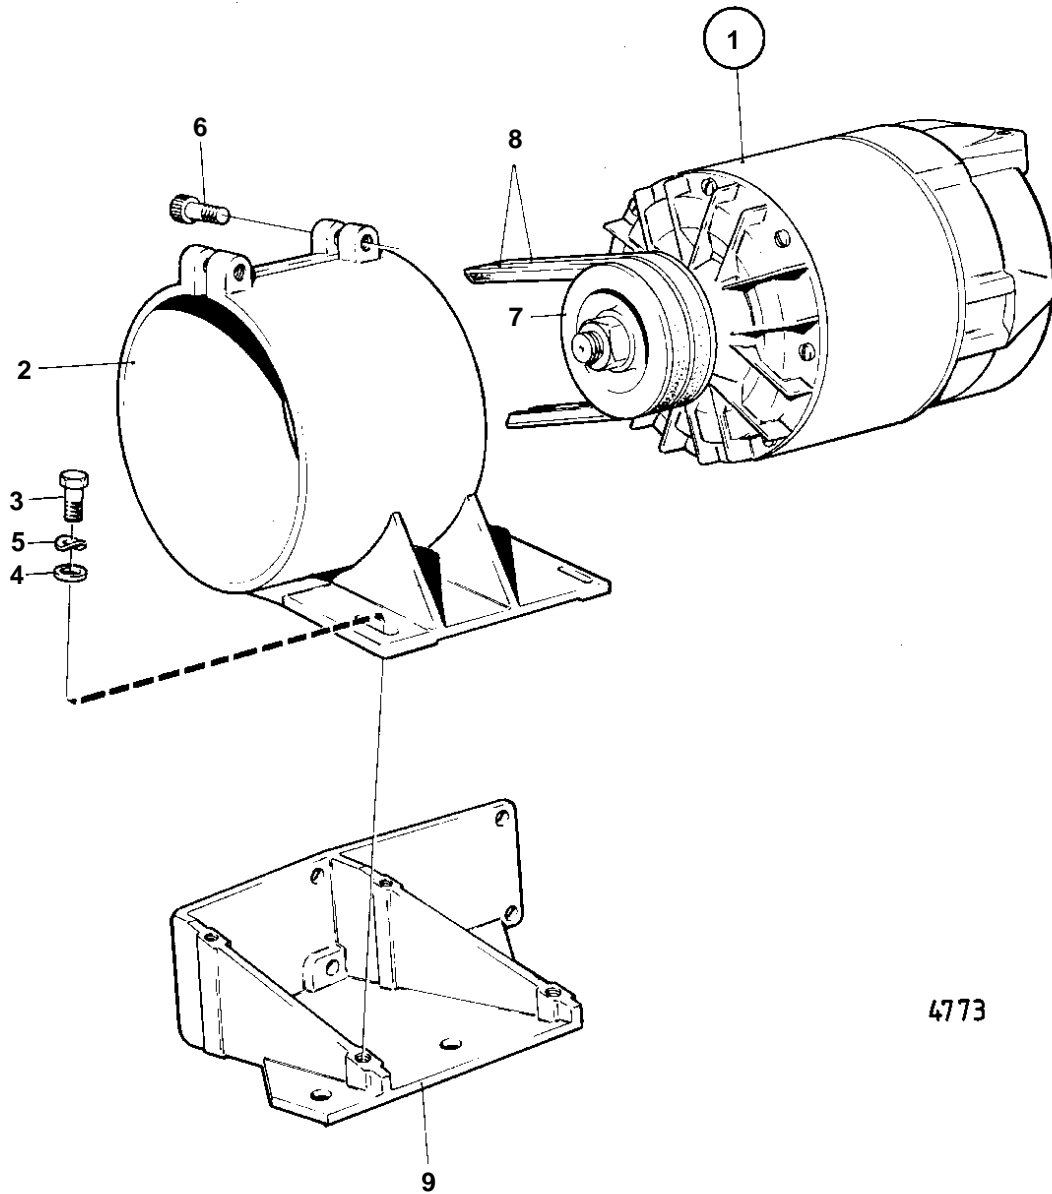

TMD121C, TAMD121C, TAMD121D

4773

TMD121C, TAMD121C, TAMD121D

REF	PART NO.	QTY	DESCRIPTION	SEE SEC.	NOTES
1	823765	1	Alternator	2159	28V 60A. For 24 voltage electric system
2	823582	1	Bracket		
3	955525	4	Screw		
4	955894	4	Washer		
5	941907	4	Spring washer		
6	956587	2	Screw		
7	823428	1	Pulley		
8	958356	1	V-belt kit		
9		1	Bracket	2472	