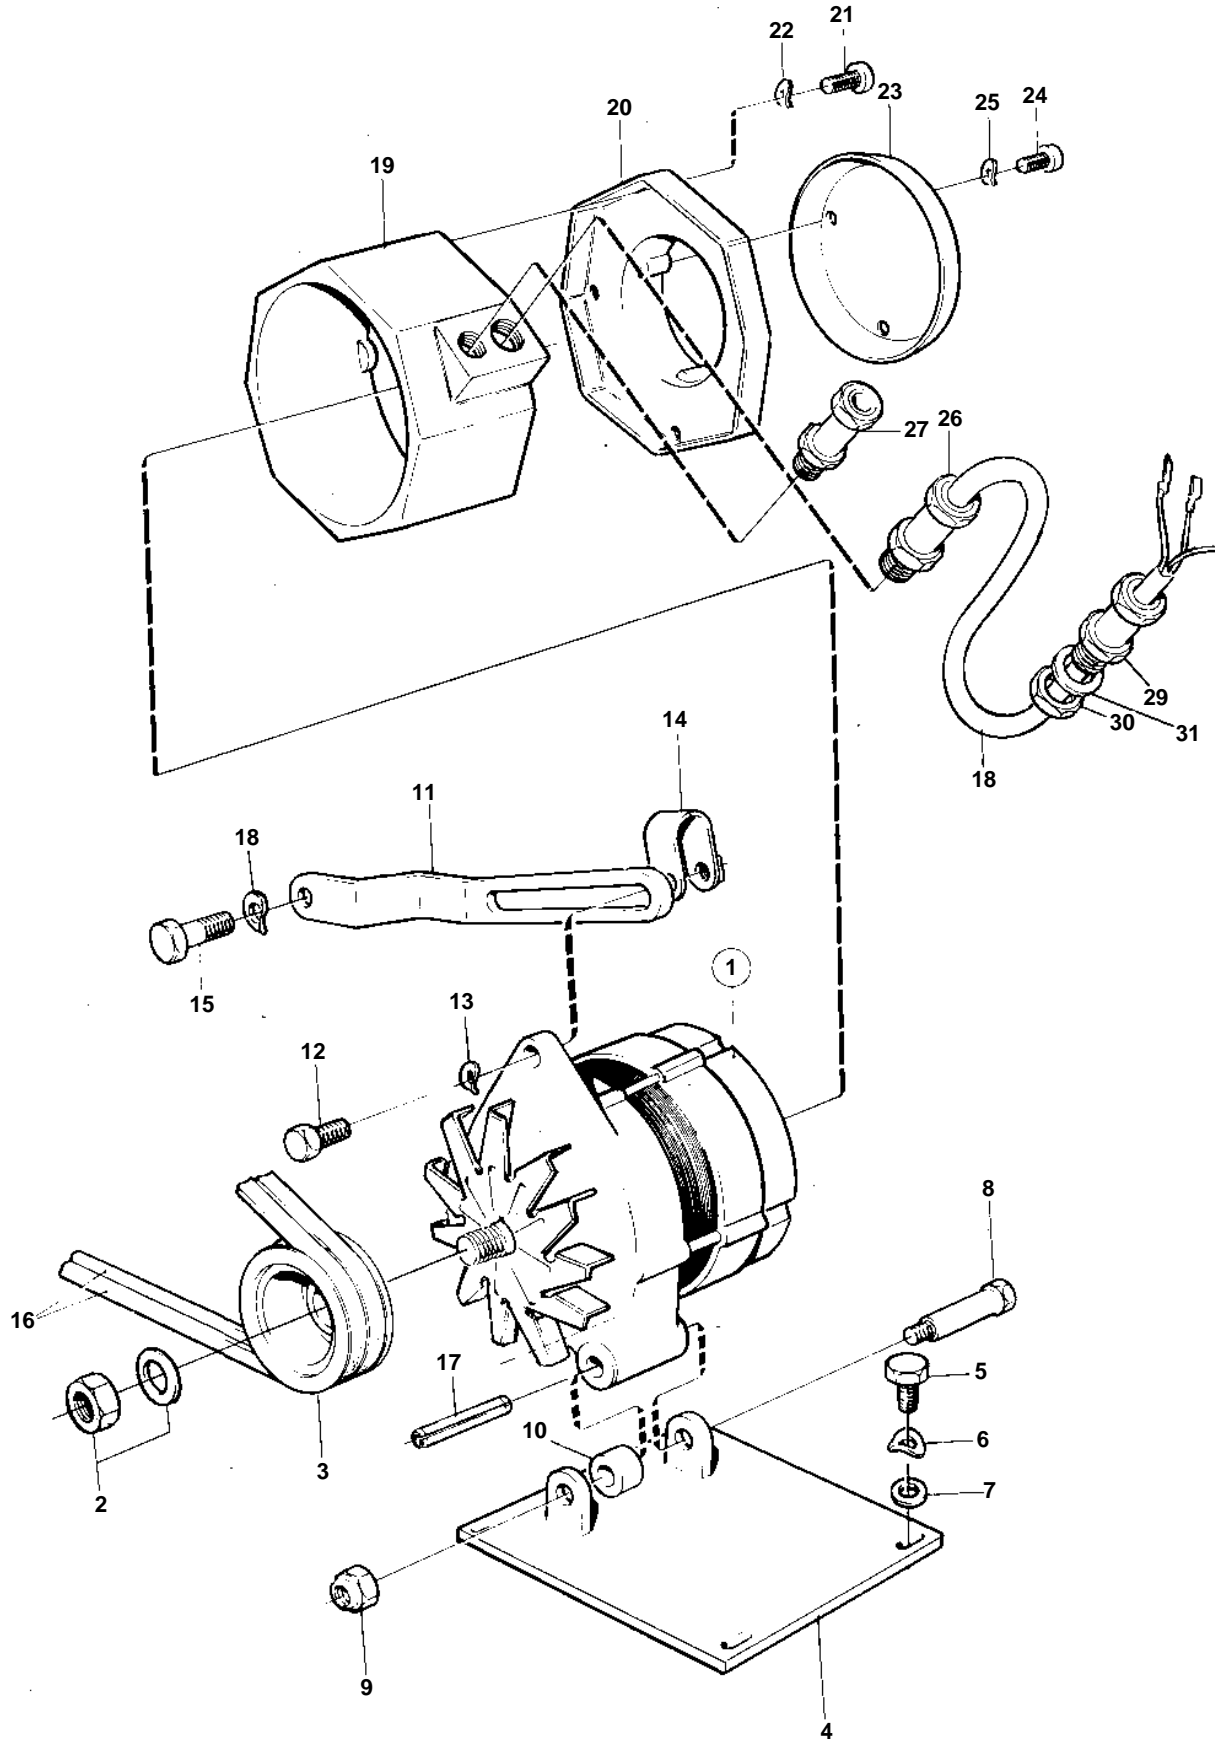

TMD121C, TAMD121C, TAMD121D

16282

TMD121C, TAMD121C, TAMD121D

REF	PART NO.	QTY	DESCRIPTION	SEE SEC.	NOTES
1	845940	1	Alternator		SN-7794/XXXXXX. 28V 55A. For 24 voltage electric system.
				1382	
	849563	1	Alternator		SN-1101019500/XXXXXX. 28V 55A. For 24 voltage electric system.
				1465	
	863955	1	Alternator		SN-1101038358/XXXXXX. 28V 60A. For 24 voltage electric system.
			Bulletin 45-02A	45-02A-EN	Alternator
1				1383	
	872021	1	Alternator		SN1101038359/XXXXXX-. 28V 60A. For 24 voltage electric system.
				127	
2		1	• Mounting kit	127	
3	841812	1	Pulley		
4	823935	1	Bracket		
5	940135	4	Screw		
6	941907	4	Spring washer		
7	955894	4	Washer		
8	822580	1	Screw		
9	950355	1	Nut		
10	912151	1	Spacer ring		
11	846831	1	Tensioner		
12	955298	1	Screw		
13	941907	1	Spring washer		
14	466735	1	Tensioning eyelet		
15	955536	1	Screw		
16	966870	1	V-belt kit		
17	1610144	1	Pin		
18	942336	1	Spring washer		
19	845224	1	Housing		
20	845225	1	Cover		
21	956065	4	Screw		
22	941904	4	Spring washer		
23	845226	1	Cover		
24	956061	3	Screw		
25	941904	3	Spring washer		
26	881193	1	Cable union		
27	881191	1	Cable union		
28		1	Cable trunk	124	
29	822327	1	Cable union		
30	880243	1	Nut		
31	957185	1	Gasket		