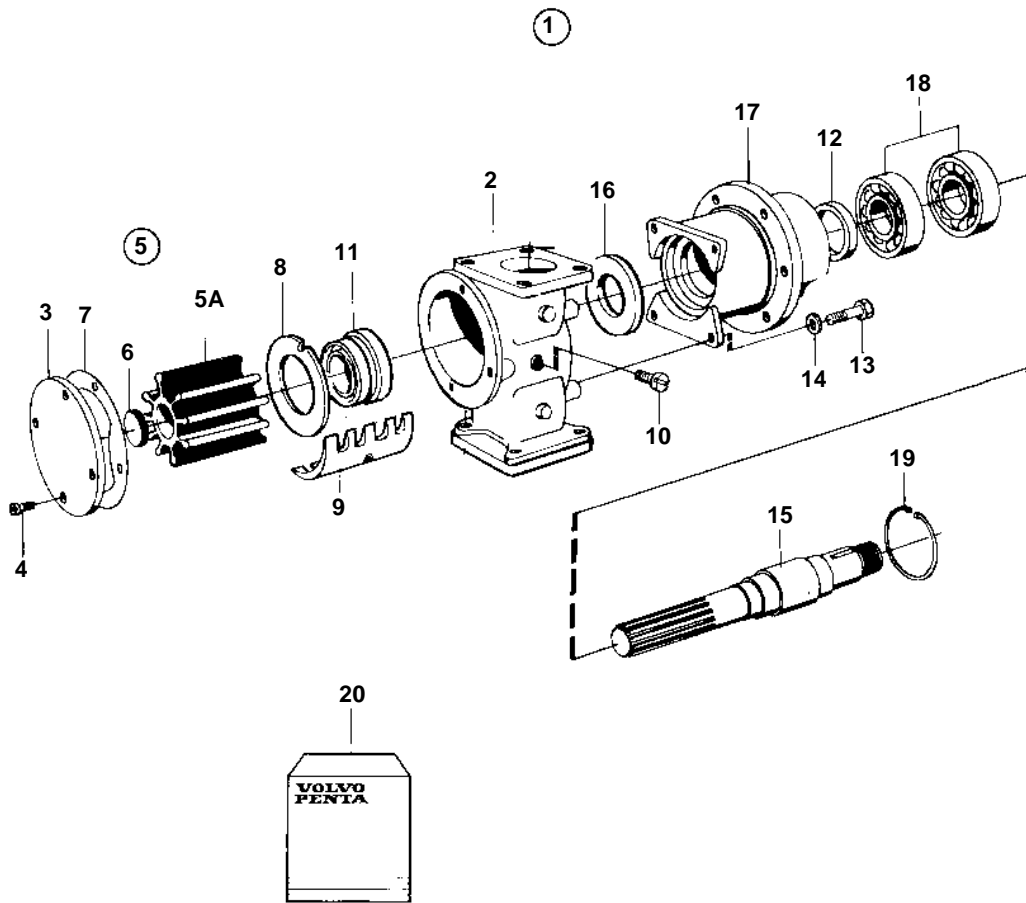

TAMD121C, TAMD121D, TAMD122C, TAMD122D

15283

## TAMD121C, TAMD121D, TAMD122C, TAMD122D

| REF | PART NO. | QTY | DESCRIPTION        | NOTES    |
|-----|----------|-----|--------------------|----------|
| 1   | 845189   | 1   | Sea water pump     |          |
| 2   | 845966   | 1   | · Pump housing     |          |
| 3   | 847228   | 1   | · Cover            |          |
| 4   | 959931   | 5   | · Screw            | (847229) |
| 5   | 875814   | 1   | · Impeller kit     |          |
| 5A  |          | 1   | · · Impeller       |          |
| 6   | 812966   | 1   | · · Sealing washer |          |
| 7   | 825728   | 1   | · · Gasket         |          |
| 8   | 812959   | 1   | · Washer           |          |
| 9   | 845968   | 1   | · Cam              |          |
| 10  | 825730   | 1   | · Screw            |          |
| 11  | 812968   | 1   | · Sealing ring     |          |
| 12  | 845795   | 1   | · Sealing ring     |          |
| 13  | 940135   | 4   | · Screw            |          |
| 14  | 941907   | 4   | · Spring washer    |          |
| 15  | 845970   | 1   | · Shaft            |          |
| 16  | 812964   | 1   | · Deflector        |          |
| 17  | 845969   | 1   | · Bearing housing  |          |
| 18  | 11013    | 2   | · Ball bearing     |          |
| 19  | 825735   | 1   | · Lock ring        |          |
| 20  | 875737   | 1   | Overhaul kit       |          |