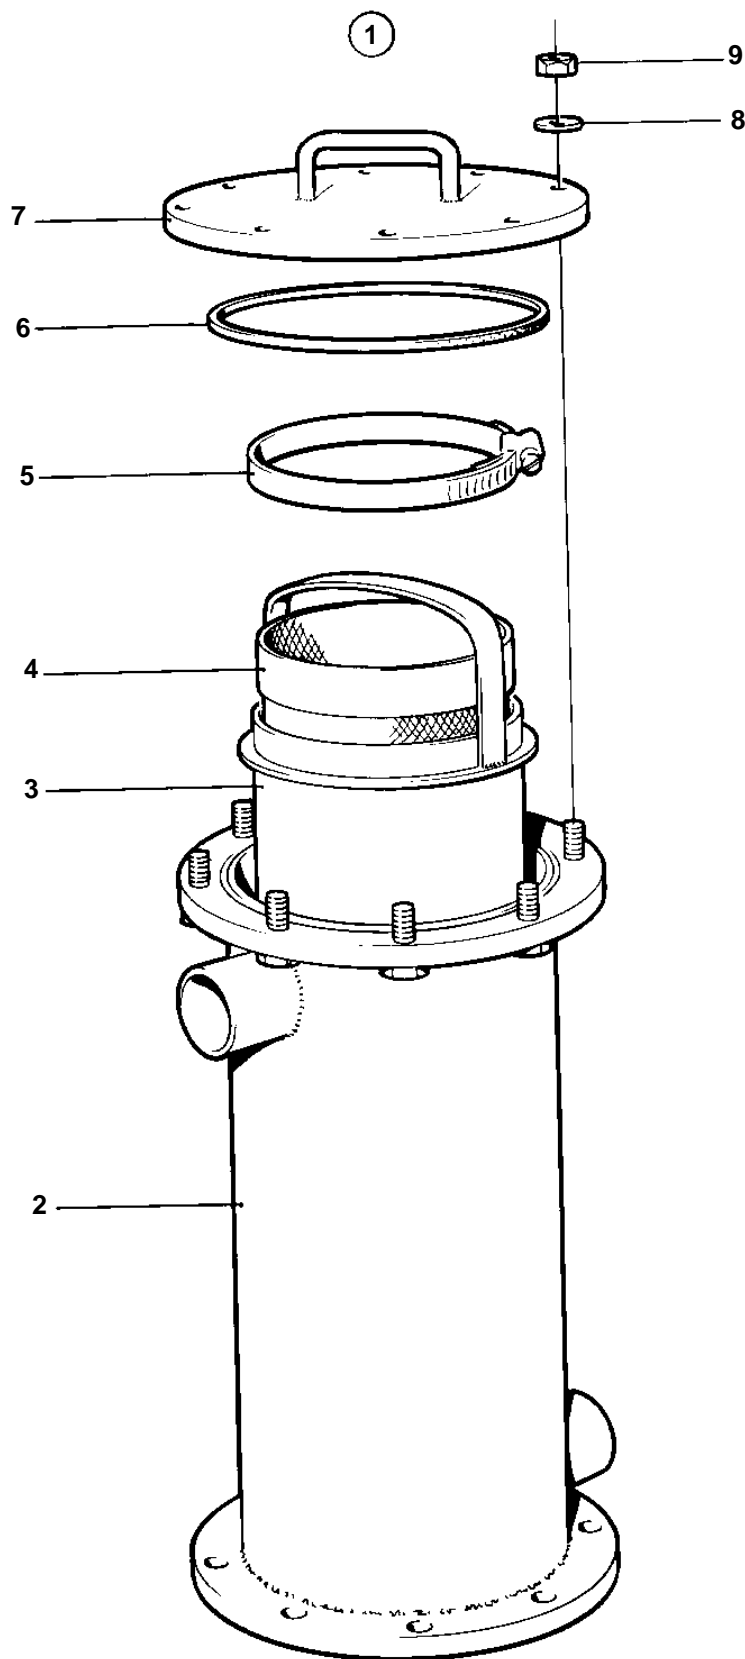

COMMON

5552

COMMON

REF	PART NO.	QTY	DESCRIPTION
1	843957	1	Sea water filter
2		1	· Filter housing
3		1	· Filter basket
4	843971	1	· Filter bag
5	949000	1	· Clamp
6	925287	1	· O-ring
7		1	· Cover
8	955900	8	· Washer
9	955785	8	· Nut