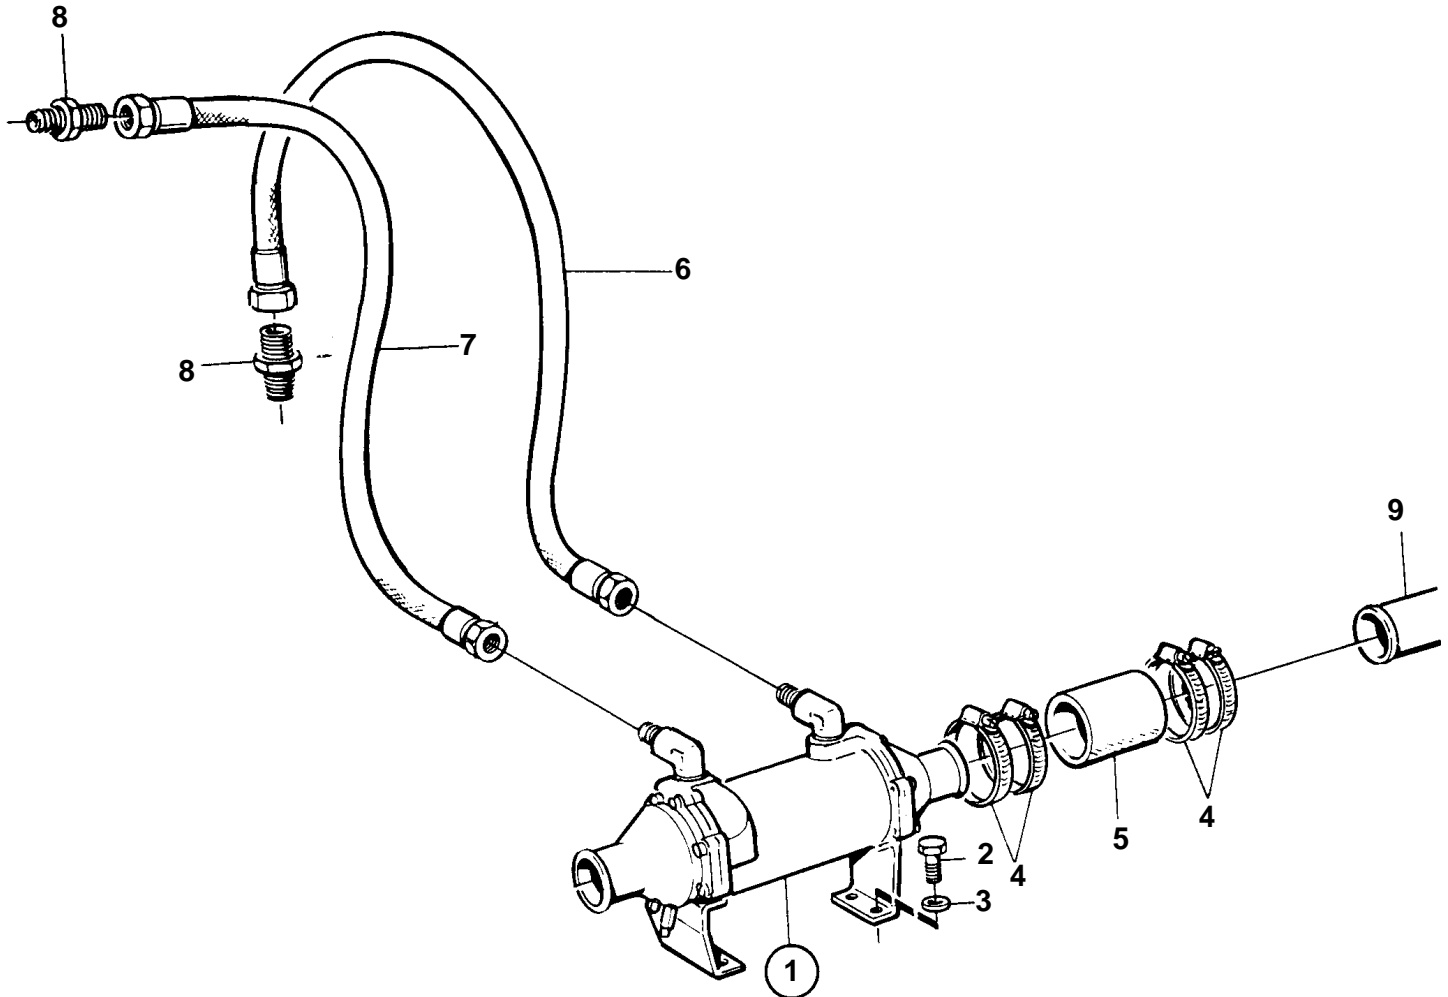

TMD121C, TAMD121C, TAMD121D, TAMD122C, TAMD122D

16105

TMD121C, TAMD121C, TAMD121D, TAMD122C, TAMD122D

REF	PART NO.	QTY	DESCRIPTION	SEE SEC.	NOTES
1	3825934	1	Oil cooler		CLASSIFIED
				1318	
2	940098	4	Screw		
3	942336	4	Spring washer		
4	961673	4	Clamp		
5	952980	1	Rubber hose		L=110mm
6	824487	1	Oil hose		
7	836476	1	Hose		
8	949707	2	Nipple		
9		1	Tubeheat exchanger		