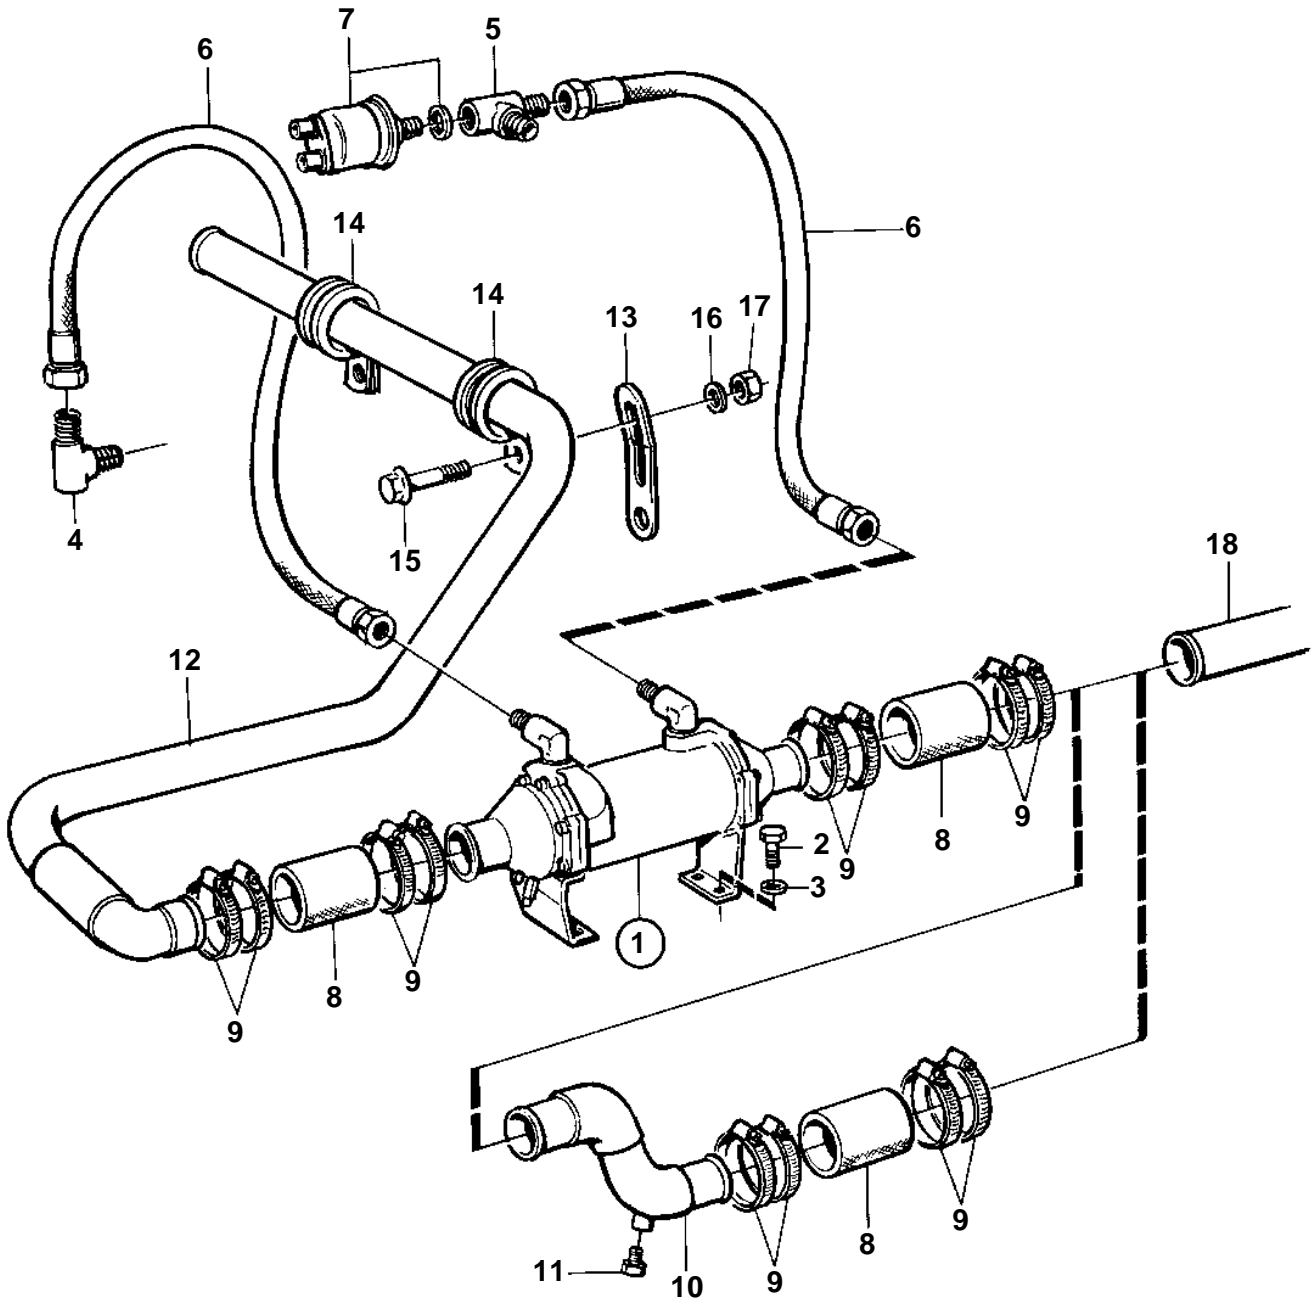

TMD121C, TAMD121C, TAMD121D, TAMD122C, TAMD122D

15481

TMD121C, TAMD121C, TAMD121D, TAMD122C, TAMD122D

REF	PART NO.	QTY	DESCRIPTION	SEE SEC.	NOTES
1	3825934	1	Oil cooler	1318	CLASSIFIED
2	955534	4	Screw		
3	942336	4	Spring washer		
4	837063	1	Elbow union		
5	842717	1	Nipple		
6	848351	1	Hose		
	837095	1	Hose		
7		1	Oil pressure sensor		SE GROUP 30
8	952980	X	Rubber hose		L=150mm
9	961673	X	Clamp		
18		1	Pipeheat exchanger		