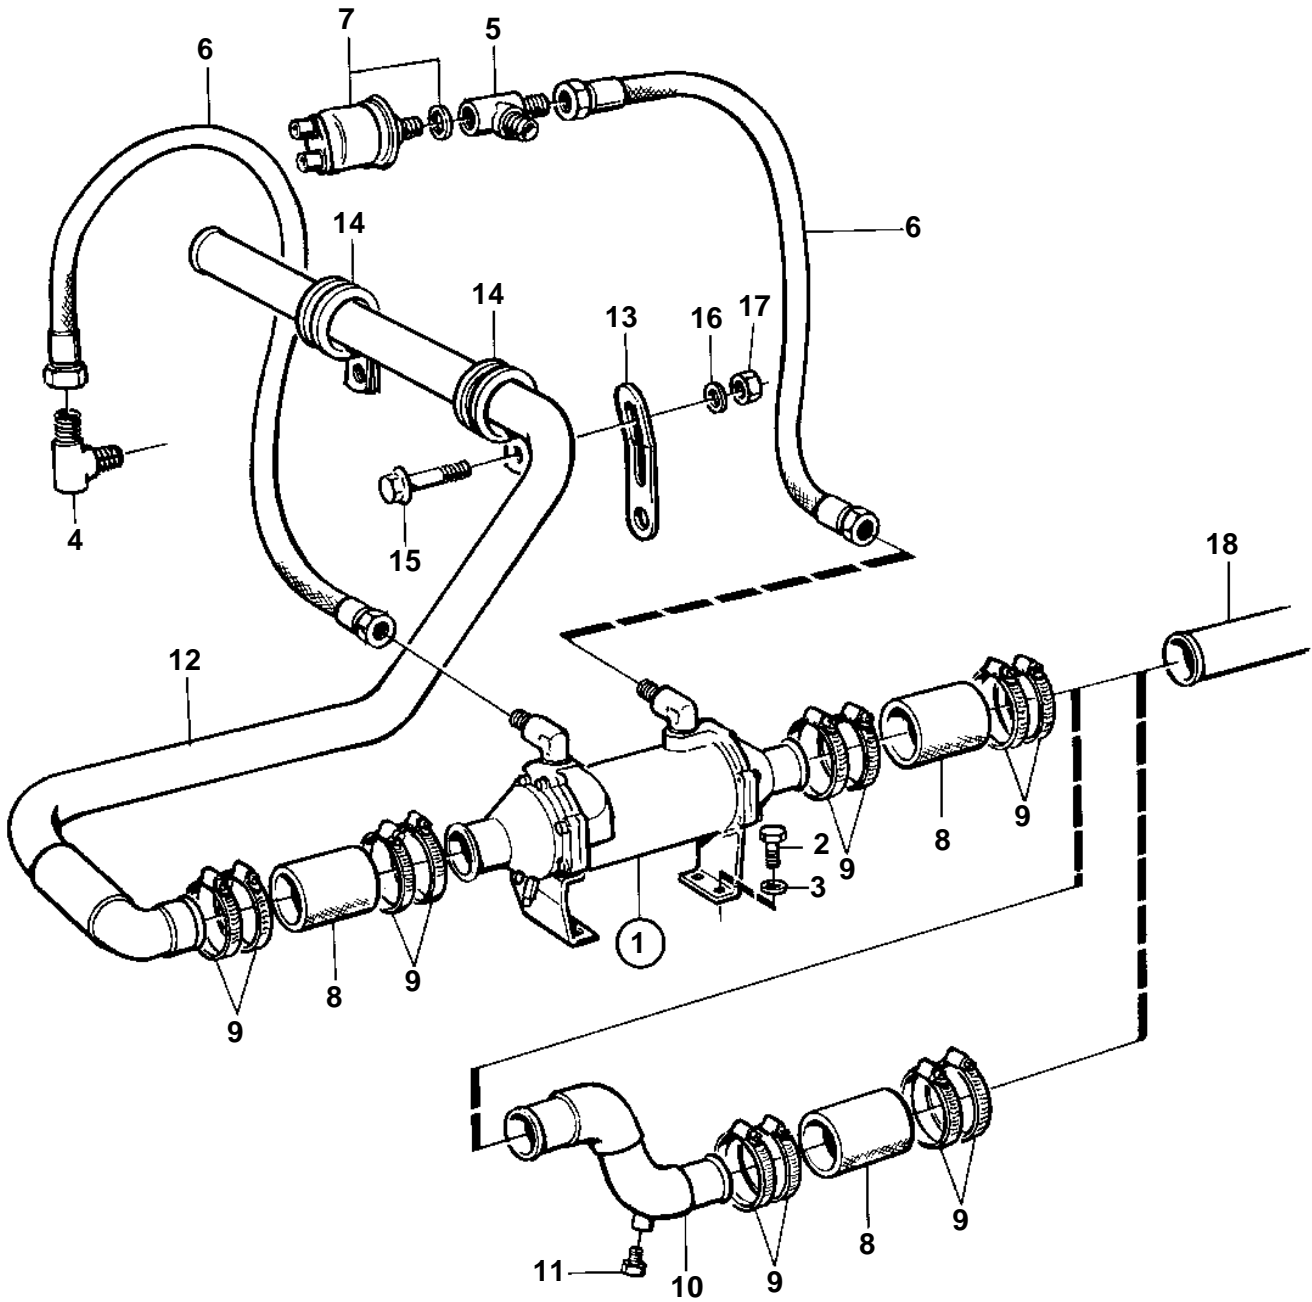

TMD121C, TAMD121C, TAMD121D, TAMD122C, TAMD122D

15481

TMD121C, TAMD121C, TAMD121D, TAMD122C, TAMD122D

REF	PART NO.	QTY	DESCRIPTION	SEE SEC.	NOTES
1	3825934	1	Oil cooler		CLASSIFIED
				1318	
2	970944	4	Screw		
3	942336	4	Spring washer		
4	837063	1	Elbow union		
5	842717	1	Nipple		
6	848351	2	Hose		
7		1	Oil pressure sensor		SE GROUP 30
8	952980	X	Rubber hose		L=90mm
9	961673	X	Clamp		
10	849951	1	Riser	SO	
11	861551	1	Plug		
	949918	1	Drain cock		ALT
12	849669	1	Tube	SO	
13	965571	1	Bracket		
14	945734	2	Clamp		
15	946934	2	Flange screw		
16	960140	2	Washer		
17	963105	2	Nut		
18		1	Pipeheat exchanger		