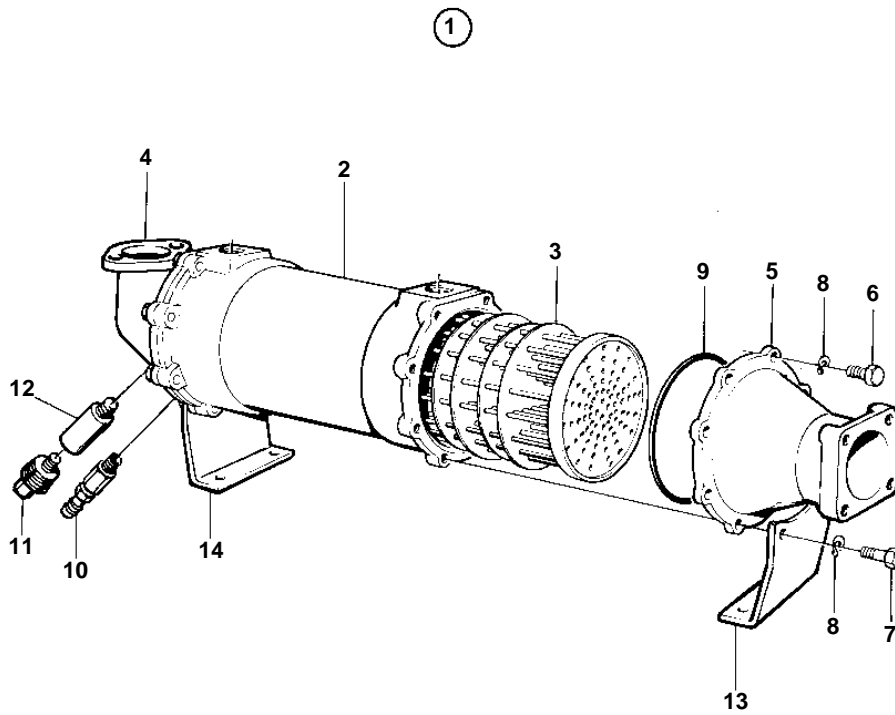

COMMON

15458

COMMON

REF	PART NO.	QTY	DESCRIPTION	NOTES
1		1	Oil cooler	
2	849618	1	· Housing	
3	864213	1	· Insert	(864213)
4	843567	1	· End cover	
5	849402	1	· End cover	
6	955514	12	· Screw	
7	940117	4	· Screw	
8	941906	16	· Spring washer	
9	925027	2	· O-ring	
10	949918	1	· Drain cock	
11	838928	2	· Plug	
12	838929	2	· Zinc anod	
13		1	· Bracket	
14		1	· Bracket	