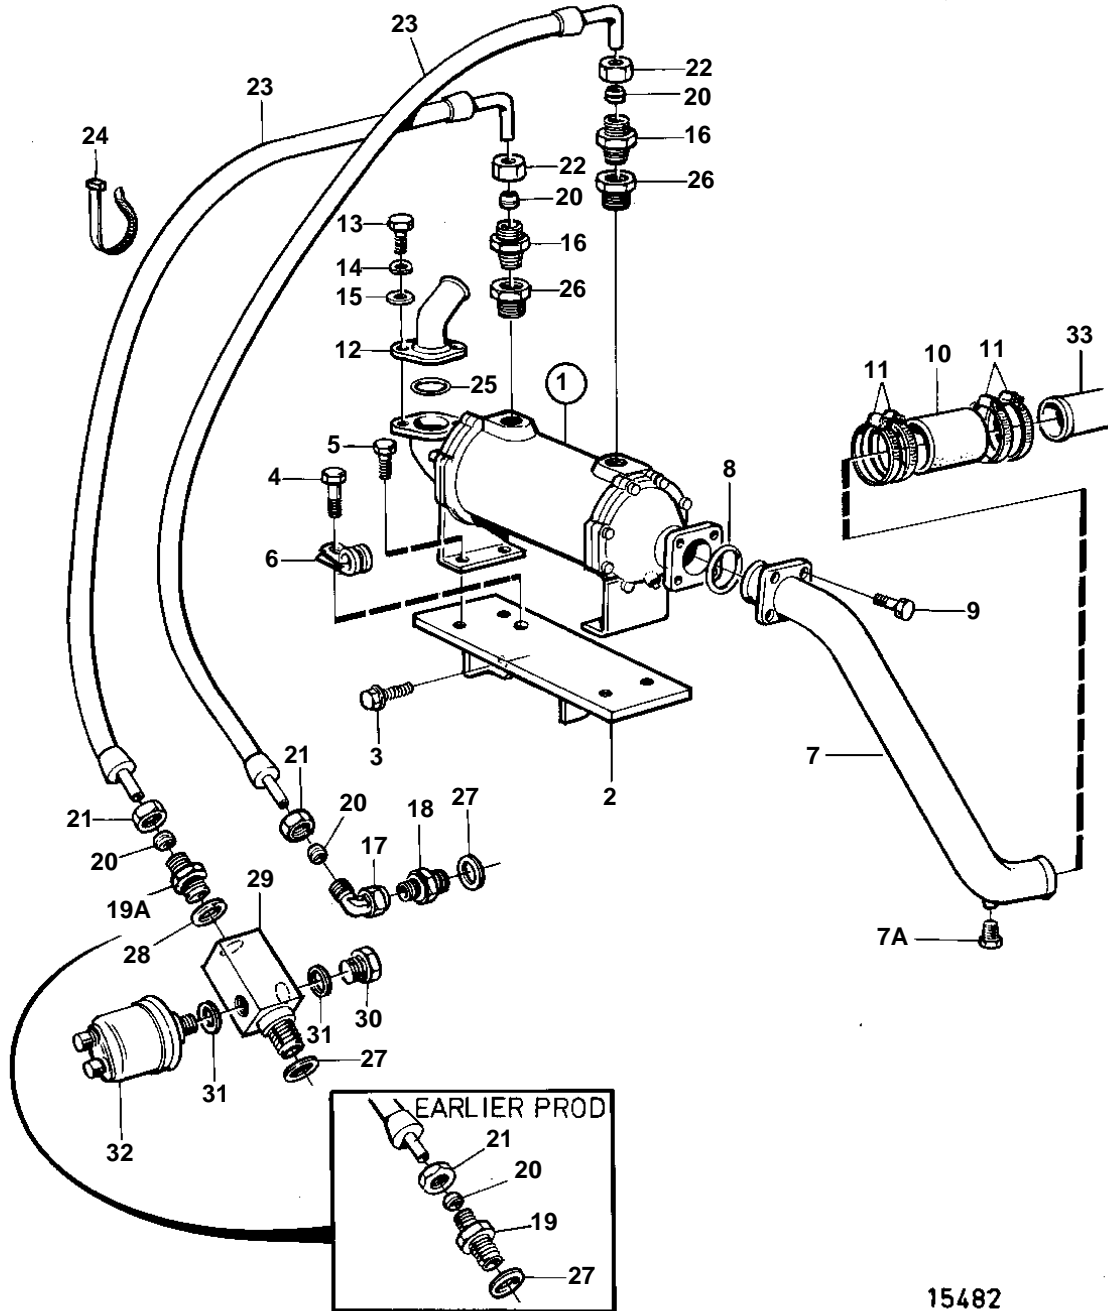

TAMD121C, TAMD122D

15482

TAMD121C, TAMD122D

REF	PART NO.	QTY	DESCRIPTION	SEE SEC.	NOTES
1		1	Oil cooler	1369	
2	863810	1	Bracket		
3	946752	2	Flange screw		
4	946441	1	Screw		
5	946440	4	Flange screw		
6	946834	1	Clamp, cable-sender		
7	863817	1	Tube		
7A	861551	1	Plug		
8	843584	1	Sealing ring		
9	946173	4	Flange screw		
10	952980	X	Rubber hose		L=110mm
11	961672	4	Clamp		
12	863838	1	Tube		
13	940135	2	Screw		
14	941907	2	Spring washer		
15	191172	2	Washer		
16	968132	2	Nipple		
17	964016	1	Nipple		
18	963948	1	Nipple		
19	963948	1	Nipple, reverse gear		EARLY TYPE. To be mounted direct to the reverse gear.
19A	963959	2	Nipple		
20	956970	4	Ferrule		
21	956984	2	Nut		
22	941331	2	Nut		
23	848254	2	Hose		
24	948211	3	Strip clamp		
25	925092	1	O-ring		
26	949707	2	Nipple		
27	11996	2	Gasket		
28	947624	1	Gasket		
29	864064	1	Nipple		
30	960632	1	Plug		
31	947624	2	Gasket		
32		1	Oil pressure sensor		SEE GROUP 30
33		1	Tubeheat exchanger		