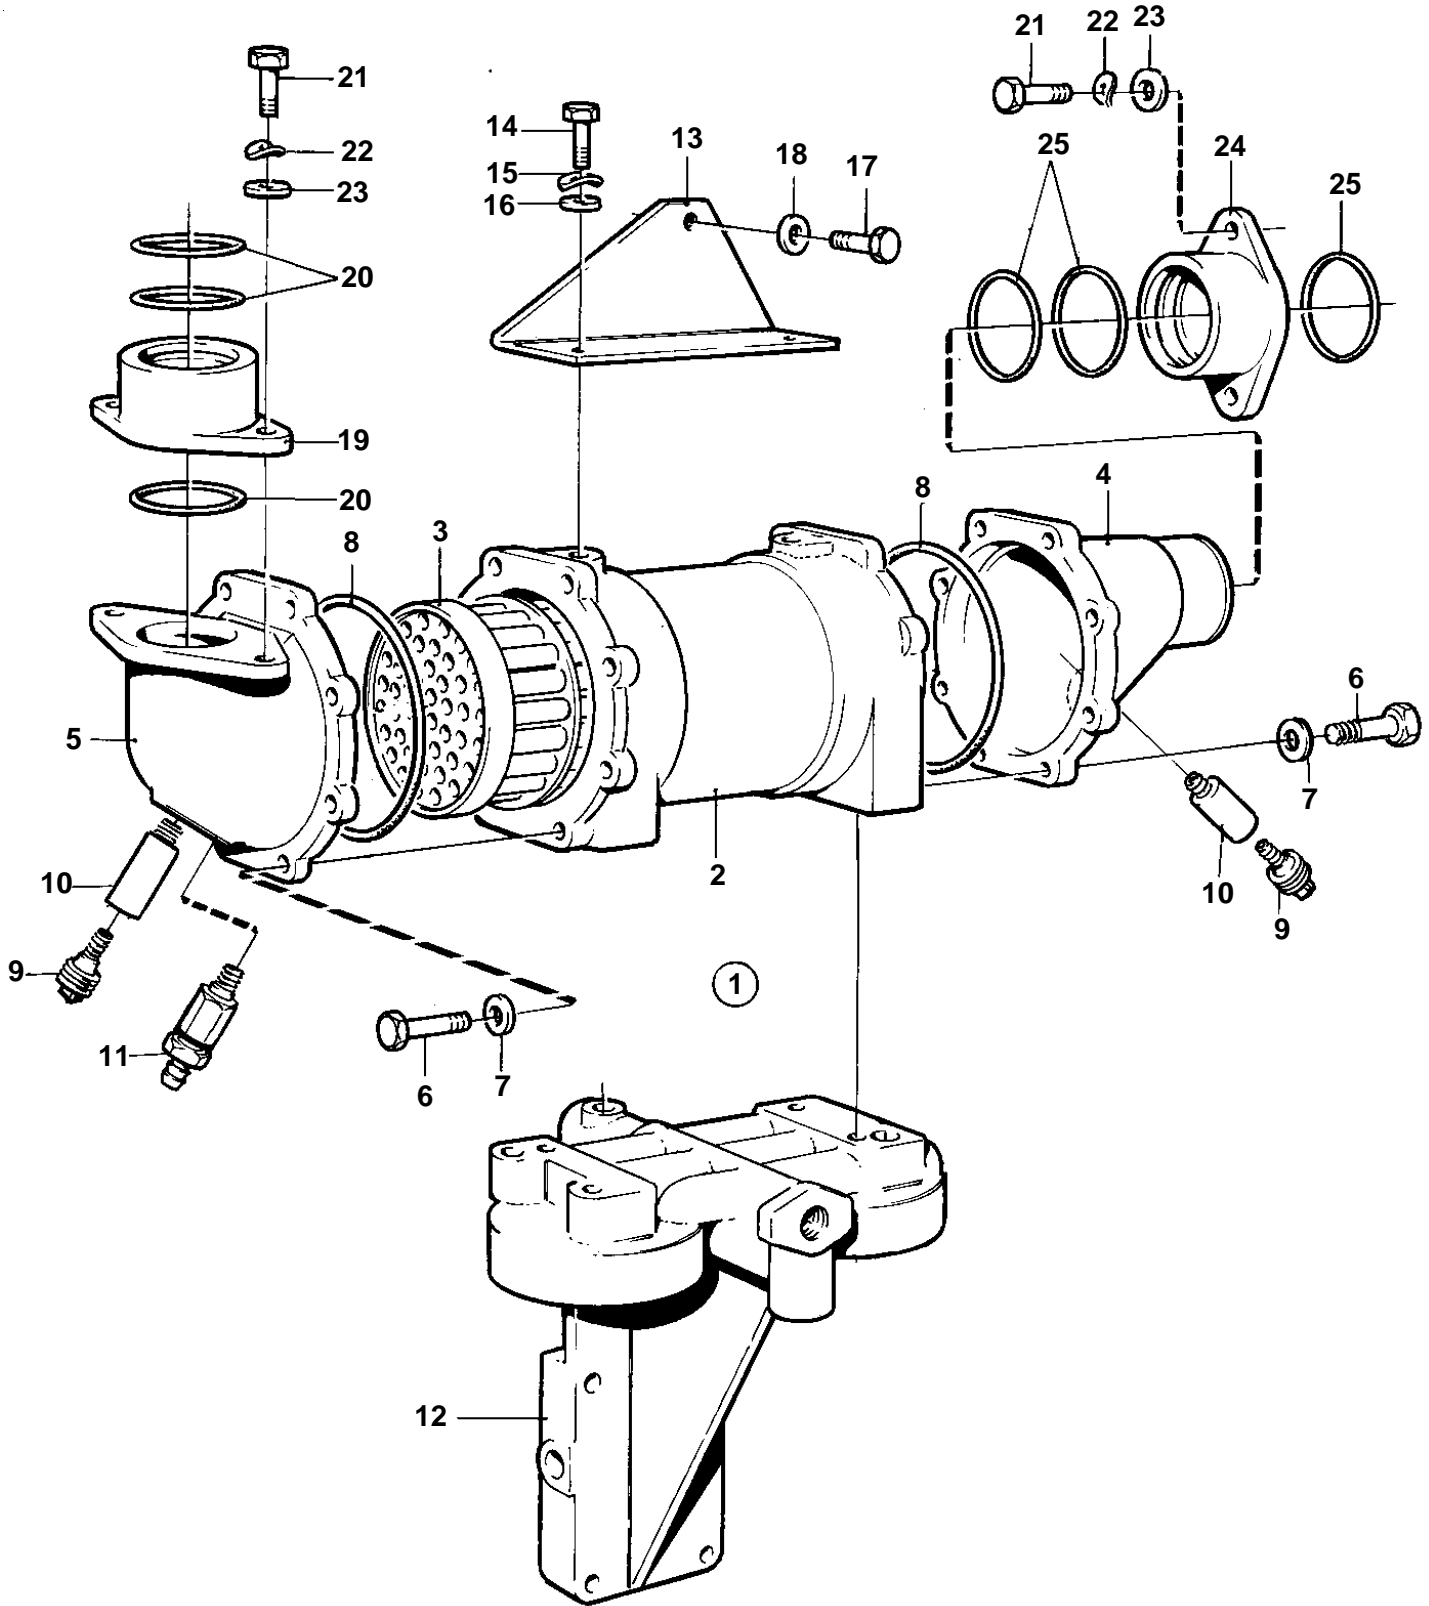

TAMD121C, TAMD121D, TAMD122C, TAMD122D

16211

TAMD121C, TAMD121D, TAMD122C, TAMD122D

REF	PART NO.	QTY	DESCRIPTION	SEE SEC.
1	842826	1	Housing	
2	849410	1	· Housing	
3	864213	1	· Insert	
4	843580	1	· End cover	
5	843567	1	· End cover	
6	940094	16	· Screw	
7	941906	16	· Spring washer	
8	925027	2	· O-ring	
9	838928	2	· Plug	
10	838929	2	· Zinc anod	
11	949918	1	Drain cock	
12		1	Oil filter housing	
				2502
13	843570	1	Support	
14	955513	2	Screw	
15	941906	2	Spring washer	
16	955893	2	Washer	
17	955533	1	Screw	
18	941907	1	Spring washer	
19	843565	1	Pipe connection	
20	925092	3	O-ring	
21	955525	4	Screw	
22	941907	4	Spring washer	
23	191172	4	Washer	
24	843565	1	Pipe connection	
25	925092	3	O-ring	