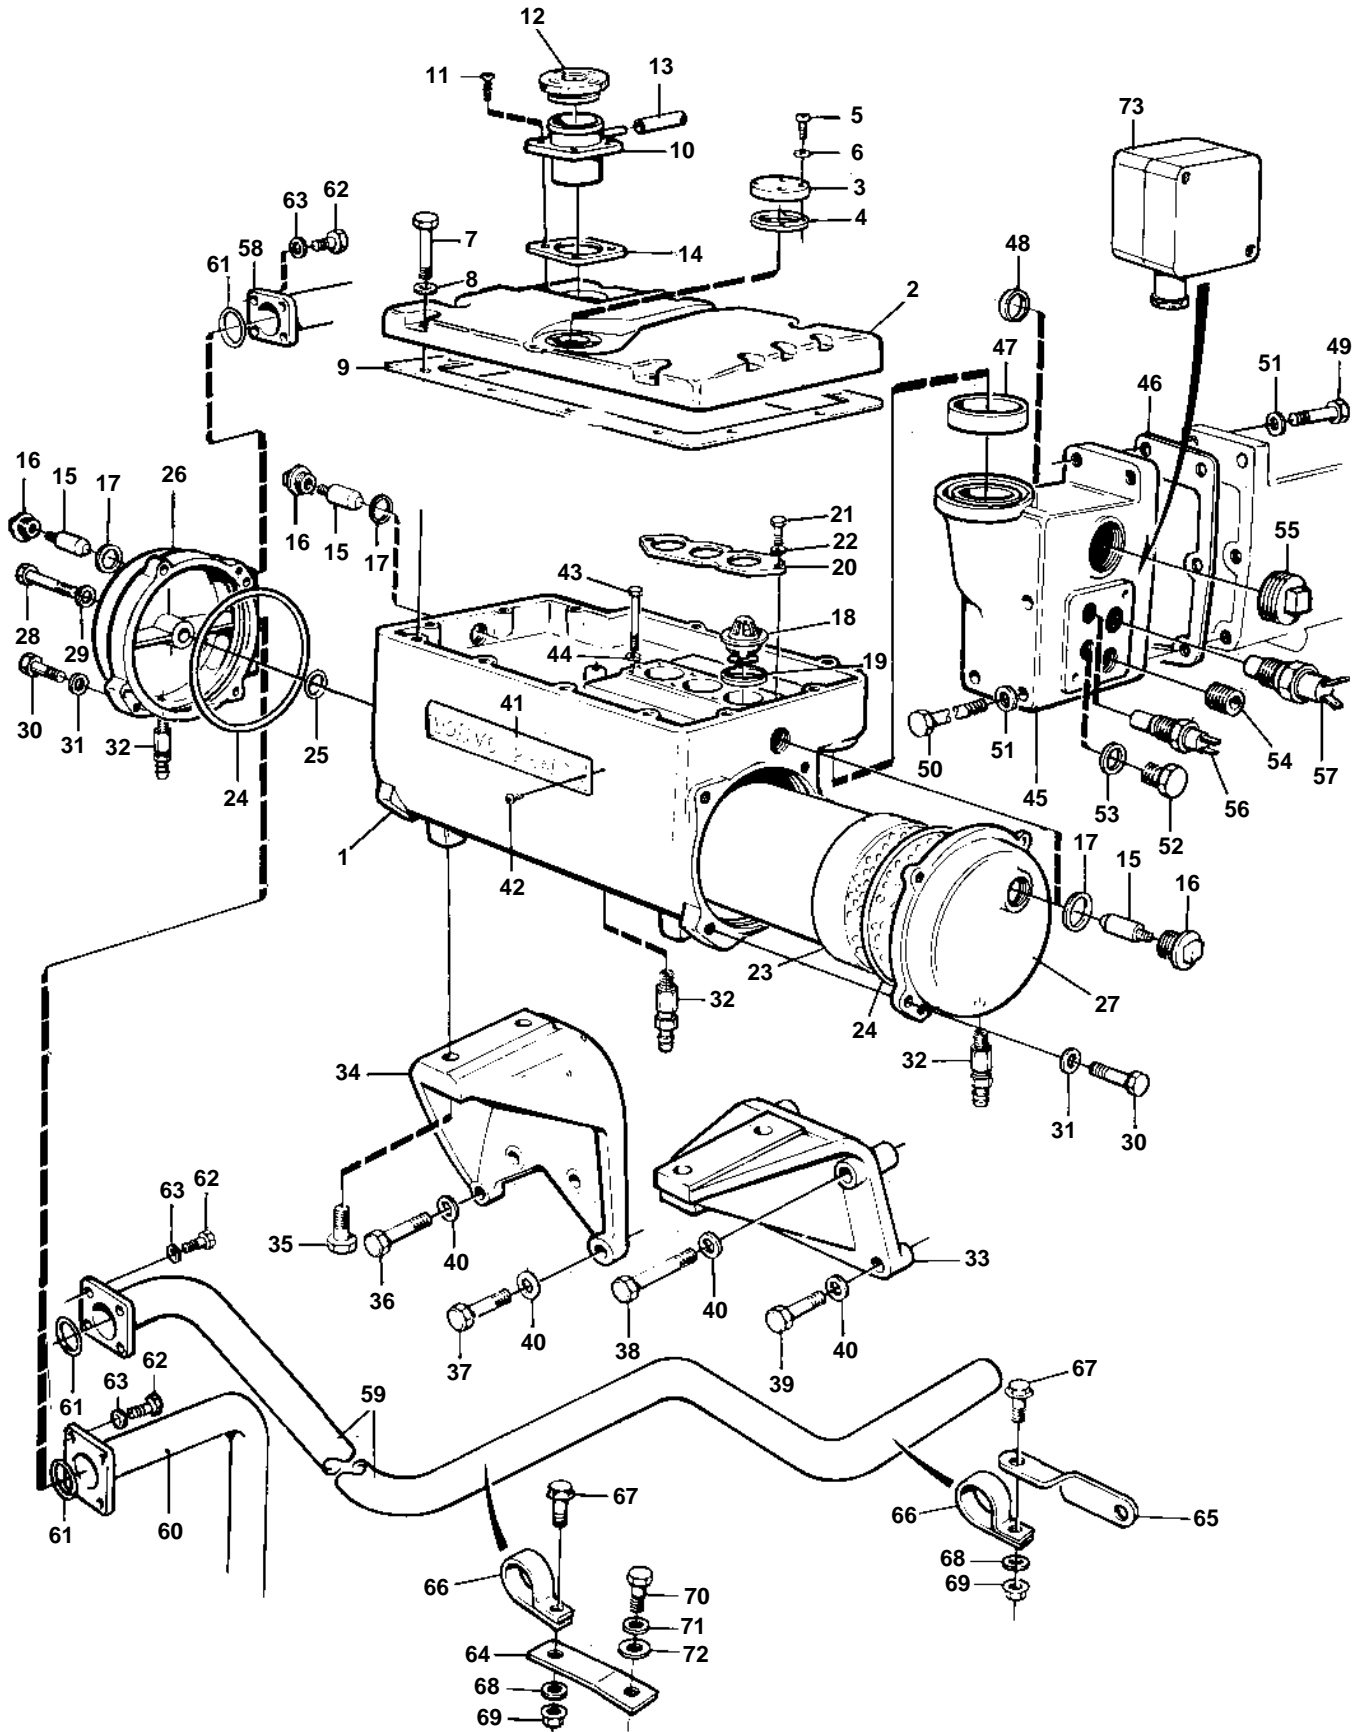

TMD121C, TAMD121C, TAMD121D, TAMD122C, TAMD122D

16214

TMD121C, TAMD121C, TAMD121D, TAMD122C, TAMD122D

REF	PART NO.	QTY	DESCRIPTION	SEE SEC.	NOTES
1	822629	1	Heat exchanger housi		
2	822631	1	Cover, not level guard outlet		SN-1101028727/XXXXXX
	864182	1	Cover, not level guard outlet		SN1101028728/XXXXXX-
	843527	1	Cover, with level guard outlet		SN-1101051628/XXXXXX
	3825724	1	Cover, with level guard outlet		SN1101051629/XXXXXX-. Later production without groove for cable to level guard.
3	843760	1	Cover		
4	863715	1	Gasket		
5	956076	4	Screw		
6	941905	4	Spring washer		
7	955536	5	Screw		FOR 864182,3825724
	940162	5	Screw		FOR 864182,3825724
	955536	6	Screw		FOR 822631,843527
	955538	4	Screw		FOR 822631,843527
8	942336	10	Spring washer		
9	862599	1	Gasket		
10	823580	1	Connection flange		SN-1101051473/XXXXXX
11	950158	4	Screw		FOR 822631,864182,3825724
	956224	4	Screw		FOR 843527
12	866095	1	Pressure cap		SN-1101051473/XXXXXX
13	192618	X	Hose		L=1000mm
14	842137	1	Gasket		
15	823661	4	Zinc anod		
16	823662	4	Plug		
17	836169	4	Gasket		
18	875849	3	Thermostat kit		
19	416033	3	· Sealing ring		
20	822628	1	Thermostat retainer		
21	942342	4	Screw		
22	941670	4	Washer		
23	3825962	1	Heat exchanger eleme		(3825300)
24	925278	4	O-ring		
25	955977	1	Rubber ring		
26	844040	1	Cover		
27	822621	1	End cover		
28	955598	1	Screw		
29	941912	1	Spring washer		
30	955536	8	Screw		
31	942336	8	Spring washer		
32	949918	3	Drain cock		
33	820730	1	Bracket		
34	823036	1	Bracket		
35	940162	4	Screw		
36	955541	3	Screw		L=76mm
37	955535	1	Screw		L=32mm
38	940156	2	Screw		L=89mm
39	955539	2	Screw		L=64mm
40	942336	12	Spring washer		
41	820232	1	Sign		
42	950210	3	Screw		
43	959979	6	Screw		
44	942551	6	Washer		
45	822574	1	End cover		
46	862586	1	Gasket		
47	836746	1	Sealing ring		
48	822575	1	Sealing ring		
49	955535	2	Screw		
50	942338	4	Screw		
51	942336	6	Spring washer		
52	180761	X	Plug		
53	11996	X	Gasket		
54	479977	X	Plug		(952077)
55	190998	1	Plug		