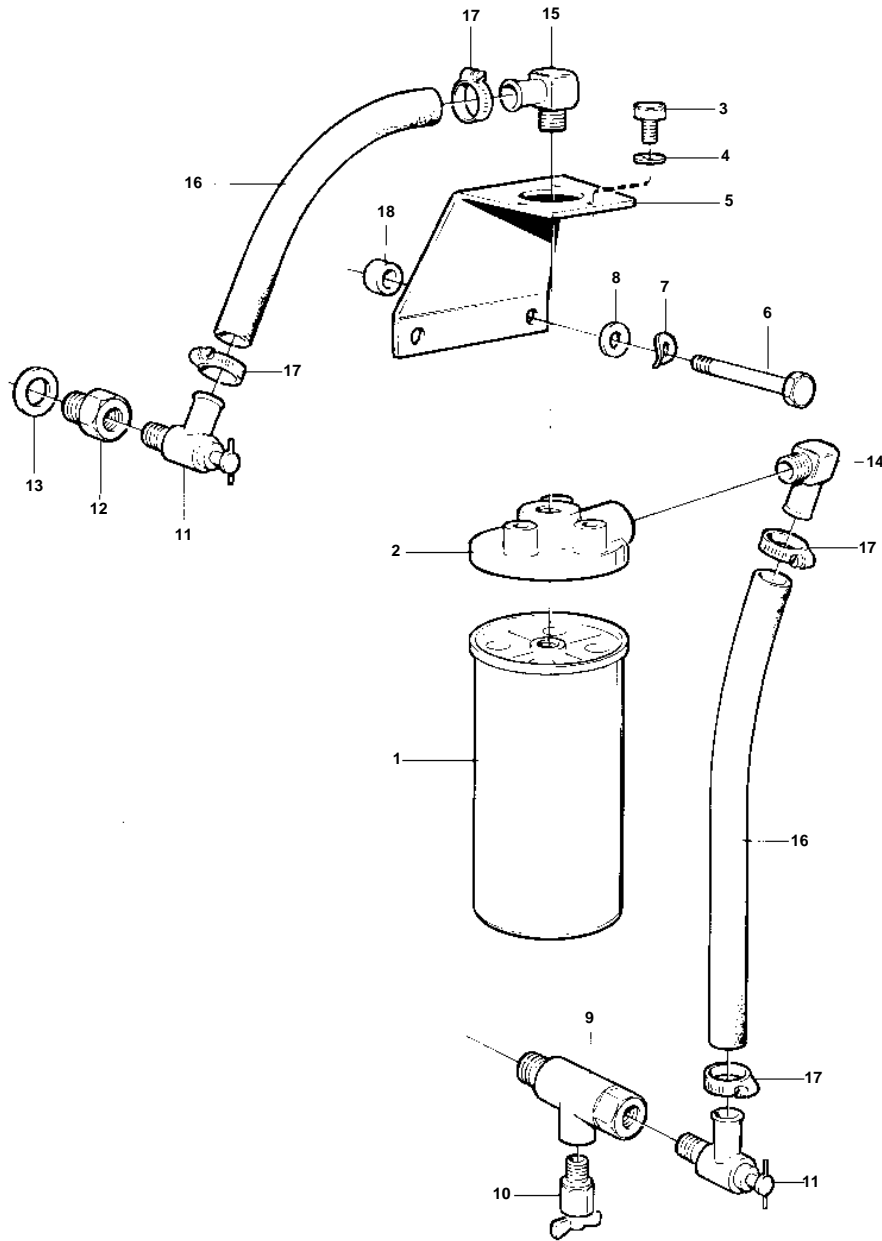

COMMON

6901

COMMON

REF	PART NO.	QTY	DESCRIPTION	NOTES
1	366822	1	Filter	
2	836440	1	Filter housing	
3	955524	3	Screw	
4	941907	3	Spring washer	
5	843992	1	Bracket	
6	940115	2	Screw	
7	942336	2	Spring washer	
8	940097	2	Washer	
9	827932	1	Nipple	
10	949918	1	Drain cock	
11	365287	2	Tap	
12	837180	1	Plug	
13	469328	1	Gasket	
14	961606	1	Elbow nipple	
15	961606	1	Elbow nipple	
16	952969	X	Rubber hose	L=250mm
	952969	X	Rubber hose	L=450mm
17	943472	4	Hose clamp	
18	829601	2	Spacer sleeve	