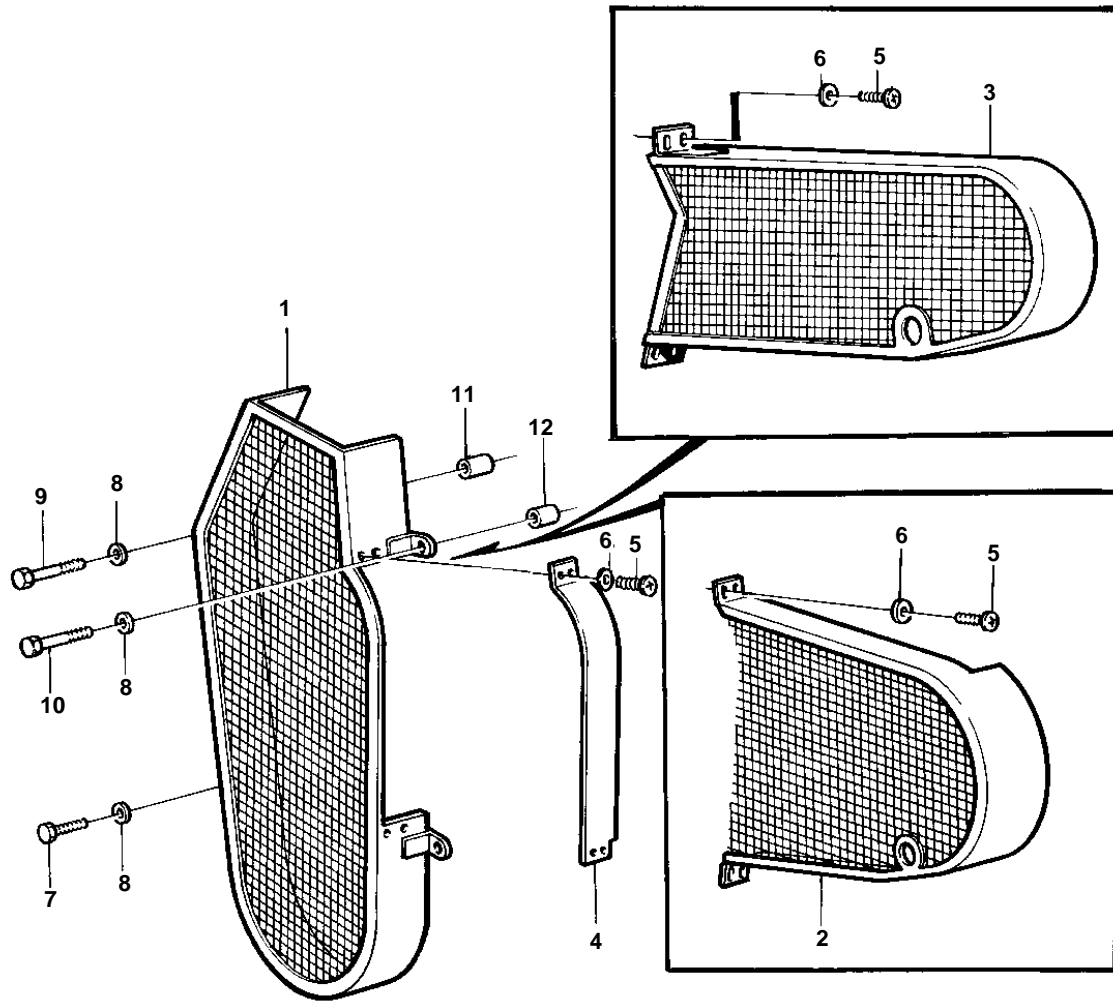

TMD121C, TAMD121C, TAMD121D

11605

TMD121C, TAMD121C, TAMD121D

REF	PART NO.	QTY	DESCRIPTION		NOTES
1	836730	1	Belt protector		
2	836700	1	Belt protector	SO	Alternator mounted low.
3		1	Belt protector		Alternator mounted high.
4	836063	1	Protecting plate		No alternator.
5	950043	2	Screw		
6	941906	2	Spring washer		
7	955544	2	Screw		
8	942336	4	Spring washer		
9	955541	1	Screw		
10	955539	1	Screw		
11	821541	1	Sleeve		KC
12	824248	1	Sleeve		KC