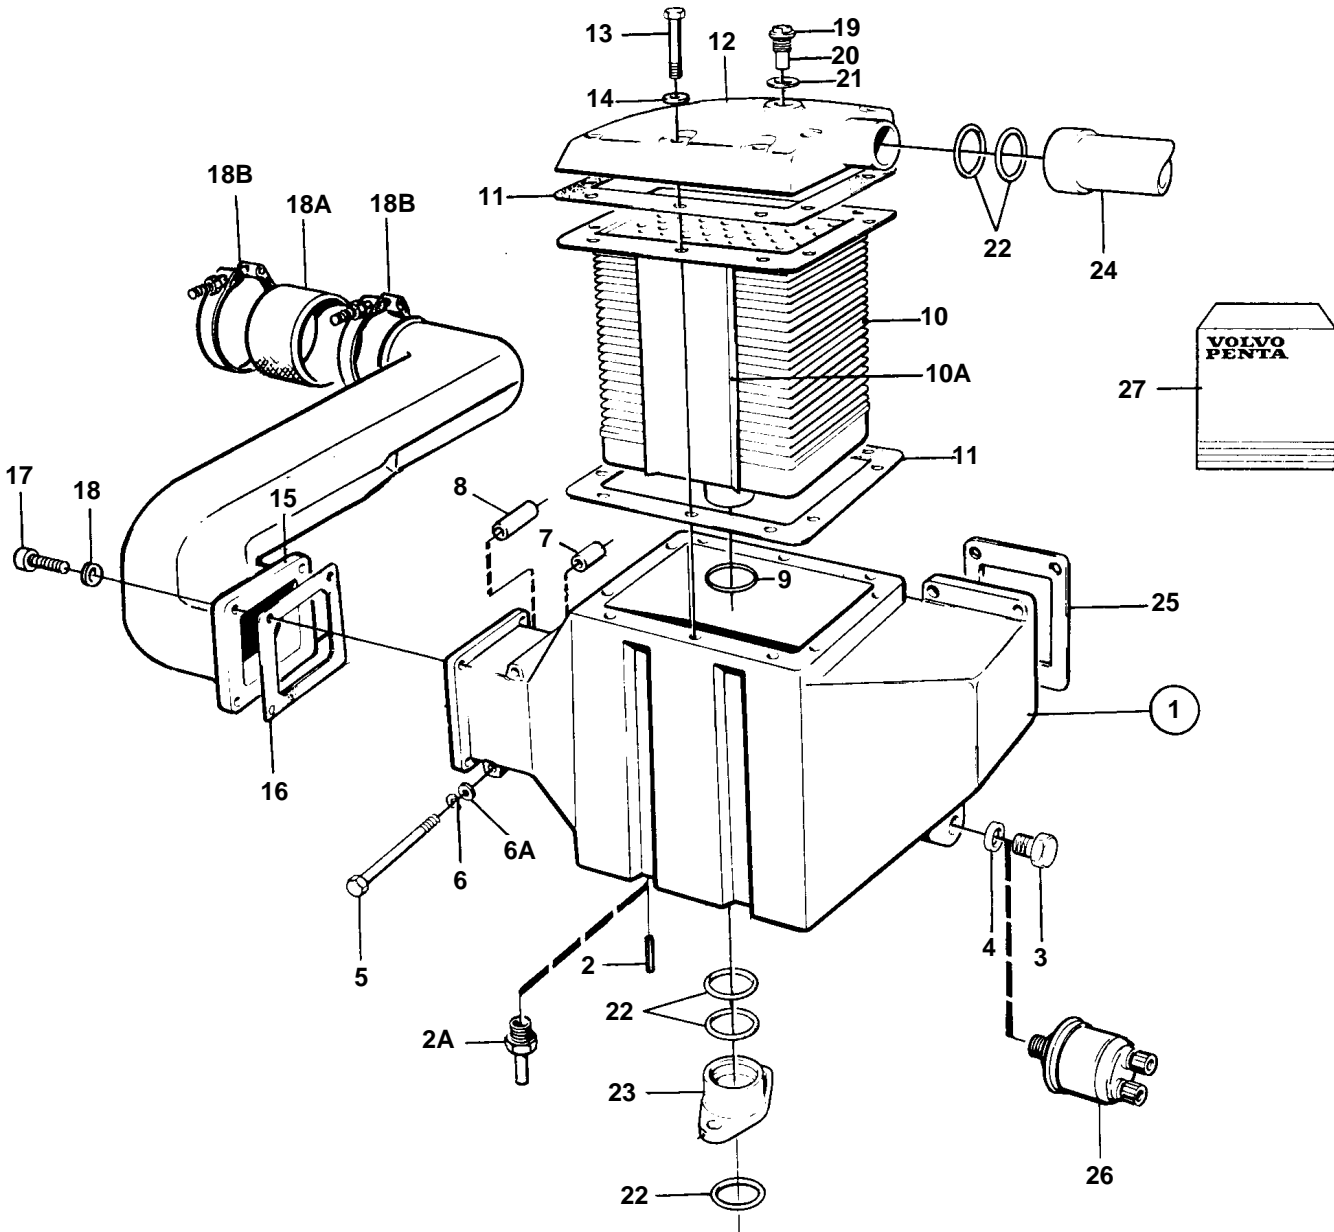

TAMD121C, TAMD121D, TAMD122C, TAMD122D

16013

TAMD121C, TAMD121D, TAMD122C, TAMD122D

REF	PART NO.	QTY	DESCRIPTION	NOTES
1	842392	1	Housing	REPLACED BY 876797
	876797	1	Housing	
2		1	Pin	FOR 842392
2A	943513	1	Nipple	FOR 876797
3	960632	1	Plug	
4	957181	1	Gasket	
5	945749	2	Screw	
6	941907	2	Spring washer	
6A	966674	2	Washer	
7	836838	1	Spacer sleeve	
8	823498	1	Spacer sleeve	
9	1664473	1	O-ring	
10	866622	1	Insert	CLASSIFIED
10A	849147	1	Sealing plate	
11	864839	2	Gasket	
12	843590	1	Cover	
13	959952	10	Screw	
14	941670	10	Washer	
15	837481	1	Intake bend	
16	864758	1	Gasket	
17	956570	4	Screw	
18	941907	4	Spring washer	
18A	470327	1	Hose	
18B	1544731	2	Hose clamp	
19	823662	1	Plug	
20	823661	1	Zinc anod	
21	836169	1	Gasket	
22	925092	5	O-ring	
23	843565	1	Pipe connection	
24	3825373	1	Coolant pipe	
25	862589	1	Gasket	
26			Pressure sensor	SEE GROUP 30
			Connectorsender box	CLASSIFIED
27	876295	1	Gasket kit	
			Intercooler	